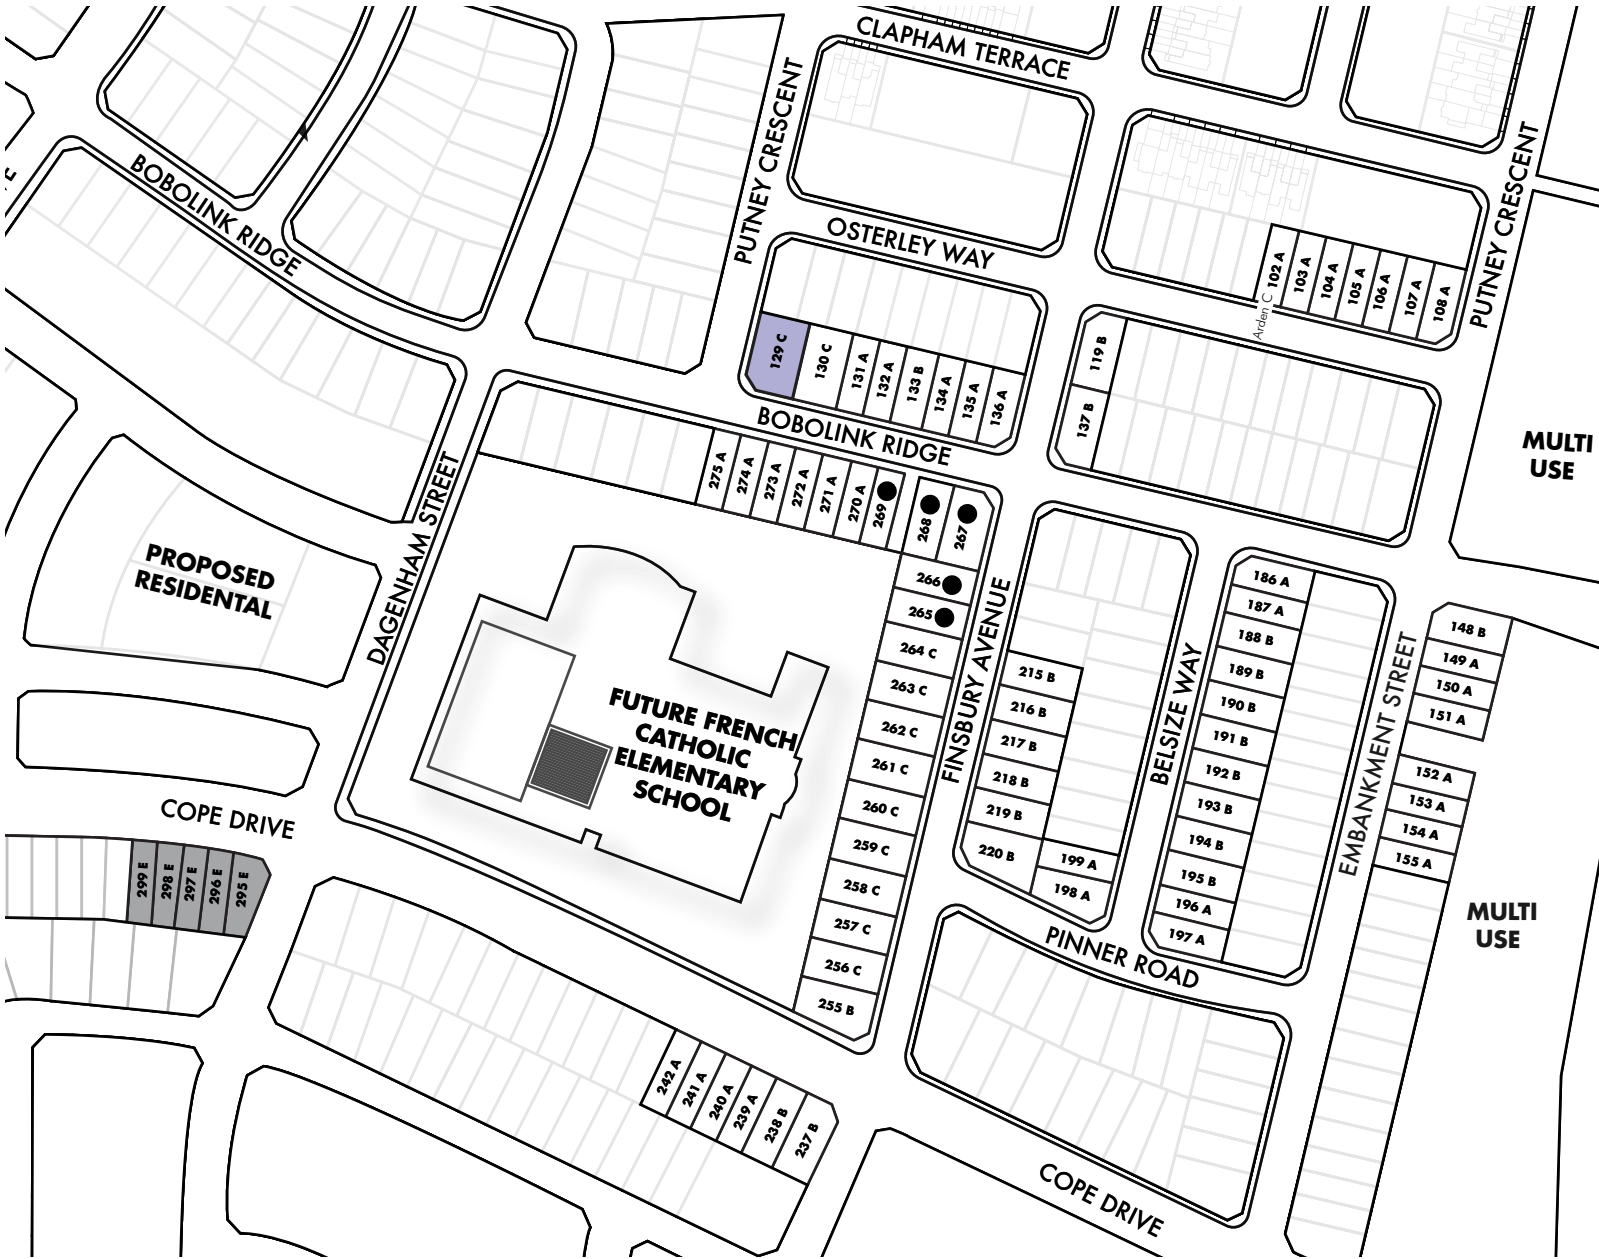

WESTWOOD

PHASE 1 SINGLE FAMILY

LOT SIZES	
E	- 31'
A	- 35'
B	- 44'
C	- 50'

- NOT RELEASED
- SOLD SINGLE FAMLY
- FUTURE MODEL HOMES

EFFECTIVE: September 29, 2018
 PRINTED: October 23, 2018

613 435 1183
fernbank@richcraft.com

Lot pemiums apply on certain lots.
 Subject to change without notice E.&O.E
 Model restrictions apply. See sales rep for details.