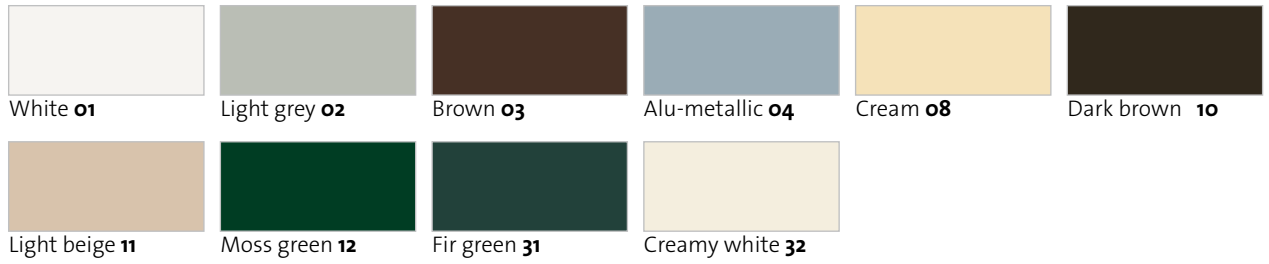

Roll-formed roller shutter boxes