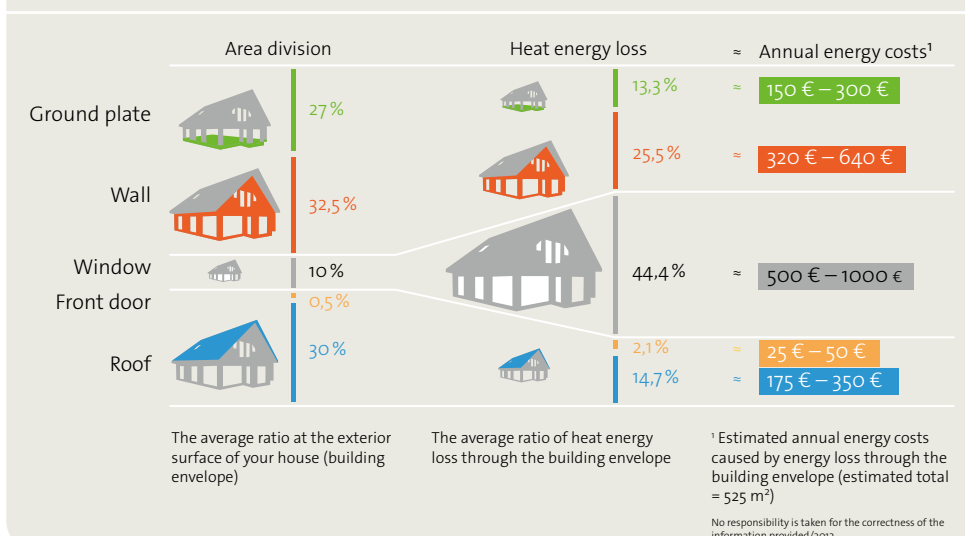

Energy-saving potential at the windows