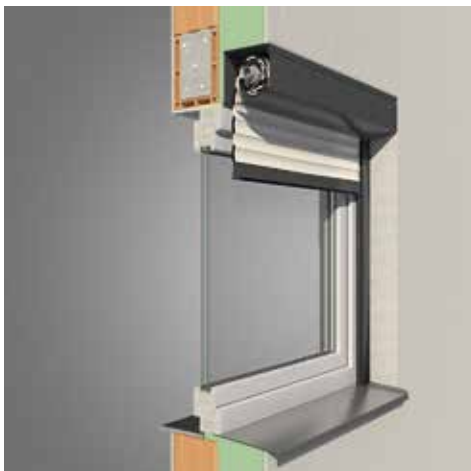

Front-mounted roller shutters from Alulux:
future-proof systems

Varimaxx®

Aluminium roller shutter system, square design.
In a roll-formed or extruded box.
90°, 45°, 20°

Punext®

Aluminium roller shutter system, flush-mounted design. In a roll-formed or extruded box.

Formado®

Aluminium roller shutter system, ½ round design. In a roll-formed or extruded box.