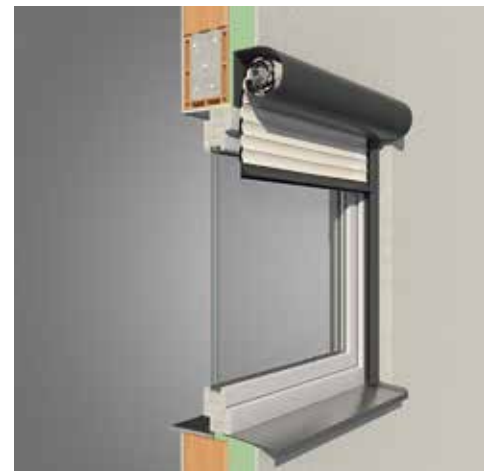

Front-mounted roller shutters from Alulux:
future-proof systems

Varimaxx®

Aluminium roller shutter system, square design.
In a roll-formed or extruded box.
90°, 45°, 20°

Punext®

Aluminium roller shutter system, flush-mounted design. In a roll-formed or extruded box.

Formado®

Aluminium roller shutter system, ½ round design. In a roll-formed or extruded box.