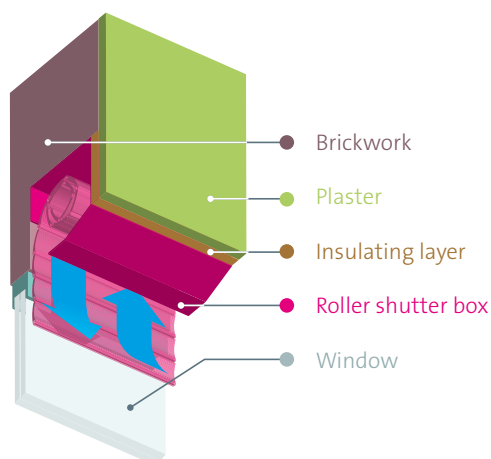

If desired, the Varimaxx system can also be mounted onto the brickwork. The available 90°, 45° and 20° boxes provide you with the ideal solution for very situation. Varimaxx really is a variable ‘all-rounder’.

sleek and puristic

The Varimaxx® system

- Available in 90°, 45° and 20°
- Installed in the reveal or mounted on the brickwork
- Easy access for maintenance
- Roll-formed or extruded roller shutter box
- Comprehensive equipment range available

- Box invisible underneath the plaster
- Available in 90° and 20°
- Easy access for maintenance

Energy saving is really worth it!

The Punext system is the right choice when it comes to energy saving. The flush-mounted closed box enhances roller shutter insulation. In order for you to enjoy the full benefits, the Punext system is also suitable for confined spaces thanks to its small coil diameter.

Flush mounted also means: you do not see the roller shutter box. It is plastered over flush with the surrounding facade. This gives you maximum creative freedom to design your house the way you want it to be.