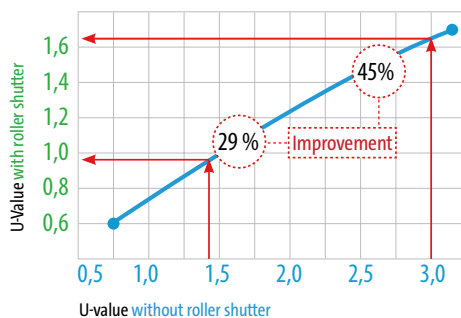

Heat transfer coefficient?

Just say U-value.

It describes the insulating characteristics, e.g., of windows. The lower the U-value, the better the insulating qualities of the windows.

Older windows = example U-value 3.
Improvement through Alulux front-mounted roller shutters: up to 45%.

Newer windows = example U-value 1.5.
Improvement through Alulux front-mounted roller shutters: up to 29%.