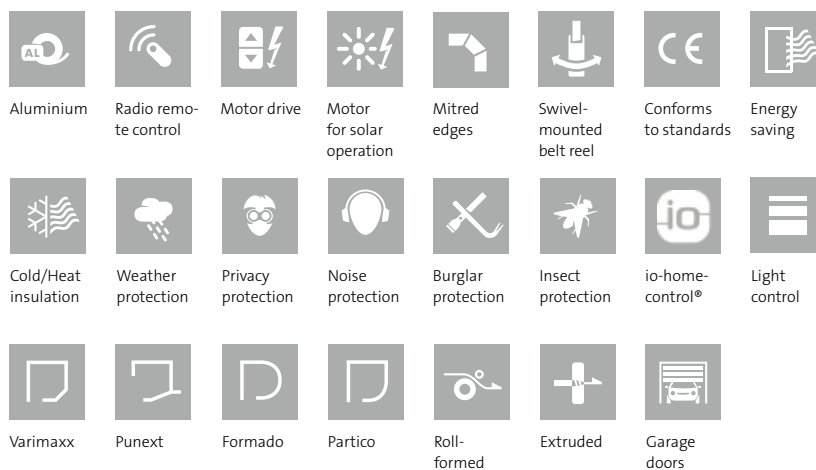

Functions icons