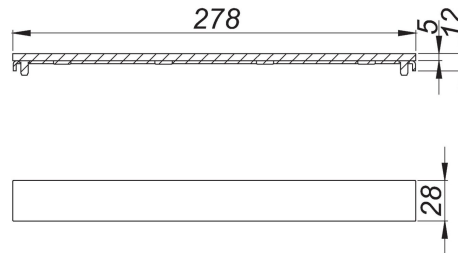

21. November 2019

DALLMER

cover plate CeraFloor/CeraFrame Individual Design

anthracite matt

Product No. **537560**
 EAN: 4001636537560
 Discount amount: 11

cover plate for shower channel CeraFloor Individual and CeraFrame Individual,
 all-purpose design, not to be tiled.

Material:
 304 stainless steel, PVD coating in anthracite matt

Ordering CeraFloor Individual:
 Please order drain body DallFlex or shower underlay DallFlex Floor + shower channel
 CeraFloor Individual + cover plate CeraFloor/CeraFrame Individual!

Product No.	Description	Dimensions
537546	shower channel CeraFloor Individual anthracite matt, 800-1500 mm	800-1500 mm
537348	shower channel CeraFrame Individual anthracite matt, 300 x 50 mm	300 x 50 mm