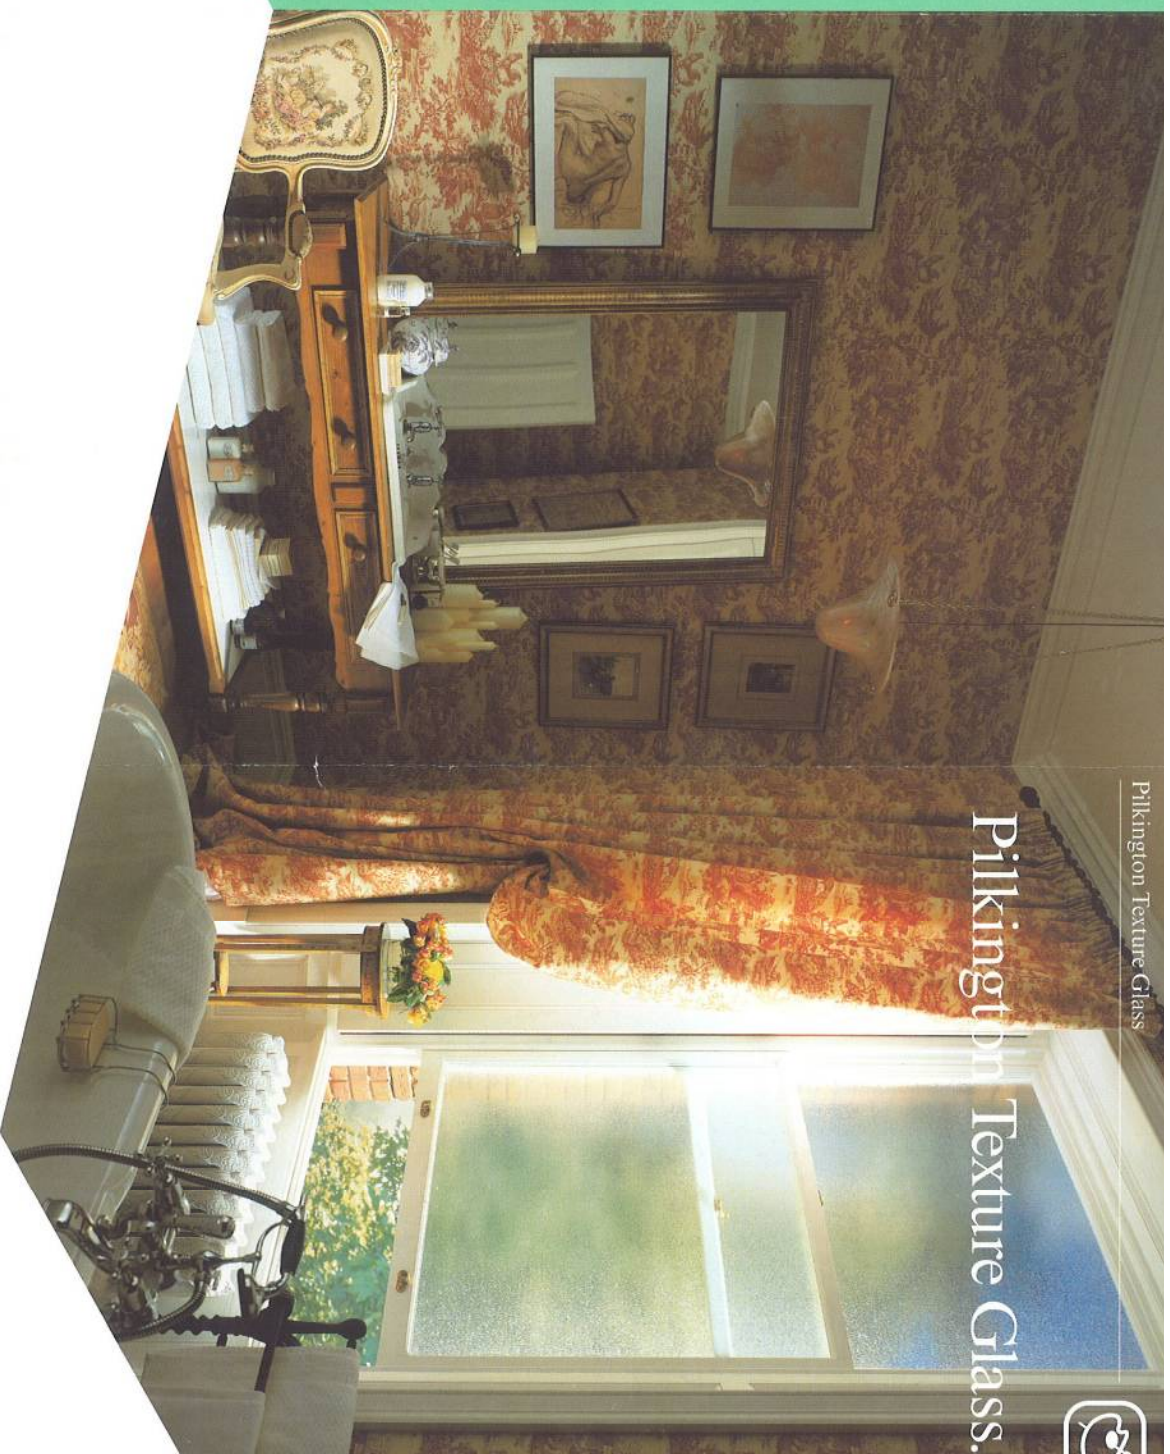

Pilkington Texture Glass

Pilkington Texture Glass.

PILKINGTON

Pilkington United Kingdom Limited
Prescott Road St Helens England WA10 3TT
Telephone 01744 692000 Fax 01744 692880
www.pilkington.com

PILKINGTON