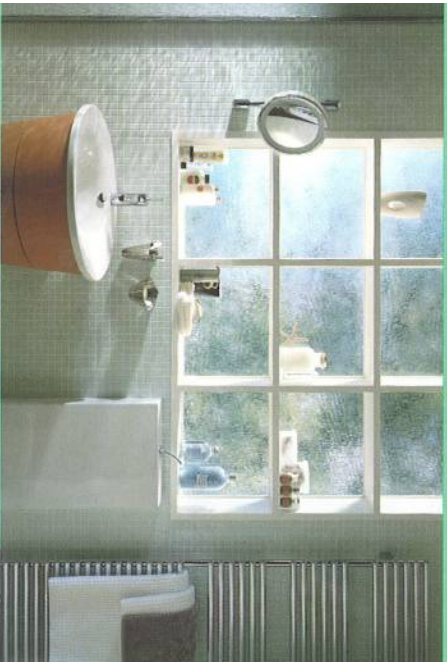

Pilkington Texture Glass **Contora™**
An exclusive new design from
Oliver Heath, of Blustin Heath Design
and the BBC's Home From series.

A modern design with classic style and high versatility, Pilkington Texture Glass **Contora™** lets you create a fresh, contemporary look throughout your home, and enjoy a high level of privacy. With this latest addition to our extensive Texture Glass Range, Pilkington give you an even wider choice of innovative designs.