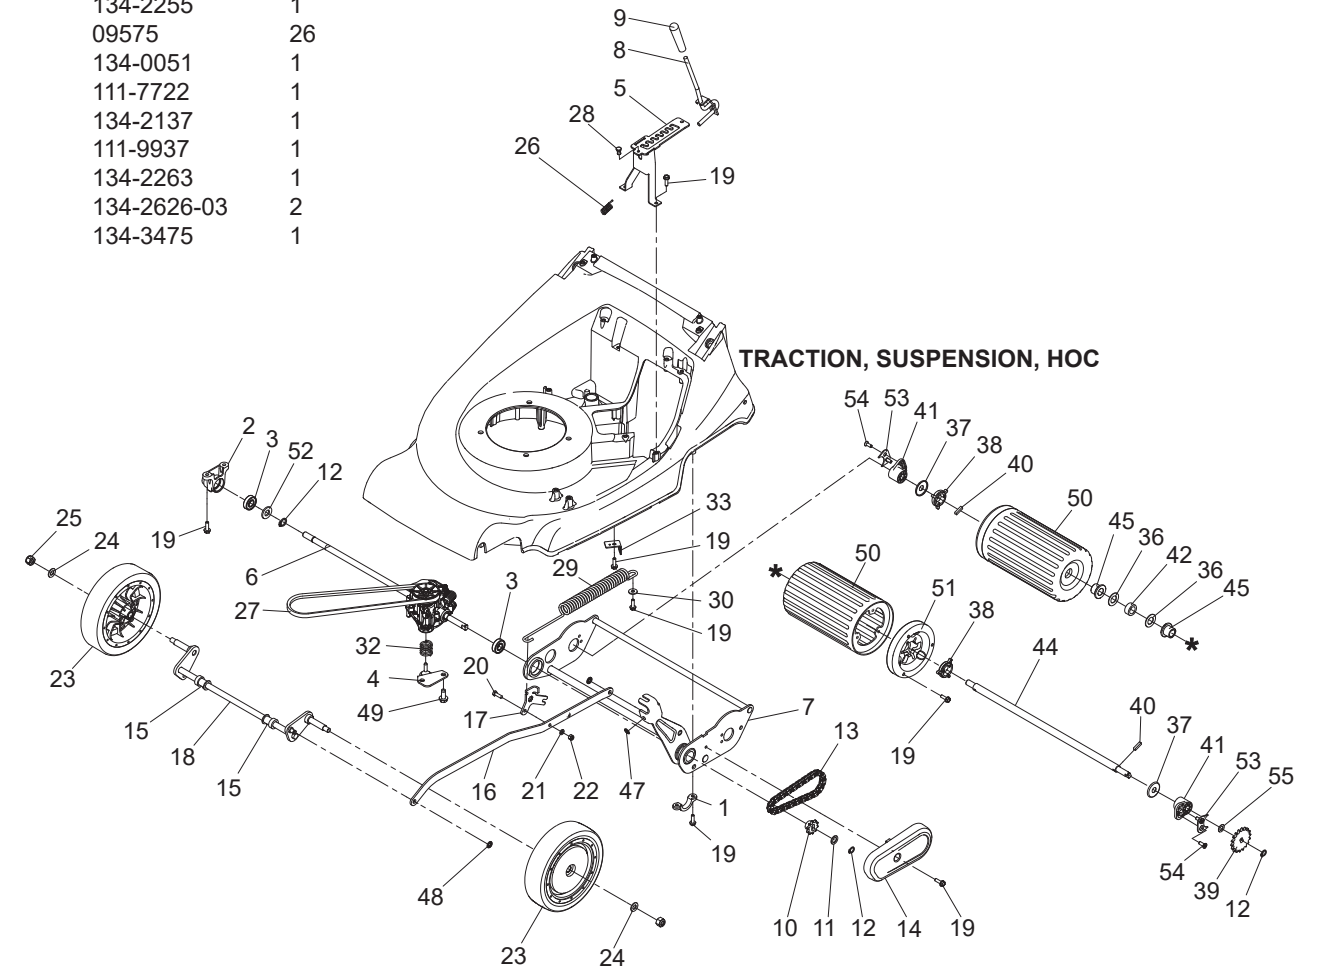

TRACTION, SUSPENSION, HOC

TRACTION, SUSPENSION, HOC

Item No	Description	Part No.	QTY	Item Note
26	SPRING-TORSION HOC	480132	1	
27	V BELT	111-8709	1	
28	PUSH RIVET - PLASTIC	134-0262	1	
29	SPRING COUNTER BALANCE	134-0388	1	
30	WASHER	09263	1	
32	GEARBOX MOUNTING SPRING	111-8587	1	
33	BBC CABLE ANCHOR	111-8994	1	
36	WASHER	480097	2	
37	THRUST WASHER	111-8602	2	
38	DRIVE CAM	134-2924	2	
39	SPROCKET 22T	134-3806	1	
40	DRIVE KEY	134-2034	2	
41	BEARING	134-2635	2	
42	ROLLER SPACER	134-0314	1	
44	ROLLER SHAFT	111-8722	1	
45	BUSHING-ROLLER OILITE	340129	2	
47	GRIP-FIX	04020	1	
48	WASHER-STARLOCK	0201086	2	
49	SCREW TAPTITE	134-2299	2	
50	ROLLER SHELL ASSEMBLY	134-2272-03	2	
51	ROLLER END CAP	134-0342	2	
52	WASHER THRUST	134-2623	1	
53	BEARING SUPPORT PLATE	134-1734	2	
54	SCREW TAPTITE	09545	4	
55	WASHER PLAASTIC	110-4068	1