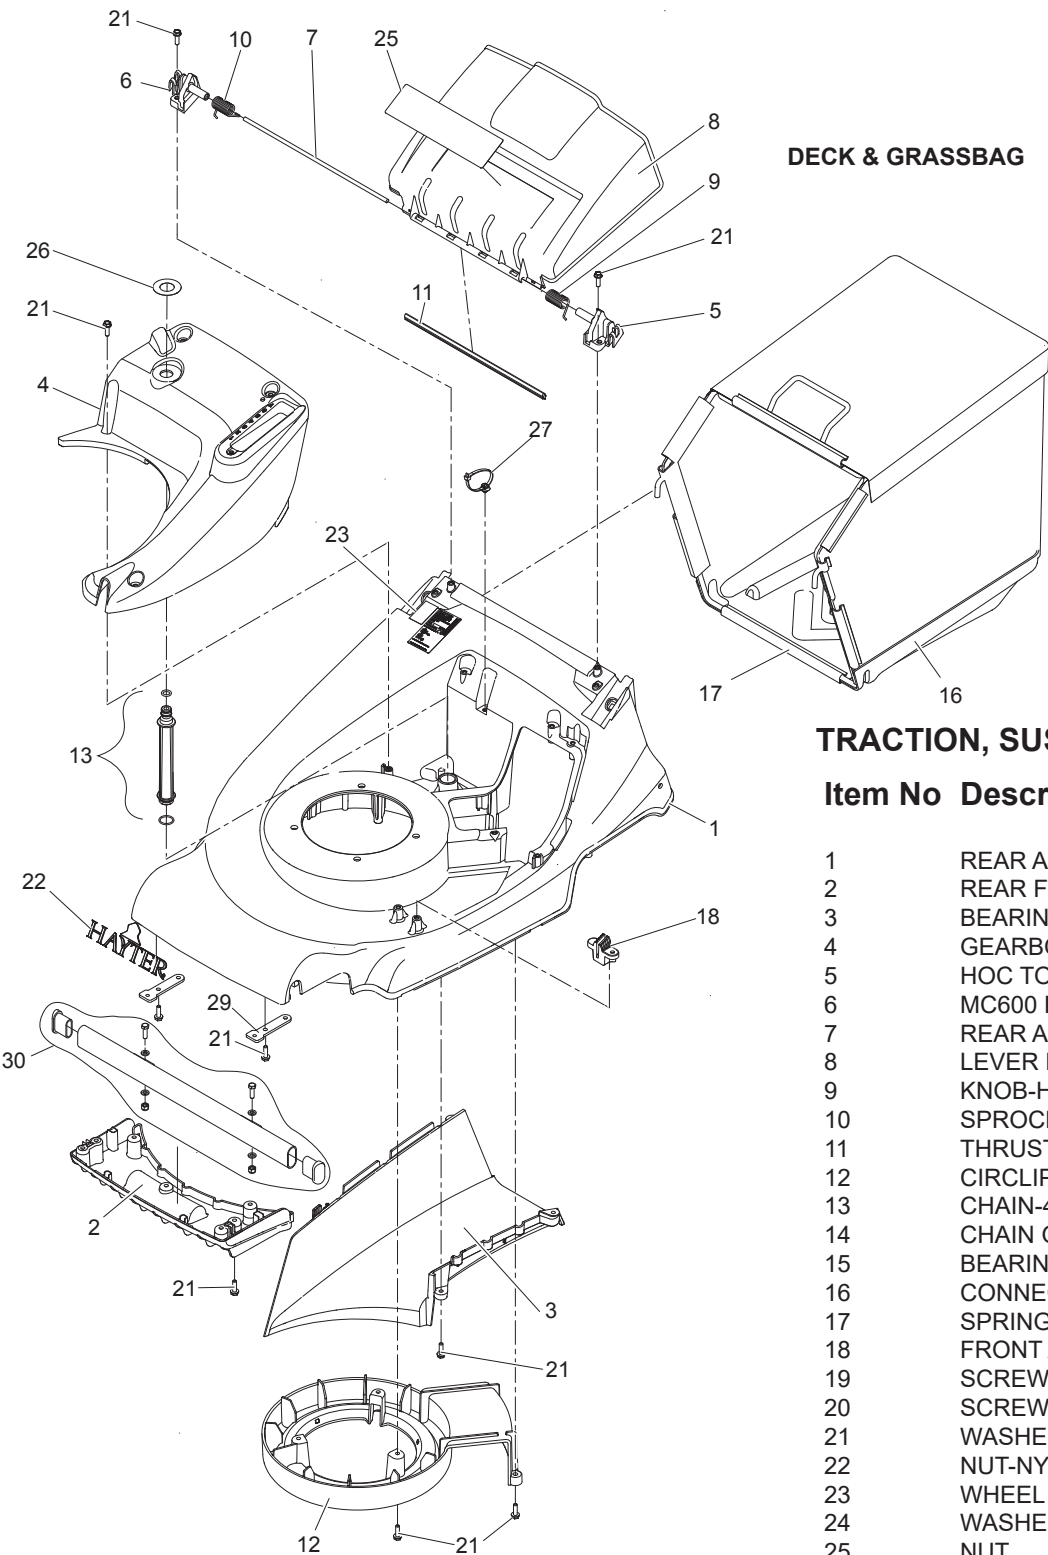

DECK & GRASSBAG

Item No	Description	Part No.	QTY	Item Note
1	HARRIER 48 DECK	111-8612-07	1	
2	FRONT FIN PRO	134-2901	1	
3	THROW PLATE	111-8614	1	
4	TOP TRIM	111-8615	1	
5	DEFLECTOR MOUNT LEFT	111-8541	1	
6	DEFLECTOR MOUNT RIGHT	111-8542	1	
7	DEFLECTOR ROD	111-8728	1	
8	REAR DEFLECTOR	111-8647	1	
9	DEFLECTOR SPRING LEFT	111-8543	1	
10	DEFLECTOR SPRING RIGHT	111-8544	1	
11	REAR DEFLECTOR SEAL	111-8648	1	
12	BELT COVER	111-8616	1	

DECK & GRASSBAG

TRACTION, SUSPENSION, HOC

Item No	Description	Part No.	QTY	Item Note
1	REAR AXLE SUPPORT	111-8670	1	
2	REAR FRAME BEARING MOUNT	111-8576	1	
3	BEARING, BALL 12MM	134-2889	2	
4	GEARBOX BRACKET ASSEMBLY	134-2261	1	
5	HOC TOWER ASSEMBLY	111-8675	1	
6	MC600 FIXED SPEED GEARBOX	134-1769	1	
7	REAR AXLE FRAME ASSEMBLY	111-8623-03	1	
8	LEVER HOC ASSY	134-2282	1	
9	KNOB-HOC	480134	1	
10	SPROCKET 10T	134-3805	1	
11	THRUST WASHER	111-8216	1	
12	CIRCLIP EXTERNAL	134-0254	3	
13	CHAIN-42 PITCHES	134-2655	1	
14	CHAIN GUARD	134-3771	1	
15	BEARING-AXLE FRONT	410069	2	
16	CONNECTING ROD	111-8729	1	
17	SPRING LOAD LEVER	134-2254	1	
18	FRONT AXLE ASSEMBLY	111-8617	1	
19	SCREW-TAPTITE	09575	16	
20	SCREW-HH	09363	1	
21	WASHER-PLAIN	09472	1	
22	NUT-NYLOC	09544	1	
23	WHEEL ASM	111-9270	2	
24	WASHER-PLAIN	09479	2	
25	NUT	09447	2	

DECK & GRASSBAG

Item No	Description	Part No.	QTY	Item Note
13	WASHPORT ADAPTER ASSEMBLY	111-8659	1	
16	FABRIC GRASSBAG	134-1567	1	
17	FRAME GRASSBAG	134-0395-03	1	
18	CON ROD SUPPORT	134-2255	1	
21	SCREW-TAPTITE	09575	26	
22	LOGO-HAYTER	134-0051	1	
23	MADE IN BRITAIN DECAL	111-7722	1	
25	DECAL-SAFETY	134-2137	1	
26	DECAL-EASY WASH	111-9937	1	
27	FIR TREE CABLE TIE	134-2263	1	
29	FRONT BUMPER STUB PLATE	134-2626-03	2	
30	FRONT BUMPER KIT, LOOSE	134-3475	1