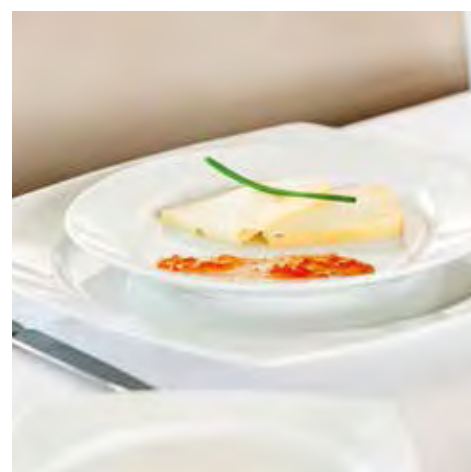

VIRTUAL

A geometria desafiante de *Virtual* evidencia-se nas diversas e singulares formas que convoca, revelando uma clara vocação contemporânea. O desenho evidencia a funcionalidade, mas as suas nuances estéticas conferem-lhe uma inegável sofisticação.

The provoking geometry of the Virtual emerges from its distinct and unique shapes, revealing a clear contemporary vocation. Its design emphasizes functionality, but its aesthetic nuances give it undeniable sophistication.

La geometría desafiante de *Virtual* se evidencia en las diversas y singulares formas que convoca, revelando una clara vocación contemporánea. El diseño pone en evidencia la funcionalidad, pero sus matices estéticos le confieren una innegable sofisticación.