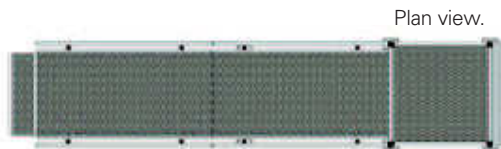

Kit B - Ramp and Platform Kit

Plan view.