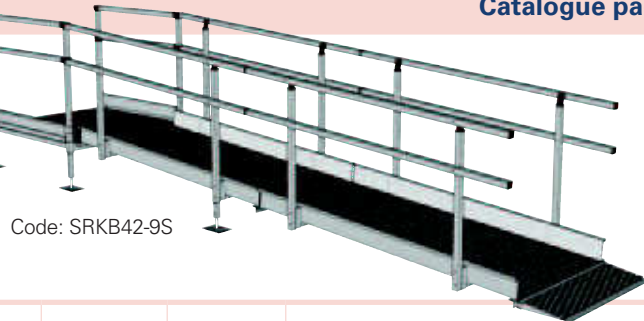

Code: SRKB42-9S

Ramp Length*	Length Including Platform*	c/w Standard Handrail	Price	c/w Classic Handrail	Price	No Handrail	Price	Kit includes:
170cm (67ins)	280cm (110ins)	SRKB17-9S	£1,499.00	SRKB17-9C	£1,787.00	SRKB17-9	£1,127.00	110x110cm Platform, lead in ramp, 136cm ramp module, 13cm aluminium doorplate, 2 x height adjustable legs and handrails as appropriate
224cm (88ins)	334cm (131ins)	SRKB22-9S	£1,627.00	SRKB22-9C	£1,963.00	SRKB22-9	£1,238.00	110x110cm Platform, lead in ramp, 190cm ramp module, 13cm aluminium doorplate, 2 x height adjustable legs and handrails as appropriate
265cm (104ins)	375cm (148ins)	SRKB27-9S	£1,737.00	SRKB27-9C	£2,103.00	SRKB27-9	£1,327.00	110x110cm Platform, lead in ramp, 231cm ramp module, 13cm aluminium doorplate, 2 x height adjustable legs and handrails as appropriate
306cm (120ins)	416cm (164ins)	SRKB31-9S	£2,190.00	SRKB31-9C	£2,707.00	SRKB31-9	£1,640.00	110x110cm Platform, lead in ramp, 2 x 136cm ramp module, 13cm aluminium doorplate, 4 x height adjustable legs and handrails as appropriate
360cm (142ins)	470cm (185ins)	SRKB36-9S	£2,338.00	SRKB36-9C	£2,883.00	SRKB36-9	£1,751.00	110x110cm Platform, lead in ramp, 136cm ramp module, 190cm ramp module, 13cm aluminium doorplate, 4 x height adjustable legs and handrails as appropriate
415cm (163ins)	525cm (207ins)	SRKB42-9S	£2,487.00	SRKB42-9C	£3,058.00	SRKB42-9	£1,862.00	110x110cm Platform, lead in ramp, 2 x 190cm ramp module, 13cm aluminium doorplate, 4 x height adjustable legs and handrails as appropriate
456cm (180ins)	576cm (227ins)	SRKB46-9S	£2,604.00	SRKB46-9C	£3,199.00	SRKB46-9	£1,951.00	110x110cm Platform, lead in ramp, 231cm ramp module, 190cm ramp module, 13cm aluminium doorplate, 4 x height adjustable legs and handrails as appropriate
496cm (195ins)	606cm (239ins)	SRKB50-9S	£2,722.00	SRKB50-9C	£3,339.00	SRKB50-9	£2,039.00	110x110cm Platform, lead in ramp, 2 x 231cm ramp module, 13cm aluminium doorplate, 4 x height adjustable legs and handrails as appropriate
551cm (217ins)	661cm (260ins)	SRKB55-9S	£3,206.00	SRKB55-9C	£3,980.00	SRKB55-9	£2,375.00	110x110cm Platform, lead in ramp, 2 x 190cm ramp module, 136cm ramp module, 13cm aluminium doorplate, 6 x height adjustable legs and handrails as appropriate
605cm (238ins)	715cm (281ins)	SRKB61-9S	£3,356.00	SRKB61-9C	£4,156.00	SRKB61-9	£2,486.00	110x110cm Platform, lead in ramp, 3 x 190cm ramp module, 13cm aluminium doorplate, 6 x height adjustable legs and handrails as appropriate
632cm (249ins)	742cm (292ins)	SRKB63-9S	£3,442.00	SRKB63-9C	£4,268.00	SRKB63-9	£2,553.00	110x110cm Platform, lead in ramp, 2 x 231cm ramp module, 136cm ramp module, 13cm aluminium doorplate, 6 x height adjustable legs and handrails as appropriate

* length includes lead in ramp but not doorplate