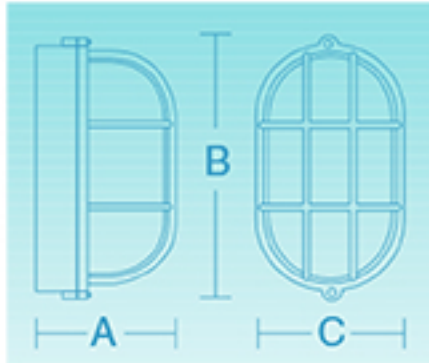

Innovations In Illumination
- Marine & RV -

Boot Key Oval

Available in 2 sizes
Large & Small

Large
A: 5 1/16 Inches / 128 mm

B: 11 1/4 Inches / 286 mm

C: 6 3/8 Inches / 162 mm

Small
A: 4 7/16 Inches / 112 mm

B: 8 3/4 Inches / 223 mm

C: 4 7/16 Inches / 112 mm

IP55 Rated Metal

Socket	Bulb Options	Max Wattage	Voltage	Mounting Styles	Bulb Color	Fixture Finish
E27	LED (WW, CW)	Small 60W	Low	Screw	*See Below	White
GY6.35	Halogen (White)	Large 100W	High	Surface		
LED Engine	Xenon (White)		AC/DC			
	Incandescent (White)					