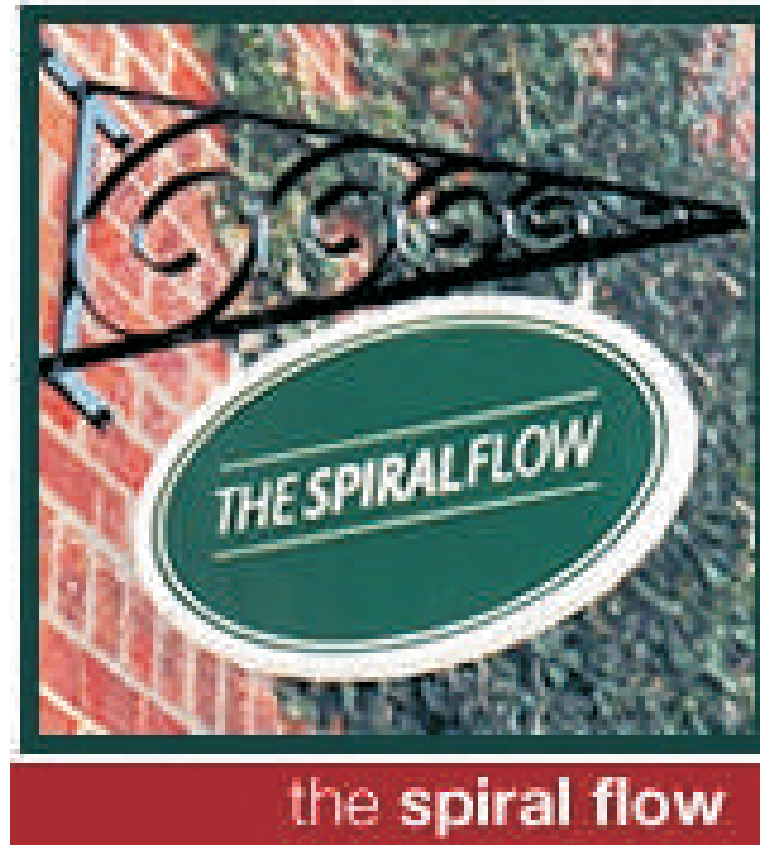

0800 376 0755 (f)

Projection Sign Wrought iron bracket with GRP oval panel with applied vinyl graphics

Location : Nation wide

Complete Signs

0800 018 8841 (t)

0800 376 0755 (f)

Projection Sign Wrought iron bracket with GRP oval panel with applied vinyl graphics