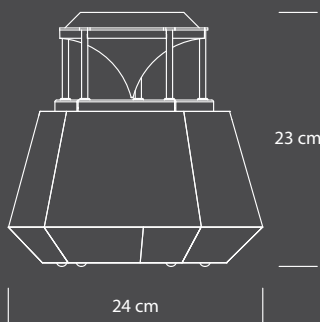

TECHNICAL SPECIFICATIONS

AUDIO

Frequency Response 80 Hz - 20 kHz
Output 45 W @ 8 Ω
Loudness 85 dB
Signal to noise ratio (typical) 106 dB

CONNECTIONS

Inputs 1 x AUX, 3,5 mm stereo
Output 1 x AUX, 3,5 mm stereo, mixed
Professional level Bluetooth chip. Range up to 25 m.

IN THE BOX

Certes PentaClass speaker
Power supply 19V 2A
Power cord
Remote control with battery
Fixation bracket with screws

Flange
Plate for false ceiling
Safety wire
User's manual