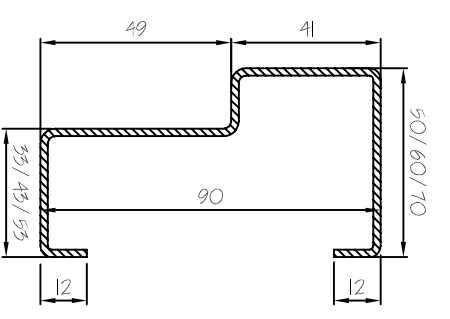

Clear Opening at 90 degrees

O/A Frame - 152mm (35mm lock / hinge posts)

O/A Frame - 152mm (45mm lock / hinge posts)

O/A Frame - 172mm (55mm lock / hinge posts)

BRITANNIA METADOR
STEEL DOORS

Project **METADOR DEFENDER RANGE**

Title **STANDARD CAD DETAILS FOR DOOR LEAVES UP TO 1012mm WIDE**

Scale NTS Size A3

Date SEPTEMBER 2013

DRAWING NO. **QAD 052.3**

APPROVED

REV 3 - WEATHERSEAL TO HINGE SIDE REPOSITIONED 24-02-15

REV 2 - SETTING OUT DIMENSIONS ADDED FOR LOCKS 24-02-15