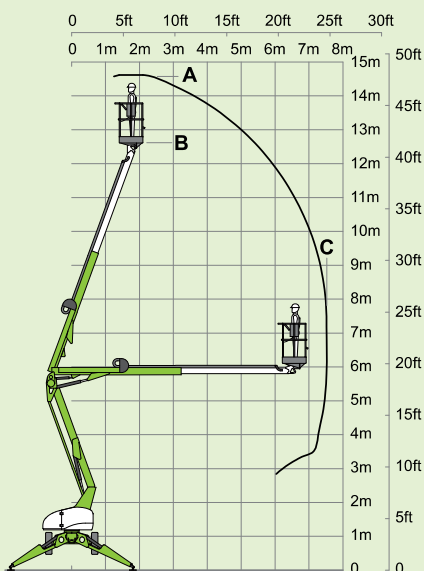

# 150T

(A) 14.7m  
48ft 6in

(B) 12.7m  
42ft

(C) 7.55m  
25ft

225kg  
500lbs

1.4m x 0.7m  
4ft 7in x 2ft 4in

(D) 2m  
6ft 7in

(F) 1.6m  
5ft 3in

(G) 3.8m  
12ft 6in

(J) 5.55m  
18ft 3in

1725kg  
3800lbs

**AJ Access Platforms**  
Pill Way  
Severn Bridge Industrial Estate  
Caldicot  
South Wales  
NP26 5PU  
Email: [sales@accessplatforms.com](mailto:sales@accessplatforms.com)  
Tel: 01291 421155