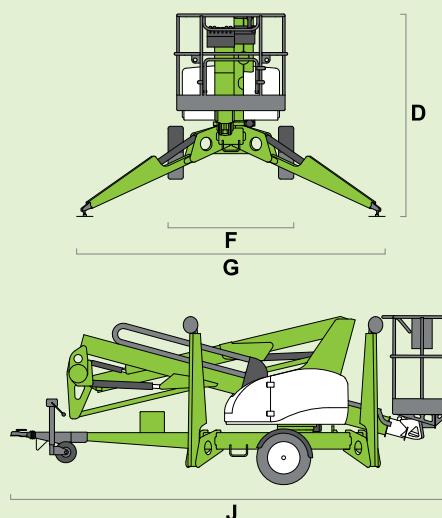

# 150T

(A) 14.7m  
48ft 6in

(B) 12.7m  
42ft

(C) 7.55m  
25ft

225kg  
500lbs

1.4m x 0.7m  
4ft 7in x 2ft 4in

(D) 2m  
6ft 7in

(F) 1.6m  
5ft 3in

(G) 3.8m  
12ft 6in

(J) 5.55m  
18ft 3in

1725kg  
3800lbs

**AJ Access Platforms**  
Pill Way  
Severn Bridge Industrial Estate  
Caldicot  
South Wales  
NP26 5PU  
Email: [sales@accessplatforms.com](mailto:sales@accessplatforms.com)  
Tel: 01291 421155