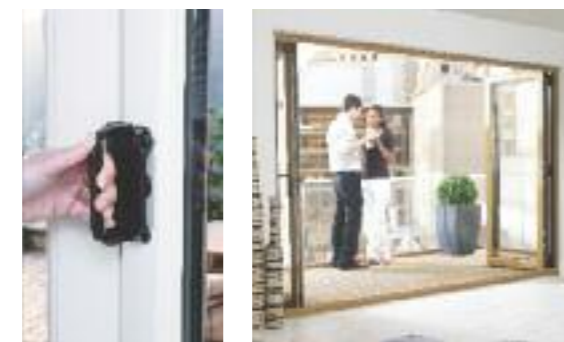

Beautiful, precision-engineered bi fold doors in uPVC or aluminium, that will transform your living space.

VEVO panoramic bi-fold doors seamlessly connect your outdoor and indoor living spaces. These superb panoramic doors offer the latest in design, quality and performance with low maintenance. Once folded back, they create a large opening with a low threshold for easy access.

Clever design features, a choice of opening configurations and a wide range of colour options the choice yet again is yours.

uPVC bi-fold doors

- Market-leading looks – Ultra-slim frames for a larger glazed area to create maximum space and natural light.
- Easy-use unique D-handle – this ultra-stylish sprung design allows the doors to fold back flatter, creating unimpeded views.
- Enhanced safety – A discreet lever on the D-handle prevents the security shoot bolts from accidentally engaging when the door is open – stopping damage to your floor coverings and your door.
- Perfectly secure - Total security is achieved without compromising on looks thanks to fully concealed stainless steel anti-jimmy pins that prevent the doors being leveraged from the outside.
- Smooth, easy glide operation – A built-in four-roller aluminium track allows smooth and effortless opening.
- Ultimate energy-efficiency – High-tech triple weather seals keep you free from draughts, bringing you peace, quiet and warmth!

‘ Bi-fold doors are available in a wide variety of colour finishes and options ’.

Aluminium bi-fold doors

With Vevo products there is always an option. The option of aluminium provides additional strength and durability.

Thermally efficient they contribute to a reduction in heat loss and the cost of heating bills providing warmth and comfort.

The rigidity of aluminium sections means that these bi-folds show more glass and less frame than the uPVC option. In a white finish, they blend in seamlessly with a uPVC conservatory.

The strength and durability of aluminium also make them the perfect choice for commercial applications such as restaurants, cafés and bars.