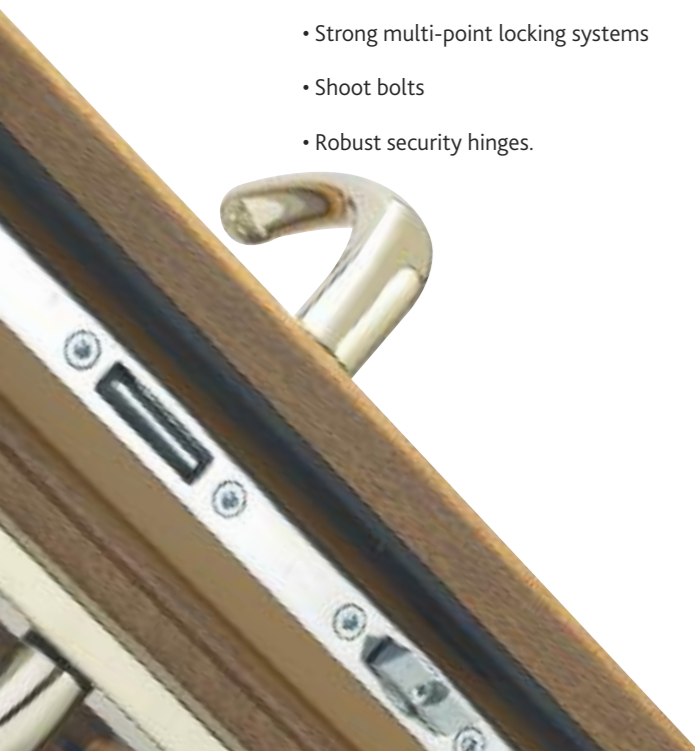

Let Vevo doors work for you.

With our Vevo doors, your family's safety and security goes hand in hand with stylish appearance and the practical advantages of the latest uPVC manufacturing technology.

uPVC doors.

Few architectural details make such a strong statement as your choice of doors.

Whatever the reason for new uPVC doors, the looks, durability and practicality of Vevo helps you achieve the perfect effect – and makes every entrance special.

Why are Vevo doors so strong?

A good question indeed, especially when your peace of mind is involved. The answer lies in the high quality uPVC reinforced with steel and the other standard security features; designed to exceed the latest security standards.

- Strong multi-point locking systems
- Shoot bolts
- Robust security hinges.

Threshold options.

Not every doorway is the same and sometimes the threshold needs to be thought about too. Vevo uPVC doors come with a range of threshold options and considerations for disabled access too.

- Low aluminium
- Standard uPVC
- Wheelchair access
- No threshold.

Our consultant will be happy to discuss the threshold options for uPVC and aluminium bi-fold doors. Threshold options are not available for Patio doors.

Colour finishes.

Vevo uPVC doors are available in all standard colour finish options.

Special colour finishes.

They are also available in a wide range of distinctive colours and finishes.

The molecular cross bond process of Kolorbond means that the choice of colour for your windows is truly yours. Available in all standard RAL and BS colours. Imagine being able to mix and match doors and coloured-foil door profiles for a look that perfectly complements your property.

'A choice of finishes to suit every taste'.