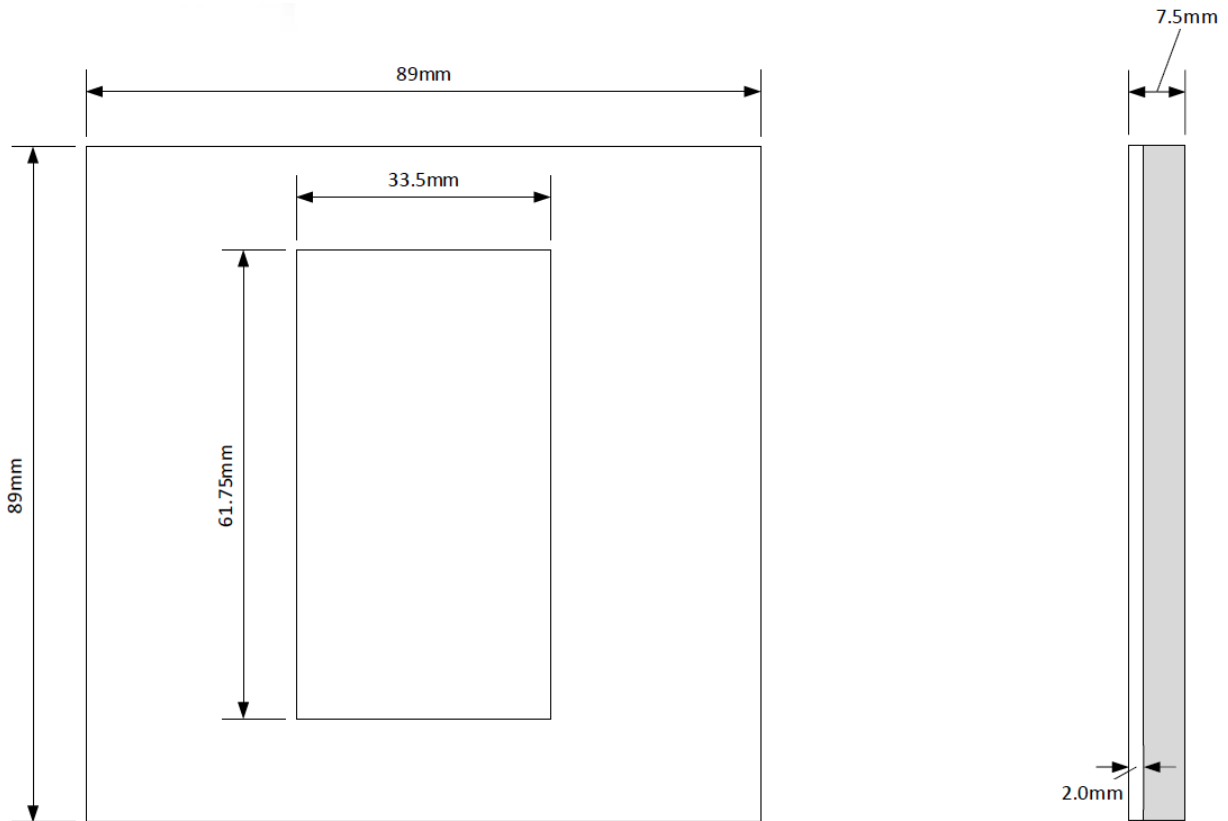

FACE

UK Metal Faceplate Datasheet

TDI Tremiver Ltd

T. 01256 397 770

E. info@tdigroup.co.uk

www.tdigroup.co.uk