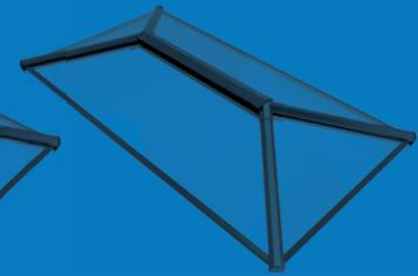

SIMPLY BUILT BETTER

Every element of the Stratus Thermal Lantern Roof has been designed to be exceptional. From the low profile 20° pitch that allows us to use purpose designed cappings that keep sightlines to a minimum - and your view of the sky maximised - to the discreet black finish of our perimeter beam, that ensures if you view the lantern from above all you'll see is glass and a discreet shadow line.

Stratus is high-quality British engineering at its best.

66%
smaller
ridge

than conventional aluminium roof systems for stunning aesthetics

PRECISION ENGINEERED QUALITY

DESIGN AND COLOUR OPTIONS

Available in 2-way, 3-way or contemporary design models with sizes up to 3m x 6m, this high end, high performance lantern roof is ideal for modern living. Stratus is ideal for fresh, bright interiors that want to be opened up and bathed in light.

Stratus comes in a choice of 2 hard-wearing exterior powder coated finishes, with a white interior finish.

For the ultimate in minimalism, the innovative contemporary style supports the ridge solely by the hip rafters, for an ultra slim, clean and modern look.

3 way design
Max 3000mm x 6000mm

2 way design
Max 1500mm x 6000mm

Contemporary design
Max 1500mm x 3000mm

VERSATILE CONFIGURATIONS

.....

ZMSL/RETAILBROCHUREv1

THE EVOLUTION OF THE ALUMINIUM LANTERN ROOF

10 YEAR GUARANTEE
AS STANDARD