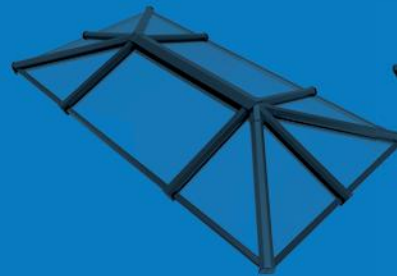

stylish, contemporary performance

A BETTER LANTERN ROOF

The purpose designed Stratus aluminium lantern roof system is discreet yet stylish. Stratus allows light to flood into your home's interior, the ideal modern lantern solution, coupling sleek contemporary looks with truly outstanding performance.

SIMPLY BUILT BETTER

Every element of the Stratus Thermal Lantern Roof has been designed to be exceptional. From the low profile 20° pitch that allows us to use purpose designed cappings that keep sightlines to a minimum - and your view of the sky maximised - to the discreet black finish of our perimeter beam, that ensures if you view the lantern from above all you'll see is glass and a discreet shadow line.

Stratus is high-quality British engineering at its best.

66%
smaller
ridge

than conventional aluminium roof systems for stunning aesthetics

PRECISION ENGINEERED QUALITY

DESIGN AND COLOUR OPTIONS

Available in 2-way, 3-way or contemporary design models with sizes up to 3m x 6m, this high end, high performance lantern roof is ideal for modern living. Stratus is ideal for fresh, bright interiors that want to be opened up and bathed in light.

3 way design
Max 3000mm x 6000mm

2 way design
Max 1500mm x 6000mm

Contemporary design
Max 1500mm x 3000mm

VERSATILE CONFIGURATIONS

.....

ZMSL/RETAILBROCHUREv1

THE EVOLUTION OF THE ALUMINIUM LANTERN ROOF

10 YEAR GUARANTEE
AS STANDARD