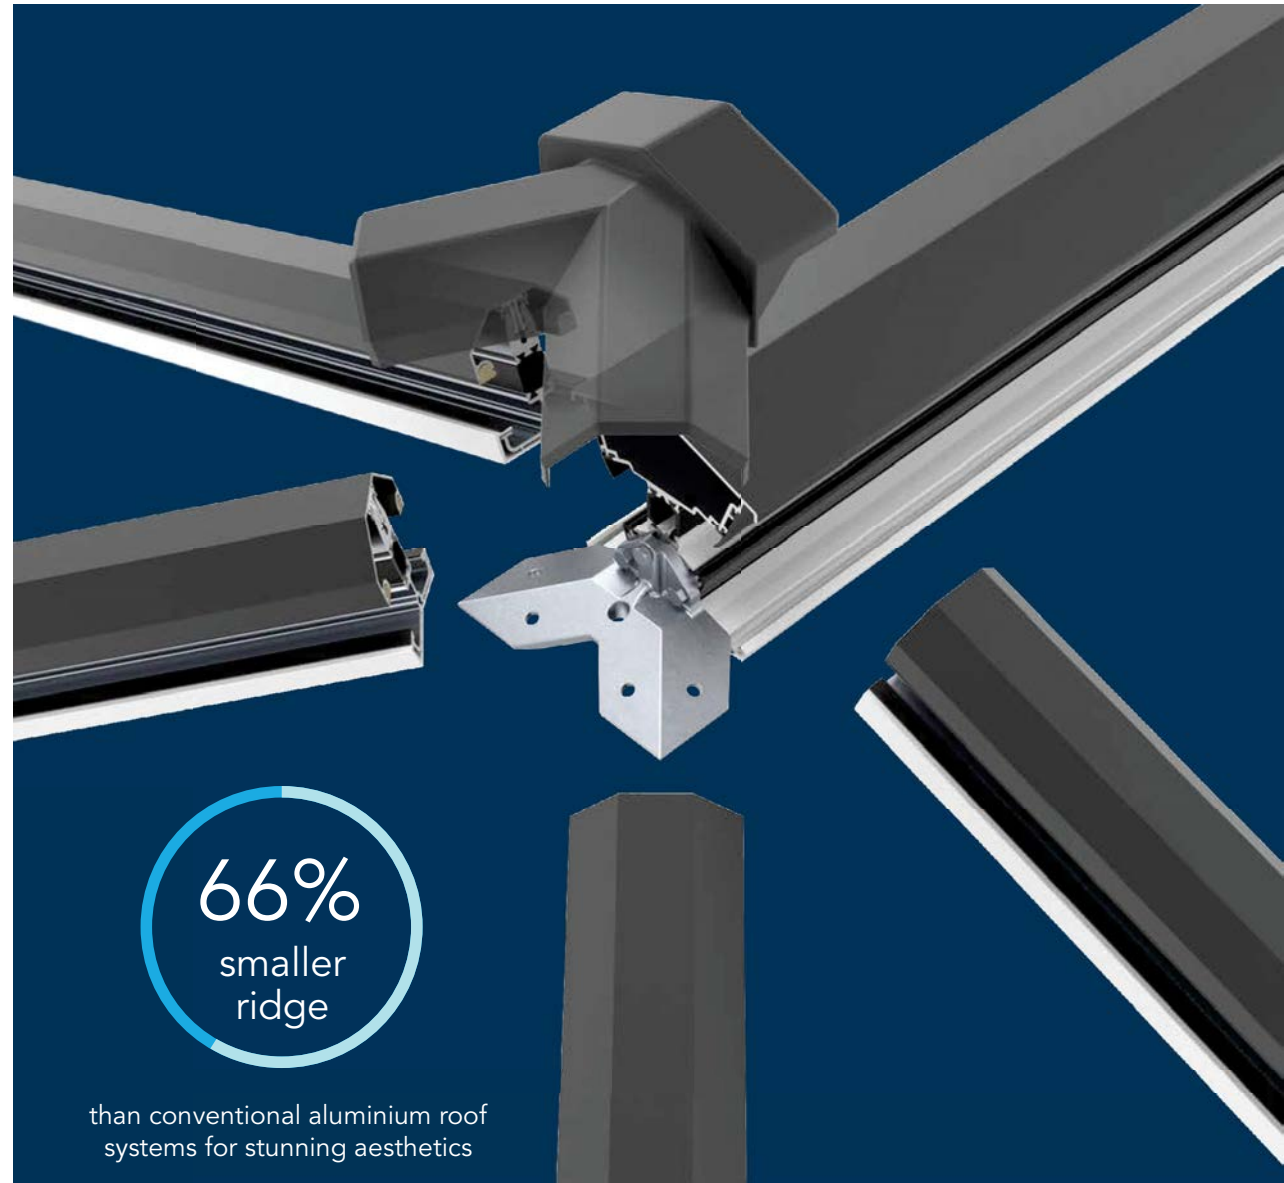

Designed from the ground up around an innovative thermally broken system, it provides excellent thermal performance - keeping cool in the summer and warm in the winter - while delivering the architectural refinement you'd expect of a high end aluminium lantern system.

Thermal break technology ensures that Stratus is warm in the winter and cool in the summer. Every element of the lantern has an ultra-low conductive element that separates the inner and outer aluminium skin, helping keep heat transfer down, and your heating bills low.

SIMPLY BUILT BETTER

Every element of the Stratus Thermal Lantern Roof has been designed to be exceptional. From the low profile 20° pitch that allows us to use purpose designed cappings that keep sightlines to a minimum - and your view of the sky maximised - to the discreet black finish of our perimeter beam, that ensures if you view the lantern from above all you'll see is glass and a discreet shadow line.

Stratus is high-quality British engineering at its best.

66%
smaller
ridge

than conventional aluminium roof systems for stunning aesthetics

PRECISION ENGINEERED QUALITY

DESIGN AND COLOUR OPTIONS

Available in 2-way, 3-way or contemporary design models with sizes up to 3m x 6m, this high end, high performance lantern roof is ideal for modern living. Stratus is ideal for fresh, bright interiors that want to be opened up and bathed in light.