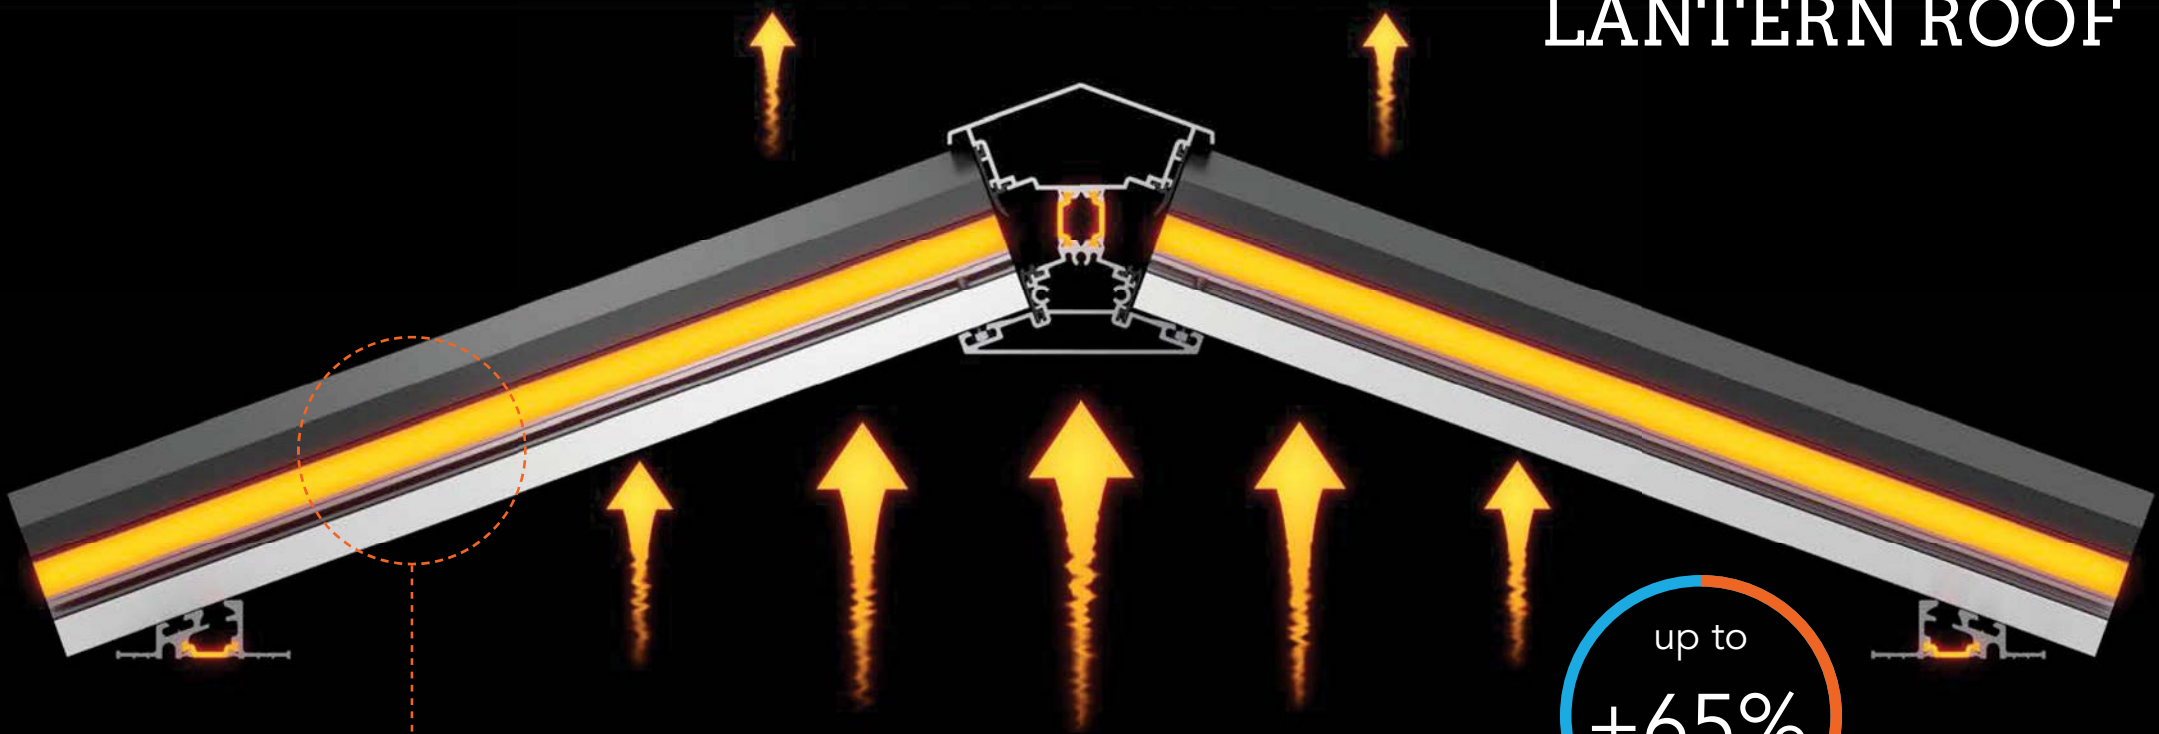

Thermal break technology ensures that Stratus is warm in the winter and cool in the summer. Every element of the lantern has an ultra-low conductive element that separates the inner and outer aluminium skin, helping keep heat transfer down, and your heating bills low.

INNOVATIVE FULLY THERMALLY BROKEN LANTERN ROOF

533x

Polyamide nylon, glass composite thermal breaks are 533 times more thermally efficient than aluminium!

up to
+65%

more thermally efficient than conventional aluminium roof systems