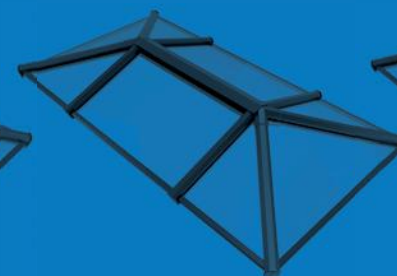

SIMPLY BUILT BETTER

Every element of the Stratus Thermal Lantern Roof has been designed to be exceptional. From the low profile 20° pitch that allows us to use purpose designed cappings that keep sightlines to a minimum - and your view of the sky maximised - to the discreet black finish of our perimeter beam, that ensures if you view the lantern from above all you'll see is glass and a discreet shadow line.

Stratus is high-quality British engineering at its best.

66%
smaller
ridge

than conventional aluminium roof systems for stunning aesthetics

PRECISION ENGINEERED QUALITY

DESIGN AND COLOUR OPTIONS

Available in 2-way, 3-way or contemporary design models with sizes up to 3m x 6m, this high end, high performance lantern roof is ideal for modern living. Stratus is ideal for fresh, bright interiors that want to be opened up and bathed in light.

Stratus comes in a choice of 2 hard-wearing exterior powder coated finishes, with a white interior finish.

For the ultimate in minimalism, the innovative contemporary style supports the ridge solely by the hip rafters, for an ultra slim, clean and modern look.

3 way design
Max 3000mm x 6000mm

2 way design
Max 1500mm x 6000mm

Contemporary design
Max 1500mm x 3000mm

VERSATILE CONFIGURATIONS

.....

ZMSL/RETAILBROCHUREv1

THE EVOLUTION OF THE ALUMINIUM LANTERN ROOF

10 YEAR GUARANTEE
AS STANDARD