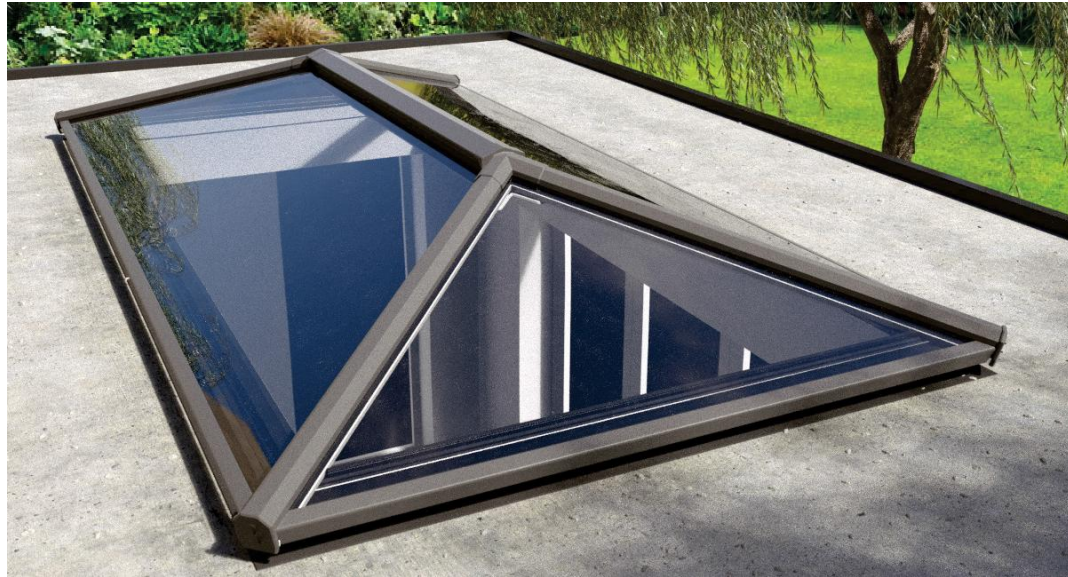

A BETTER LANTERN ROOF

The purpose designed Stratus aluminium lantern roof system is discreet yet stylish. Stratus allows light to flood into your home's interior, the ideal modern lantern solution, coupling sleek contemporary looks with truly outstanding performance.

Designed from the ground up around an innovative thermally broken system, it provides excellent thermal performance - keeping cool in the summer and warm in the winter - while delivering the architectural refinement you'd expect of a high end aluminium lantern system.

Whether you are building a new kitchen-diner extension or replacing an existing lantern roof, Stratus will help redefine your home, creating light and airy spaces for you to enjoy.

CREATE LIGHT, AIRY SPACES