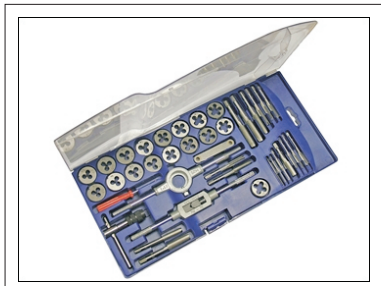

Item No.118

Tap & Die