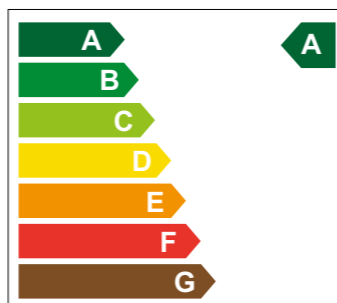

Most people are familiar with the rainbow 'energy label' on white goods such as fridges and washing machines, with A and A+ ratings the most energy efficient. These also apply to windows and doors.

According to The Energy Saving Trust*, replacing all single glazed windows in a typical semi-detached house with A-rated double glazing could save you up to £120 a year on fuel bills.