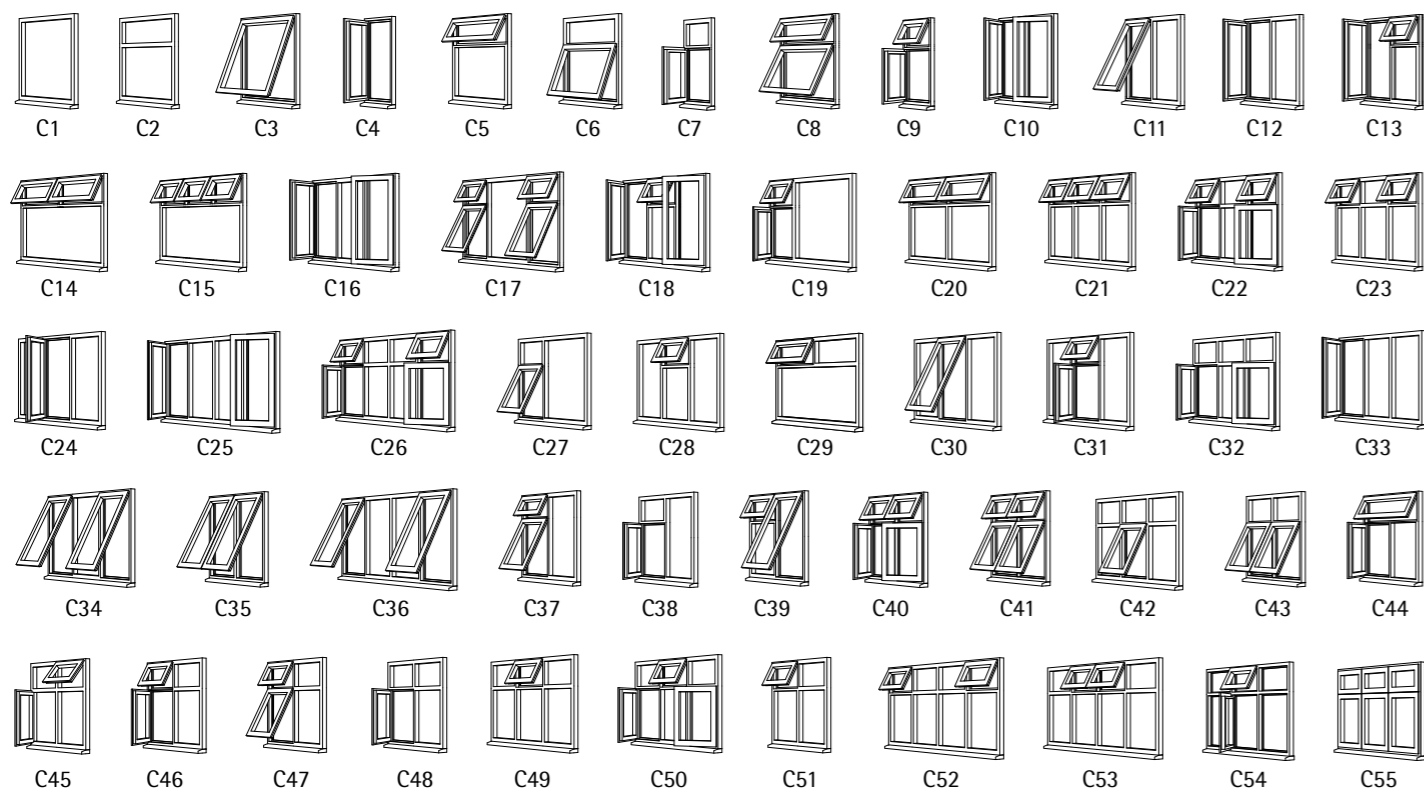

Heritage 2800 combines elegance and style

Choose the window and door style to suit you and your home

French Doors

Residential Doors

Patio Doors

Tilt and Turn Windows

Casement Windows

Choosing the right glass for your home