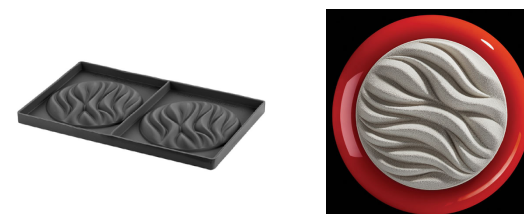

PAVONI Silicone Pastry Mould, Top

Product Code	Dimension	Capacity
05-003-00701	30 x 17.5cm	110ml / 2 Rivers