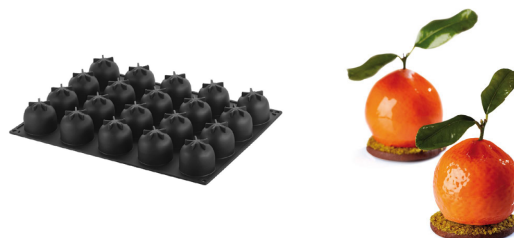

PAVONI Silicone Pastry Mould, Pavalex

Product Code	Dimension	Capacity
05-003-00709	40 x 30cm Ø5.7 x H5cm	90ml / 20 Tangerines