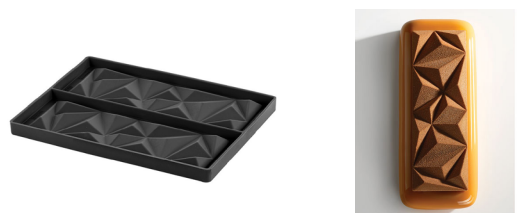

PAVONI Silicone Pastry Mould, Top

Product Code	Dimension	Capacity
05-003-00703	24 x 17.5cm	100ml / 2 Icebergs