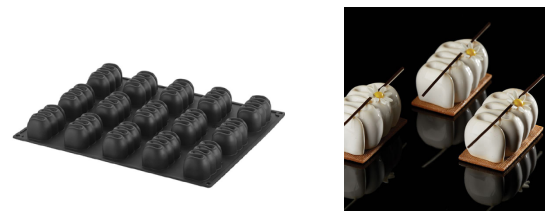

PAVONI Silicone Pastry Mould, Pavalex

Product Code	Dimension	Capacity
05-003-00711	40 x 30cm 8 x 4.6 x 3.8cm	100ml / 15 Turns