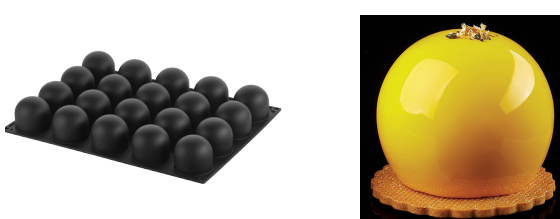

PAVONI Silicone Pastry Mould, Pavalex

Product Code	Dimension	Capacity
05-003-00717	40 x 30cm Ø6cm	110ml / 20 Sferes