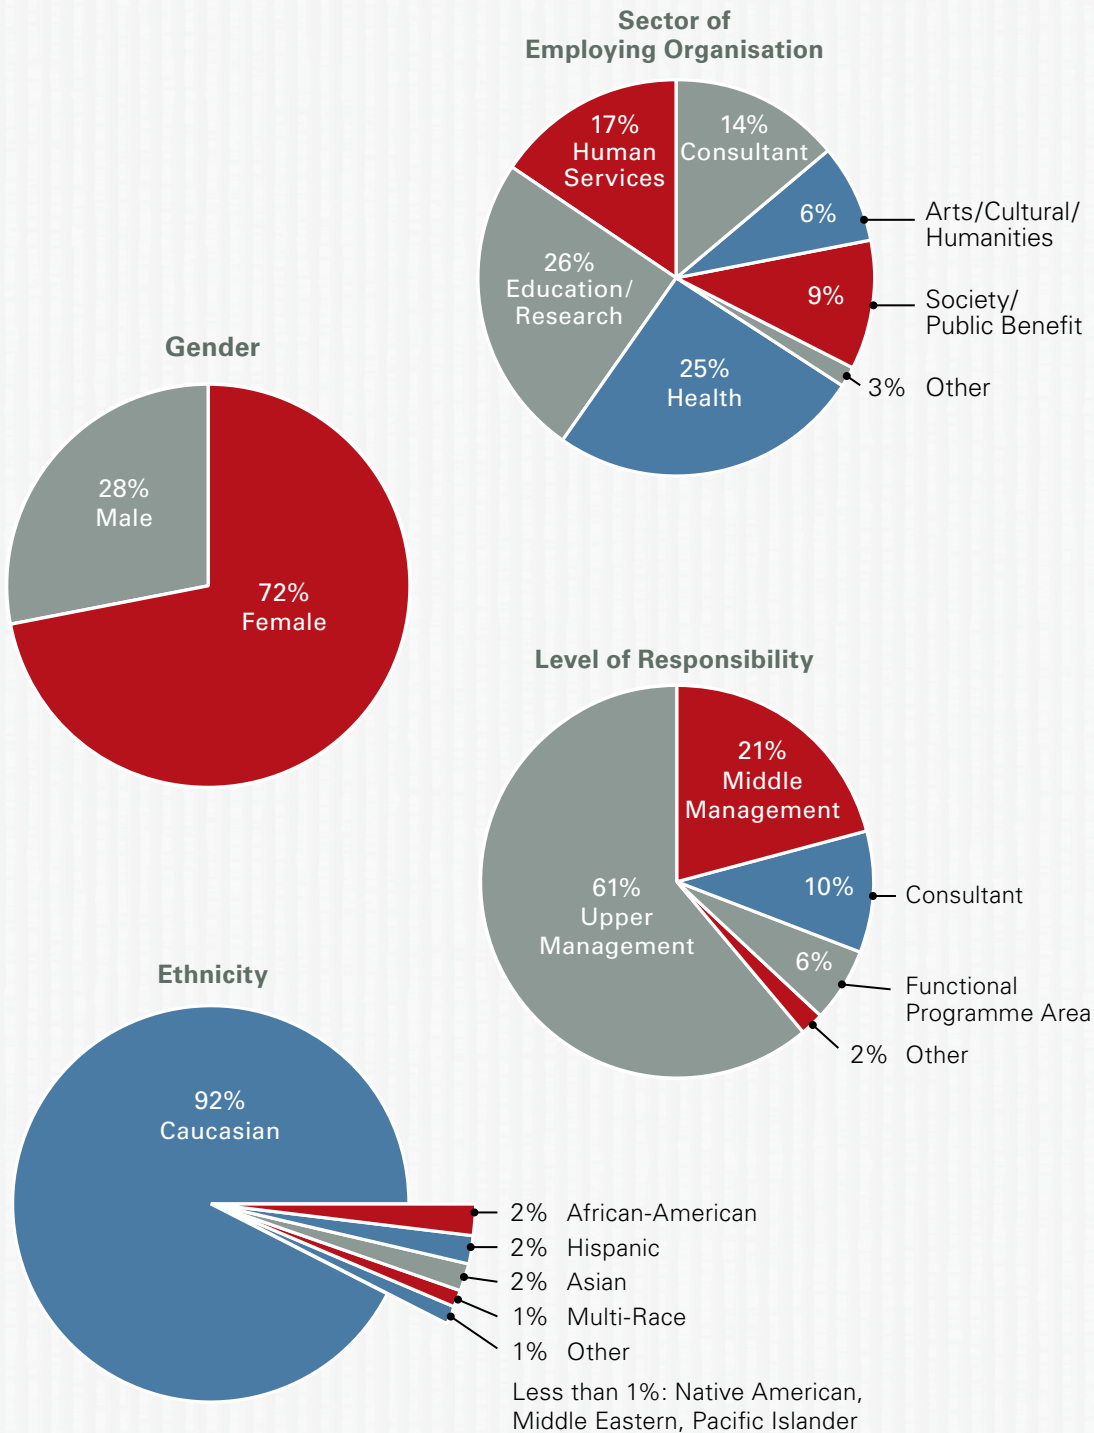

2014 Certificant Demographics