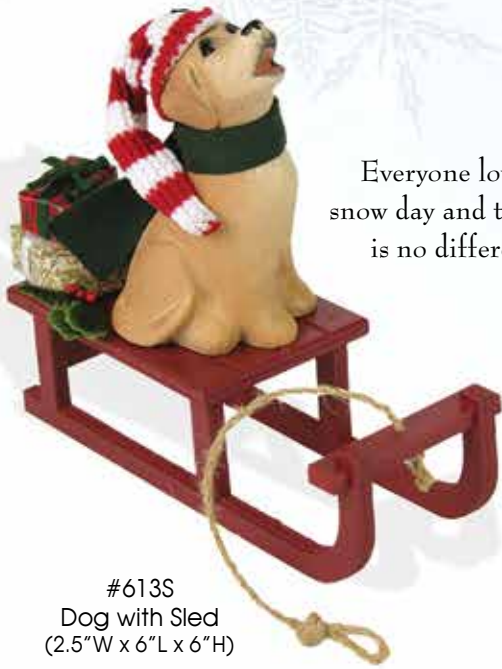

#613S
Dog with Sled
(2.5"W x 6"L x 6"H)

Everyone loves a snow day and this pup is no different!