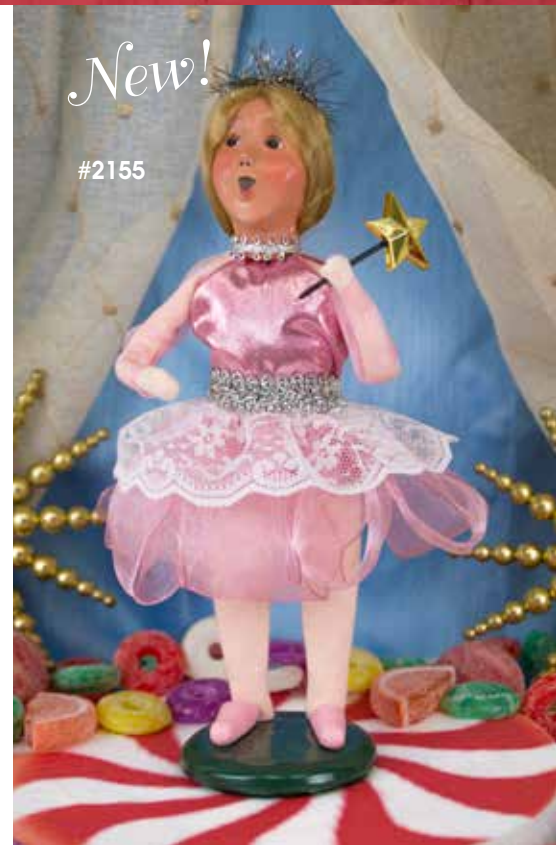

NUTCRACKER BALLET

A Holiday Masterpiece

Over 100 years old, the Nutcracker Ballet was first presented at the Mariinsky Theatre in Russia (1892). This holiday classic is the enchanting adventure of young Clara and her favorite Christmas toy, the Nutcracker, which comes alive on Christmas Eve and whisks her away to a magical kingdom. The Sugar Plum Fairy joins the group in 2019.

#2151	Clara	#2154	Drosselmeyer
#2152	Nutcracker	#2155	Sugar Plum Fairy
#2153	Mouse King	#664	Decorated Tree (18" High; Requires 3 "AA" Batteries; Not Included.)