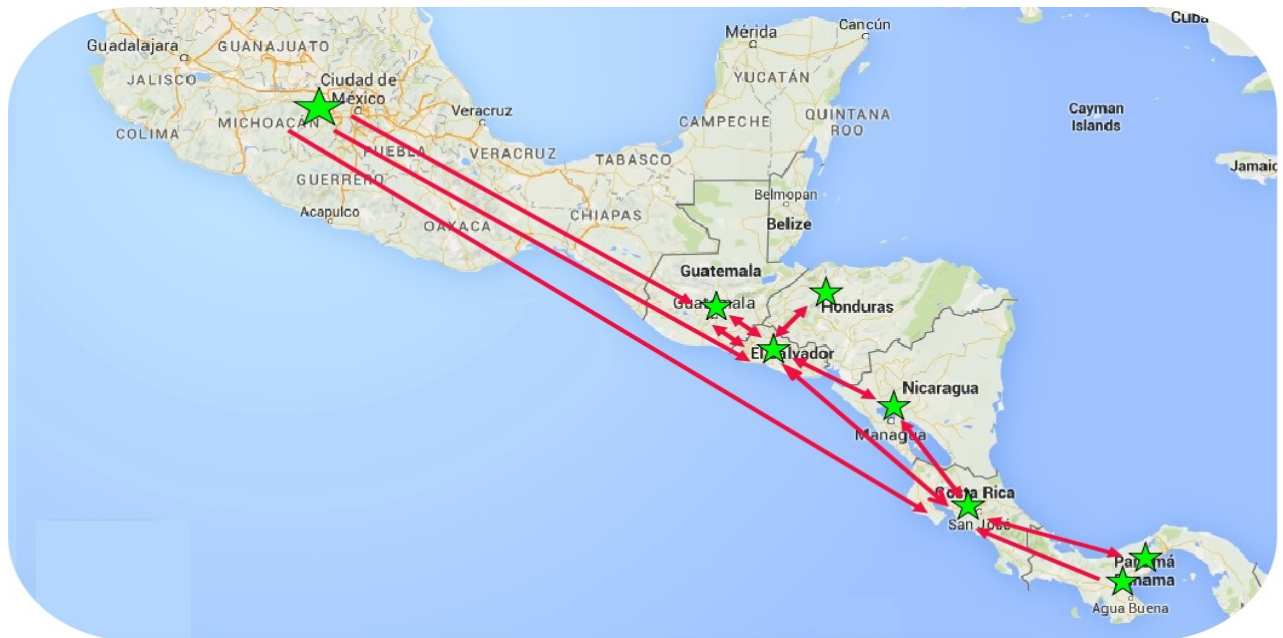

Intermodal Transit Time and Itinerary / Mexico - Central America and Panama

Details of Service

No	Origin	Destination	Cut off	Departure	Arrival
Route 1	Mexico	Guatemala	Friday	Tuesday from Mexico, DF	Monday
Route 2	Costa Rica	El Salvador	Friday	Tuesday	Thursday
	El Salvador	Costa Rica	Wednesday	Friday	Monday
Route 3	Costa Rica	Panama	Friday	Tuesday	Thursday
	Panama	Costa Rica	Wednesday	Friday	Monday
Route 4	Guatemala	El Salvador	Friday	Tuesday	Wednesday
	El Salvador	Guatemala	Monday	Thursday	Friday
	Guatemala	El Salvador	Monday	Thursday	Friday
2o. Departure	El Salvador	Guatemala	Wednesday	Friday	Saturday
	Honduras	El Salvador	Monday	Wednesday	Thursday
Route 5	El Salvador	Honduras	Wednesday	Friday	Saturday
	Nicaragua	Costa Rica	Monday	Wednesday	Friday
Route 6	Costa Rica	Nicaragua	Wednesday	Friday	Saturday
	Nicaragua	El Salvador	Monday	Wednesday	Thursday
Route 7	El Salvador	Nicaragua	Wednesday	Friday	Monday
	Guatemala	Belize	Friday	Monday	Wednesday
Route 8	Belize	Guatemala	Wednesday	Thursday	Saturday
	Costa Rica	Free Zone Colon, Panama	Friday	Tuesday	Tuesday (Next week)
Route 9	Free Zone Colon, Panama	Costa Rica	Wednesday	Friday	Monday
	Mexico	El Salvador	Wednesday	Friday from Mexico DF	Wednesday
Route 10	Mexico	Costa Rica	Thursday	Monday	Monday (Next week)
Route 11	Mexico	Costa Rica	Thursday	Monday	Monday (Next week)

Departures of Route 8 are each Guatemala - Belize are every 15 days

ORIGIN	DESTINATION (TRANSIT TIME - WORKING DAYS)					
	GUATEMALA	SAN SALVADOR	SAN PEDRO SULA	MANAGUA	SAN JOSE	PANAMA
MEXICO 1a. Departure	4	8	10	10	12	15
MEXICO 2a. Departure	5	4	7	7	7	10
MEXICO 3a. Departure	N/A	N/A	N/A	11	6	9
GUATEMALA	N/A	1	3	4	3	6
SAN SALVADOR	1	N/A	2	3	5	7
SAN PEDRO SULA	2	1	N/A	2	5	7
MANAGUA	3	2	3	N/A	1	8
SAN JOSE	4	4	5	1	N/A	3
PANAMA	6	5	6	7	3	N/A