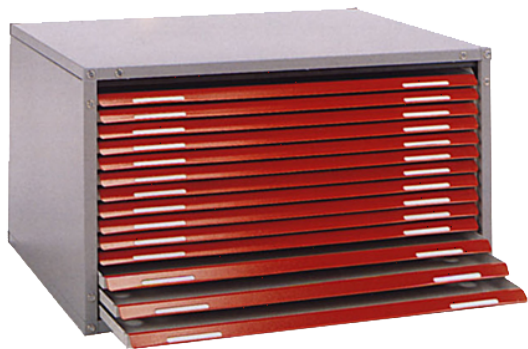

PRODUCT IMAGE

PRODUCT THUMBNAILS

PRODUCT DESCRIPTION

This all steel constructed cabinet is available six 25mm depth drawer sizes from A3 to AQ.
The Cabinet is available in 14 drawer units only. Units may be stacked to customer requirements. A wide range of colours are available.

FEATURES

- Full width drawer handle
- drawer loading up to 30Kg
- A3 - AQ with DE and OSM sizes
- 25mm drawers
- Rear curl on each drawer

BENEFITS

- Index card holder for easy referencing
- Drawer depth 25mm
- Choice of RAL Colours
- Unique design - 14 drawers
- High construction for continued usage