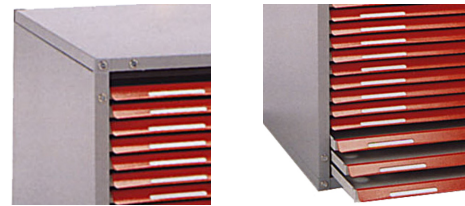

PRODUCT IMAGE

PRODUCT THUMBNAILS

PRODUCT DESCRIPTION

This all steel constructed cabinet is available six 25mm depth drawer sizes from A3 to AQ.
The Cabinet is available in 14 drawer units only. Units may be stacked to customer requirements. A wide range of colours are available.

FEATURES

- Full width drawer handle
- drawer loading up to 30Kg
- A3 - AQ with DE and OSM sizes
- 25mm drawers
- Rear curl on each drawer

BENEFITS

- Index card holder for easy referencing
- Drawer depth 25mm
- Choice of RAL Colours
- Unique design - 14 drawers
- High construction for continued usage