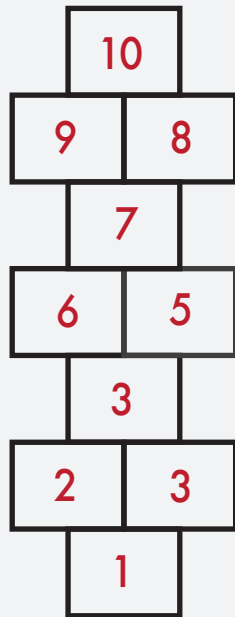

NUMBERED CIRCLES

CLOCK COMPASS

NUMBERED SNAKE

TURTLE GAMES

NUMBERED GRID

21	22	23	24	25
16	17	18	19	20
11	12	13	14	15
10	9	8	7	6
1	2	3	4	5

STEPPING STONES

Letter games

LETTER LINE

ALPHABET GRID

SUN-SAT

SUN
MON
TUES
WEDS
THUR
FRI
SAT

LETTER DINOSAUR

LETTER SNAKE

CHARLIE CATERPILLAR

Jumping games

STEPPING STONES IN A POND

ROCKET SHIP

HOPSCOTCH

HEIGHT/JUMP MEASURE
(3m wall)

STANDING JUMP

LENGTHENING FOOTPRINTS

GIRAFFE NECK

Creative play