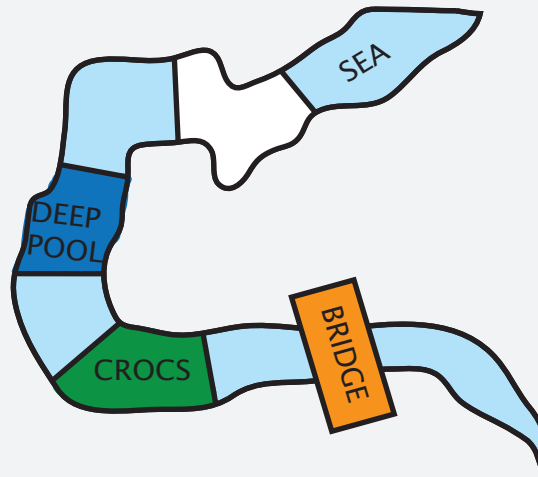

STEPPING STONES IN A POND

ROCKET SHIP

HOPSCOTCH

HEIGHT/JUMP MEASURE
(3m wall)

STANDING JUMP

LENGTHENING FOOTPRINTS

GIRAFFE NECK

Creative play

OPEN GRID:
Large for curriculum use.
Small for play use.

MAZE

CHEQUER BOARD

BOAT

CIRCLE

Creative play

FLAG GRID

NOUGHTS AND CROSSES

RIVER OBSTACLE

MAP OF THE WORLD

SOLAR SYSTEM

TRAIN

Sports games

CRICKET PRACTICE - SEMI

SHOOT

START