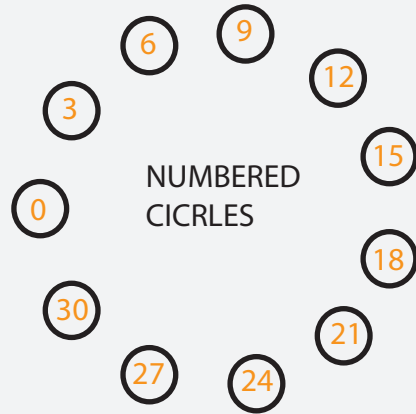

Aiming games

PIG TARGET
(for wall or grounds)

TARGET GAME
(wall or ground)

FLEXIBLE GOAL
(wall)

CRICKET STUMPS (wall)

TARGET FAN
(ground)

Number games

SEND A LETTER HOPSCOTCH

NUMBERED CIRCLES

CLOCK COMPASS

NUMBERED SNAKE

TURTLE GAMES

NUMBERED GRID

21	22	23	24	25
16	17	18	19	20
11	12	13	14	15
10	9	8	7	6
1	2	3	4	5

STEPPING STONES

Letter games