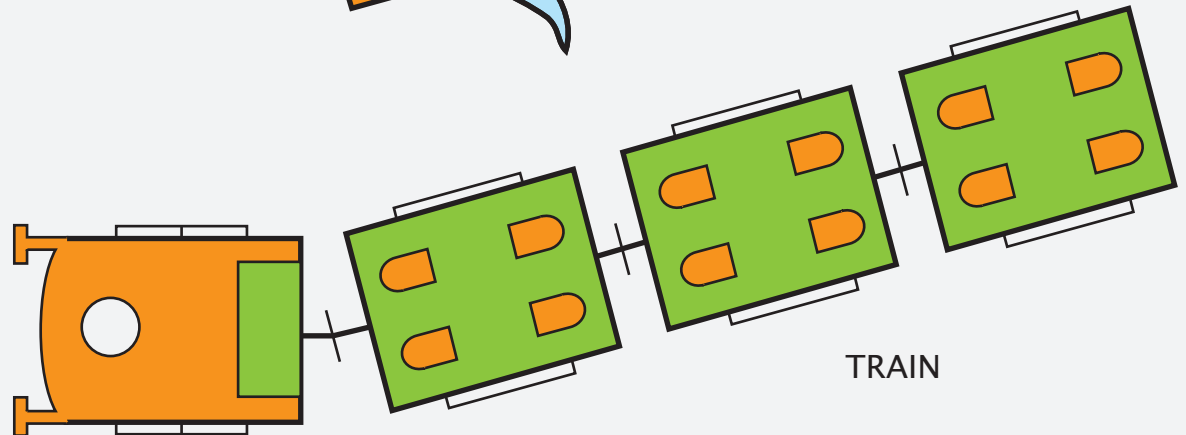

STEPPING STONES IN A POND

ROCKET SHIP

HOPSCOTCH

HEIGHT/JUMP MEASURE
(3m wall)

STANDING JUMP

LENGTHENING FOOTPRINTS

GIRAFFE NECK

Creative play

OPEN GRID:
Large for curriculum use.
Small for play use.

MAZE

CHEQUER BOARD

BOAT

CIRCLE

Creative play

FLAG GRID

NOUGHTS AND CROSSES

RIVER OBSTACLE

MAP OF THE WORLD

SOLAR SYSTEM

TRAIN

Sports games

CRICKET PRACTICE - SEMI

SHOOT

START