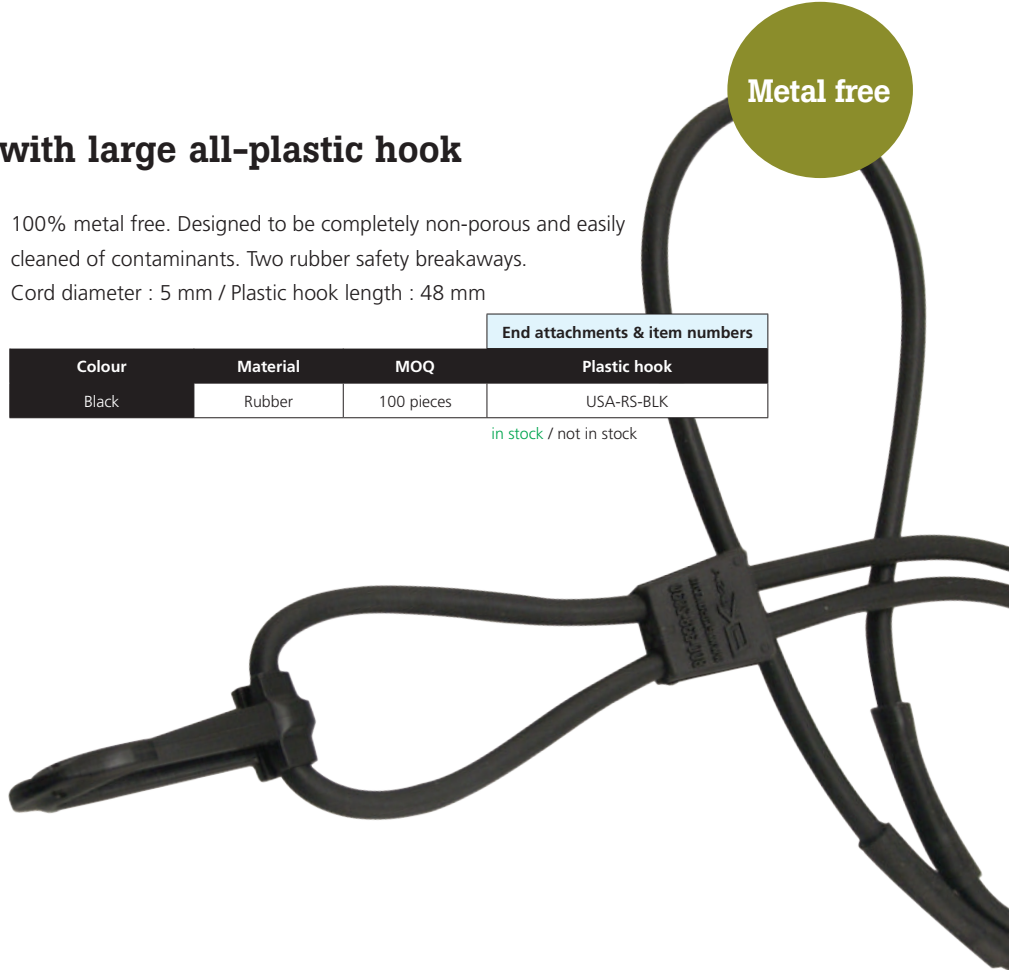

Rubber lanyards

Rubber lanyard breakaway with large all-plastic hook

Metal free

Attachment

Safety breakaway

100% metal free. Designed to be completely non-porous and easily cleaned of contaminants. Two rubber safety breakaways.

Cord diameter : 5 mm / Plastic hook length : 48 mm

End attachments & item numbers			
Colour	Material	MOQ	Plastic hook
Black	Rubber	100 pieces	USA-RS-BLK

in stock / not in stock