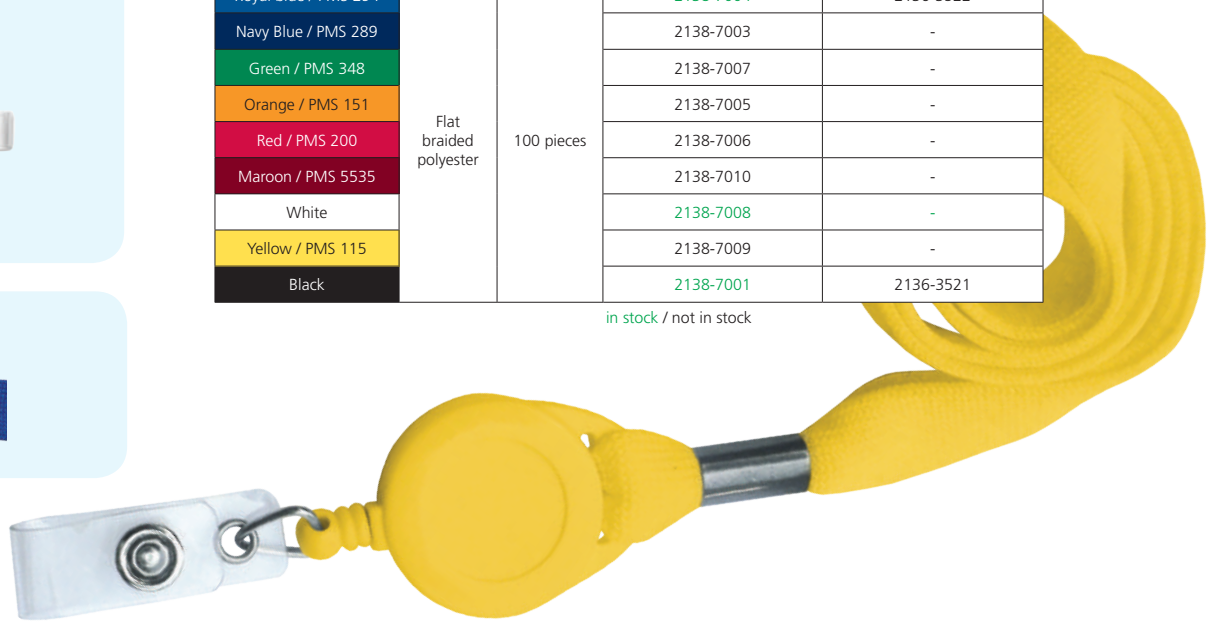

Lanyards badge reel combo

Customisable badge reel
(not in stock)

Flat braided polyester breakaway lanyards

Attachment

Safety breakaway

Plastic round slotted reel with clear vinyl strap connected to a breakaway lanyard.
Lanyard width : 16 mm / Reel diameter : 32 mm / Cut length : 864 mm

Colour	Material	MOQ	End attachments & item numbers	
			Slotted badge reel with clear vinyl strap	Smart Badge reel with "Quick Lock" button
Royal blue / PMS 294	Flat braided polyester	100 pieces	2138-7004	2136-3522
Navy Blue / PMS 289			2138-7003	-
Green / PMS 348			2138-7007	-
Orange / PMS 151			2138-7005	-
Red / PMS 200			2138-7006	-
Maroon / PMS 5535			2138-7010	-
White			2138-7008	-
Yellow / PMS 115			2138-7009	-
Black			2138-7001	2136-3521

in stock / not in stock