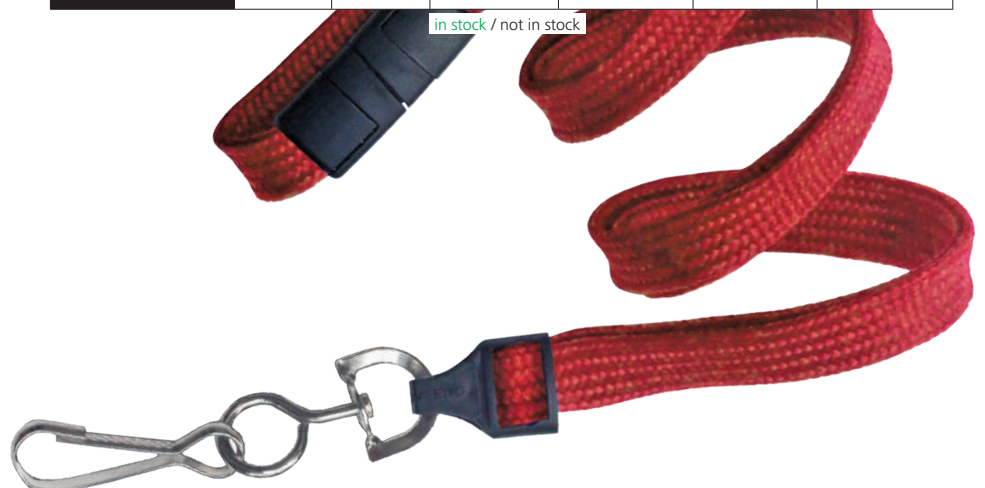

Braided polyester breakaway lanyards

Attachments

10 mm flat durable polyester lanyard with breakaway.
Functional yet light and comfortable.
Available in 9 colours and choice of 4 attachments.

Colour	Material	MOQ	End attachments & item numbers			
			Metal swivel hook	Bulldog clip	Trigger hook	Wide plastic no-twist hook
Royal blue / PMS 294	Braided polyester	100 pieces	2137-5002	2137-6002	2137-3602	2137-4745
Navy Blue / PMS 289			2137-5003	2137-6003	2137-3603	2137-4746
Red / PMS 200			2137-5006	2137-6006	2137-3606	2137-4747
White			2137-5008	2137-6008	2137-3608	2137-4741
Yellow / PMS 115			2137-5009	2137-6009	2137-3609	2137-4742
Green / PMS 348			2137-5004	-	2137-3604	2137-4748
Orange / PMS 151			2137-5005	-	-	-
Purple / PMS 268			2137-5013	-	-	-
Black			2137-5001	2137-6001	2137-3601	2137-4744

in stock / not in stock