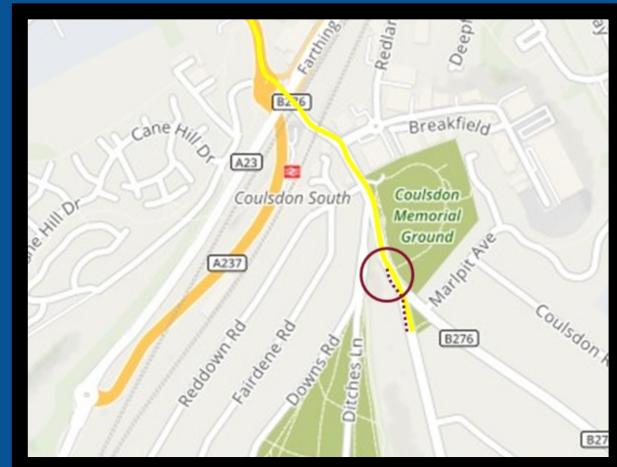

Directions

Car

We are located at 4 Marlpit Lane Coulsdon Surrey CR5 2HA facing Coulsdon Memorial Ground. Please feel free to use our drive to park.

Bus

Get the 60 toward Old Coulsdon and alight at Chaldon Way Gardens. We are a one-minute walk away if you head towards Marlpit Lane.

Train

Our nearest station is Coulsdon South. Exit onto Reddown Road and we are a 6-minute walk away.

Alternatively, you can get a train to Coulsdon Town. From there you can get a 60 bus or it's a 16-minute walk to Marlpit Lane.