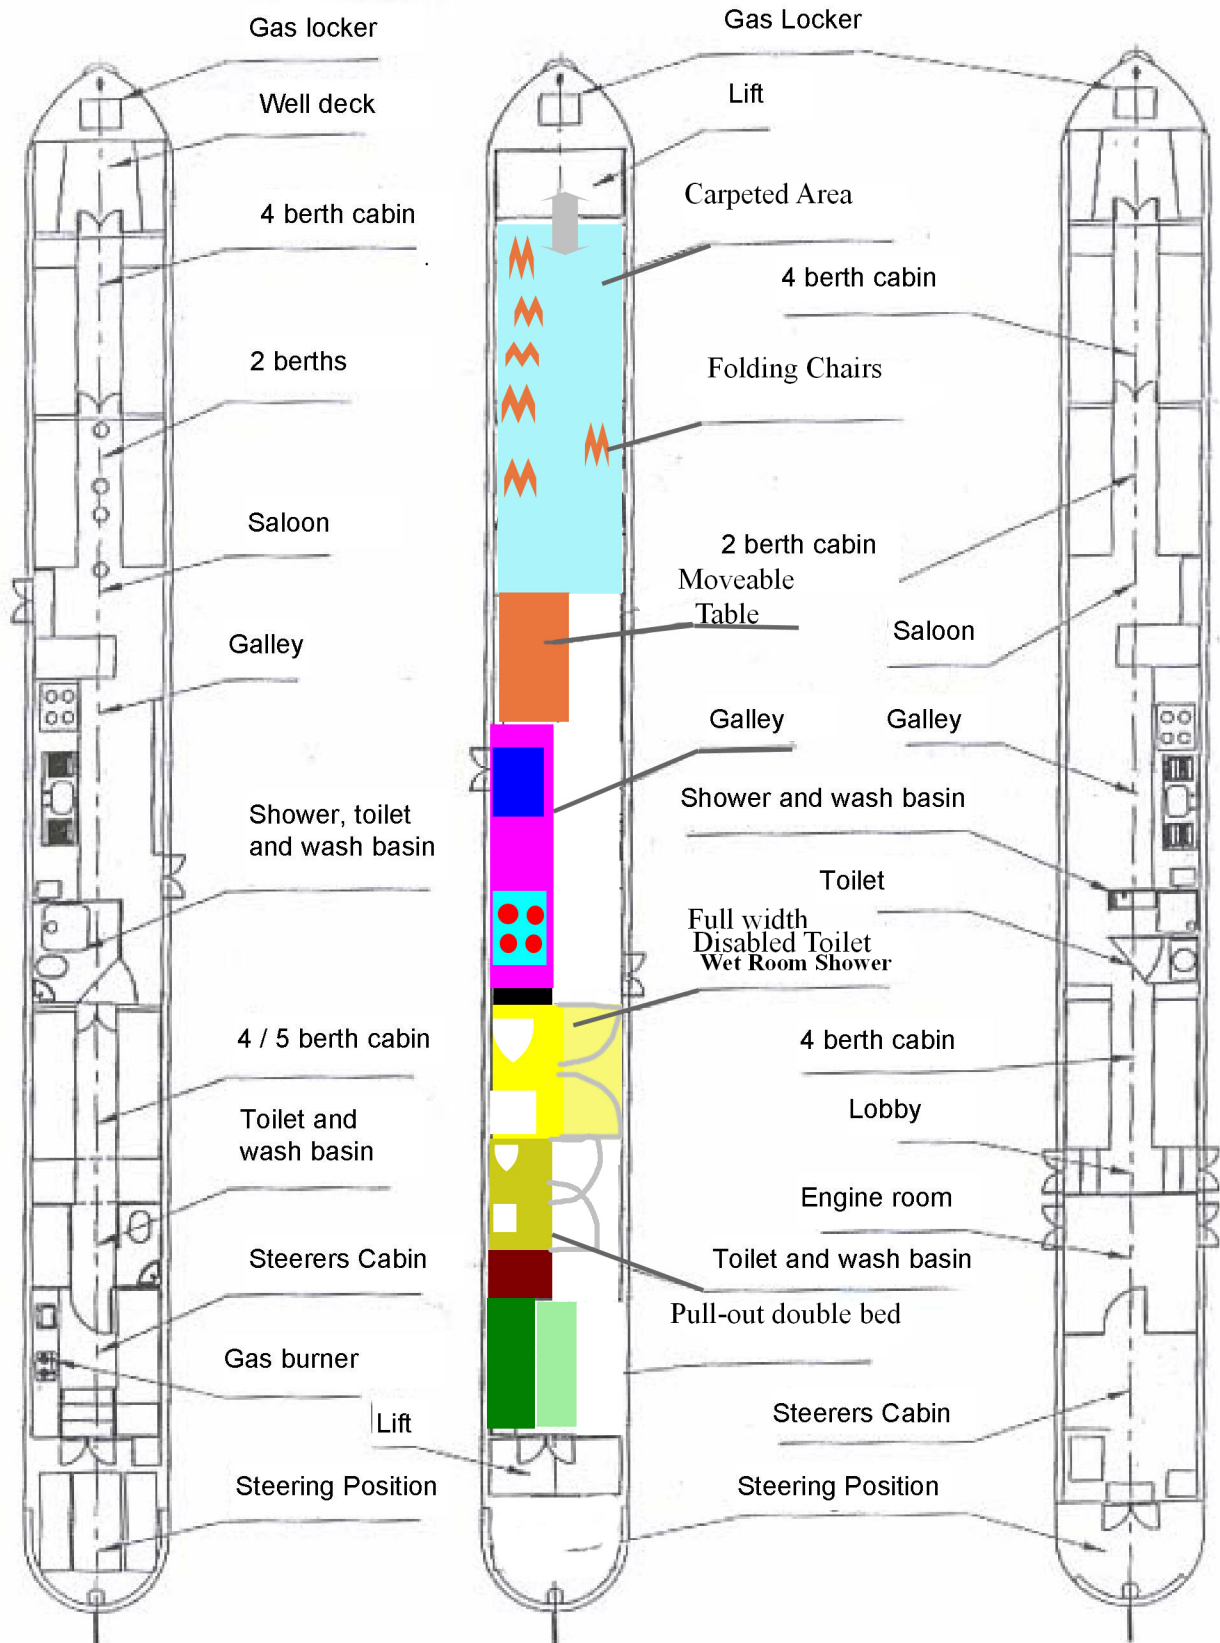

HNA NARROWBOAT LAYOUTS :

STAR

10 / 11 Berth (+ steerer)

SPIRIT

New Open Plan Layout
Camp Beds Available

PISCES

10 Berth (+ steerer)

n.b. all boats can accommodate 12 persons for day trips