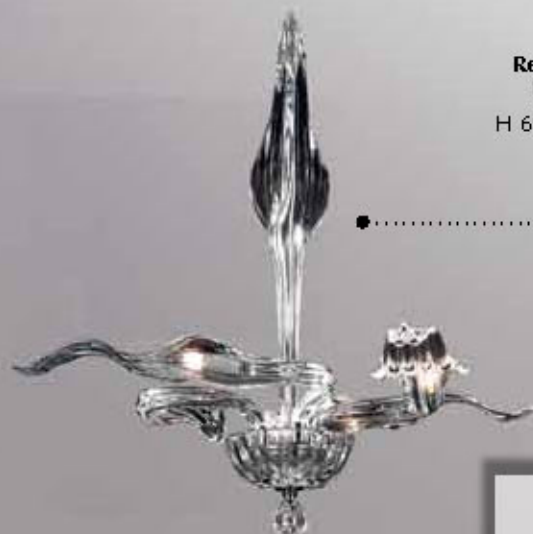

Available in Clear, White, Red, Amber, Purple, Champagne.

Ref: 640157 Arabella
Ø 119 x G9 40W
H 170 cm X ⌀ 175 cm

ALTEA

BOH

IS

Ref: 640159 Altea
 Ø 12+8+4 x G9 40W
 H 107 cm X ⌀ 110cm

Ref: 640159 Altea
 Ø 4 x G9 40W
 H 60 cm X ⌀ 60 cm