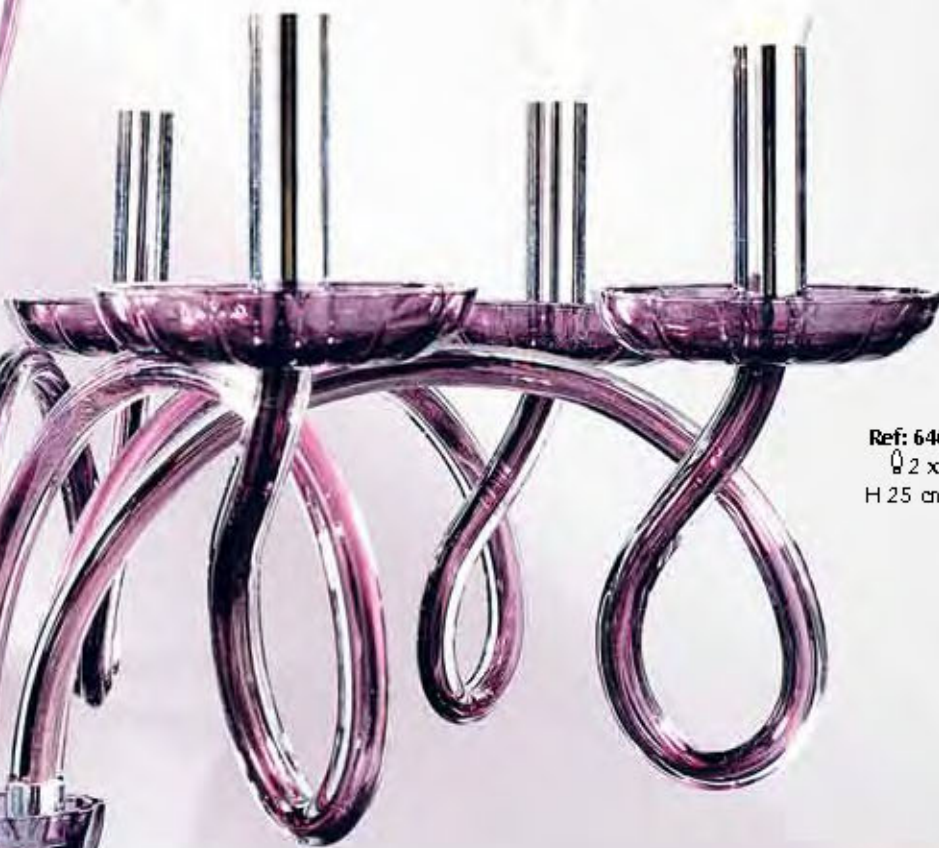

Ref: 640433 Amalfi
Ø 2 x E14 40W
H 25 cm X Ø 30 cm