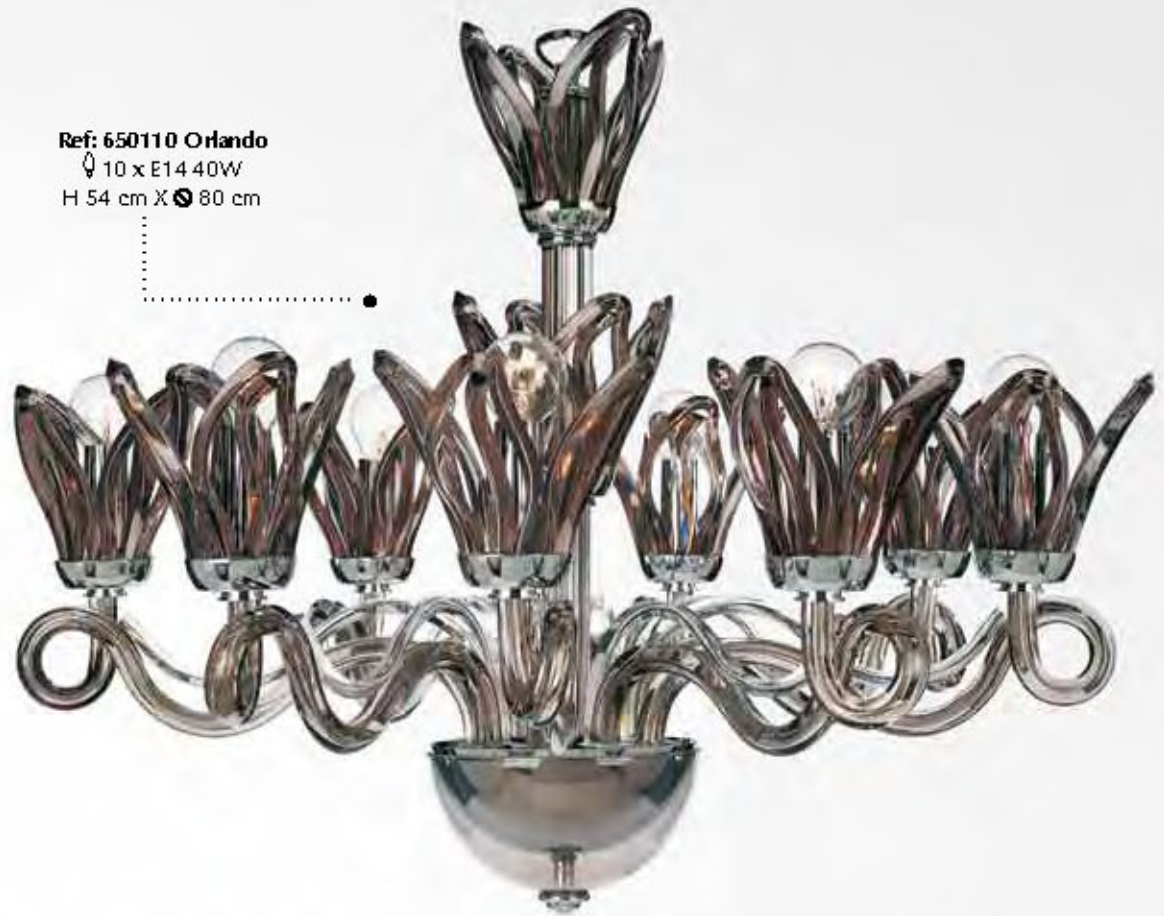

Reference	Description		Height x Ø cm
650109	Lamp	8	46x70
650109	Lamp	10	46x75
650109	Lamp	16	64x105
650409	Wall Lamp	2	35x35

Available in White, Purple.

ORLANDO

Ref: 650110 Orlando

10 x E14 40W

H 54 cm X Ø 80 cm