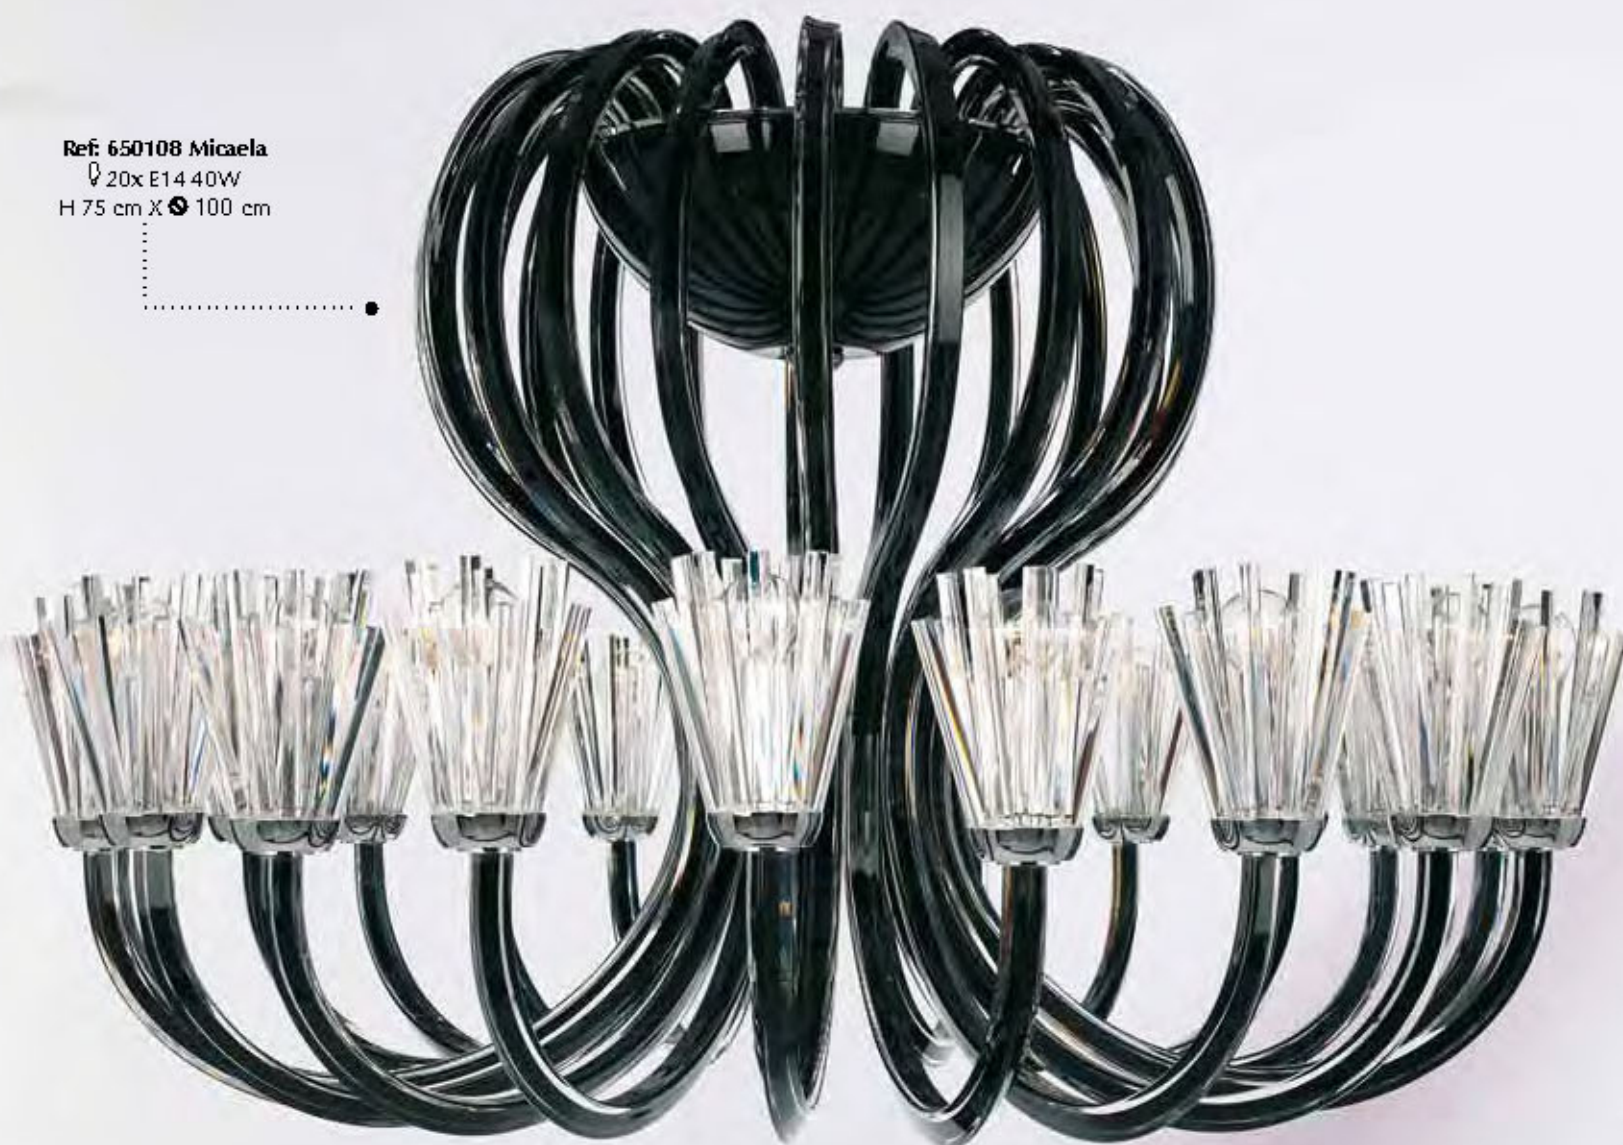

MICAELA

Ref: 650108 Micaela

Ø 20x E14 40W
H 75 cm X 100 cm

Available only in Black. Bobèche always in clear.