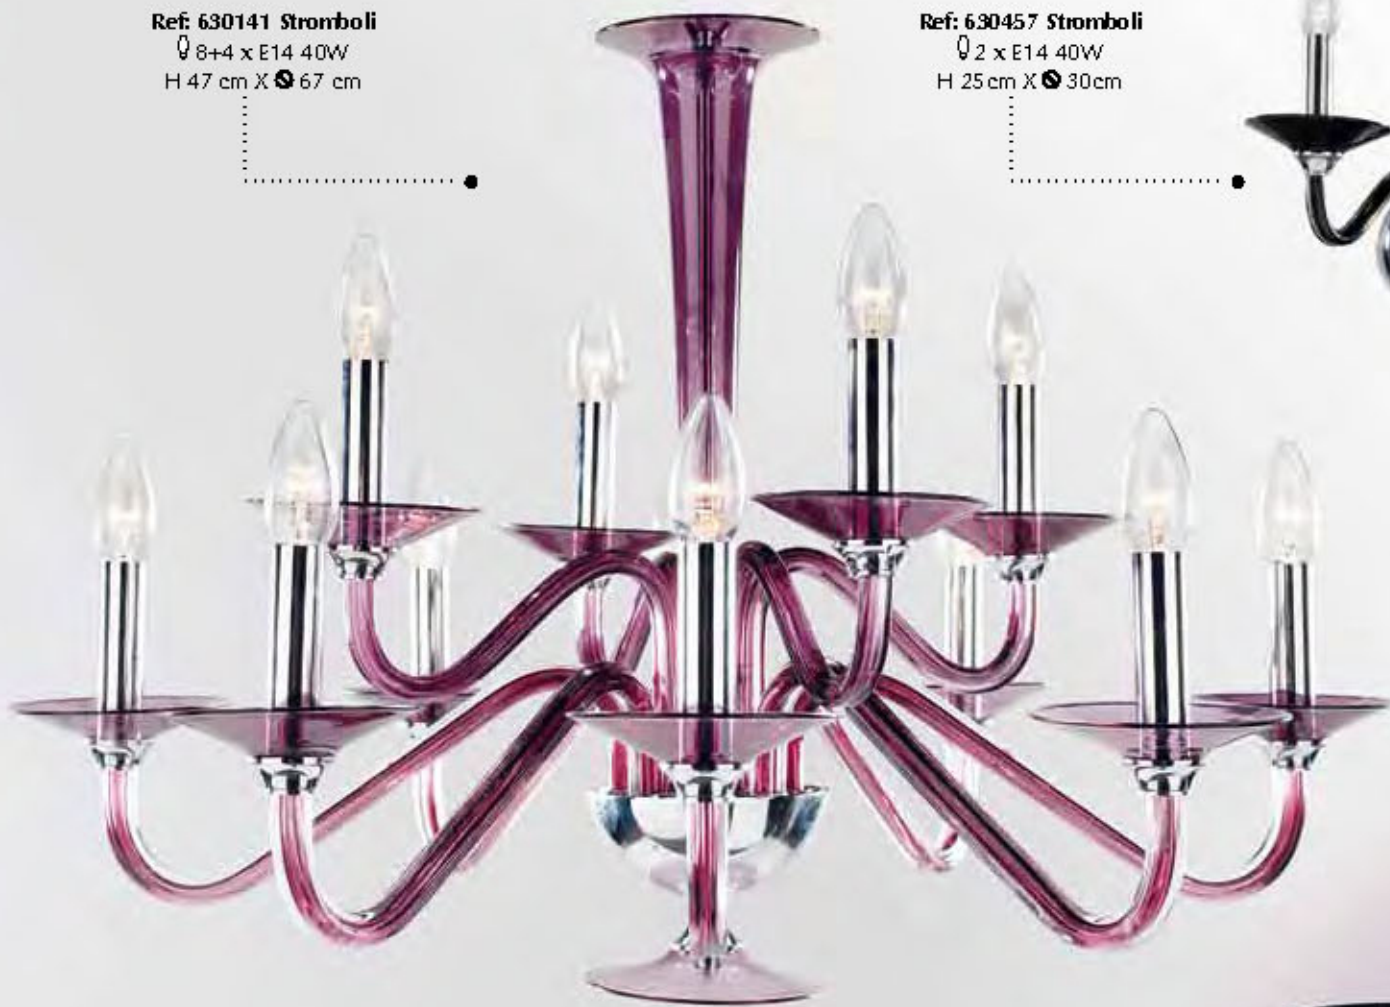

Available in Black, White, Purple.

STROMBOLI

Ref: 630141 Stromboli

Ø 8+4 x E14 40W
H 47 cm X ⌀ 67 cm

Ref: 630457 Stromboli

Ø 2 x E14 40W
H 25 cm X ⌀ 30 cm

Ref: 630141 Stromboli

Ø 8 x E14 40W
H 47 cm X ⌀ 67 cm