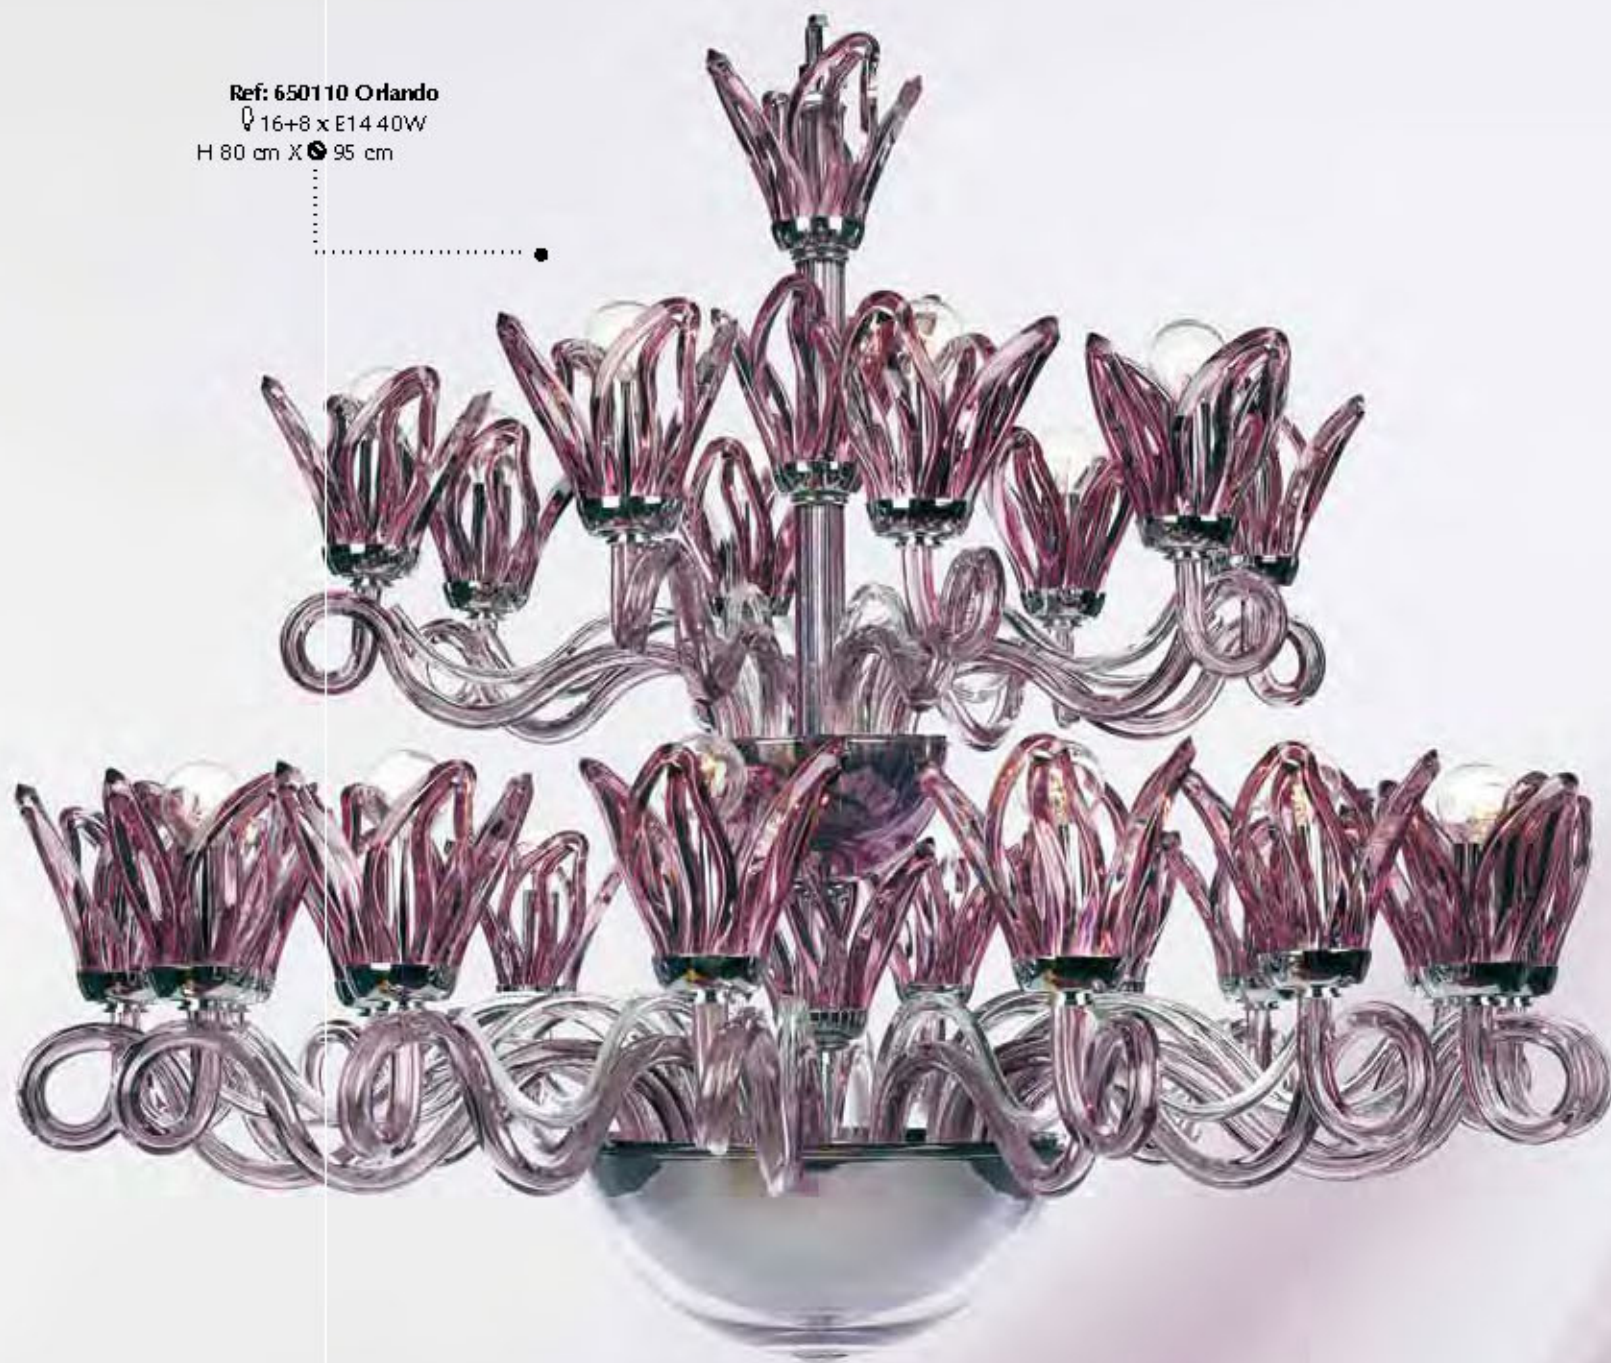

Ref: 650110 Orlando
⚡ 16+8 x E14 40W
H 80 cm X ⌀ 95 cm

Reference	Description		Height x ⌀ cm
650110	Lamp	6	54x70
650110	Lamp	8	54x70
650110	Lamp	10	54x80
650110	Lamp	16	65x95
650110	Lamp	16+8	80x95
650410	Wall Lamp	2	35x30

Available in Fume, Purple, Clear.