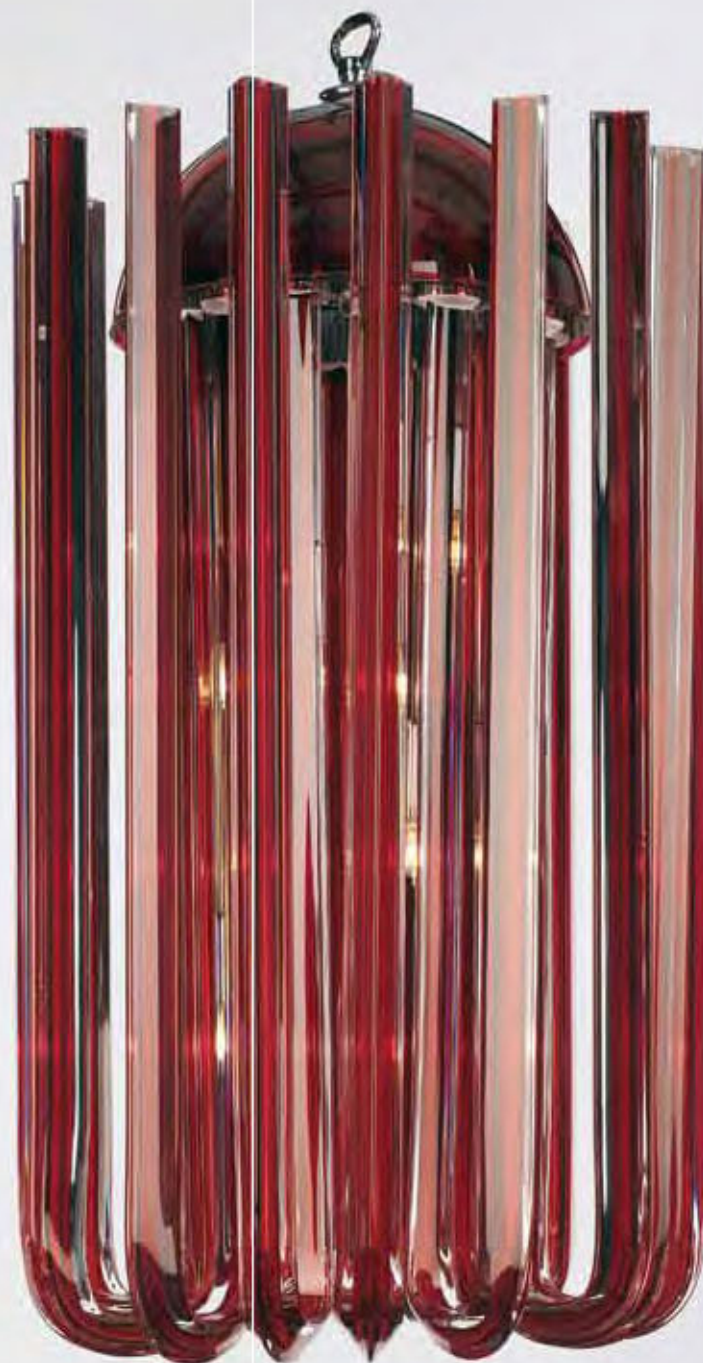

Available in Clear, Purple, Red.

TURKU

Ref: 630247 Turku
 1 x E14 40W
 H 54 cm X Ø 22 cm

JANEIRO

Ref: 630249 Janeiro
 1 x E14 40W
 H 48 cm X Ø 22 cm

Reference	Description		Height x Ø cm
630247	Pendant	1	54 x 22

Available in Clear, Purple, Red, Champagne.

Reference	Description		Height x Ø cm
630249	Pendant	1	48 x 22

Available in Clear, Purple, Red.

RAWSON

Ref: 630248 Rawson

4 x G9 40W
H 55 cm X Ø 30cm

Ref: 630248 Rawson