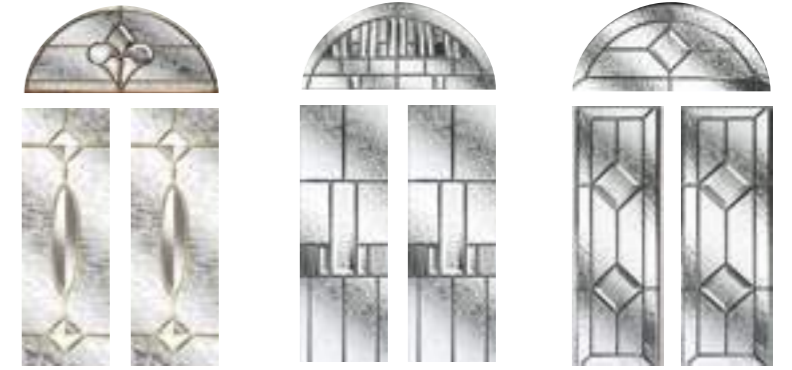

THE COMPOSITE  
DOOR RANGE

Glass pictured: Prairie

## WHY CHOOSE A COMPOSITE DOOR?

TOLEDO 1

Glass pictured:  
Reflections

TOLEDO 5

Only available in clear/obscure glass option

TOLEDO 3

Glass pictured:  
Elegance

GLASS OPTIONS

Brass Clarity\*\*