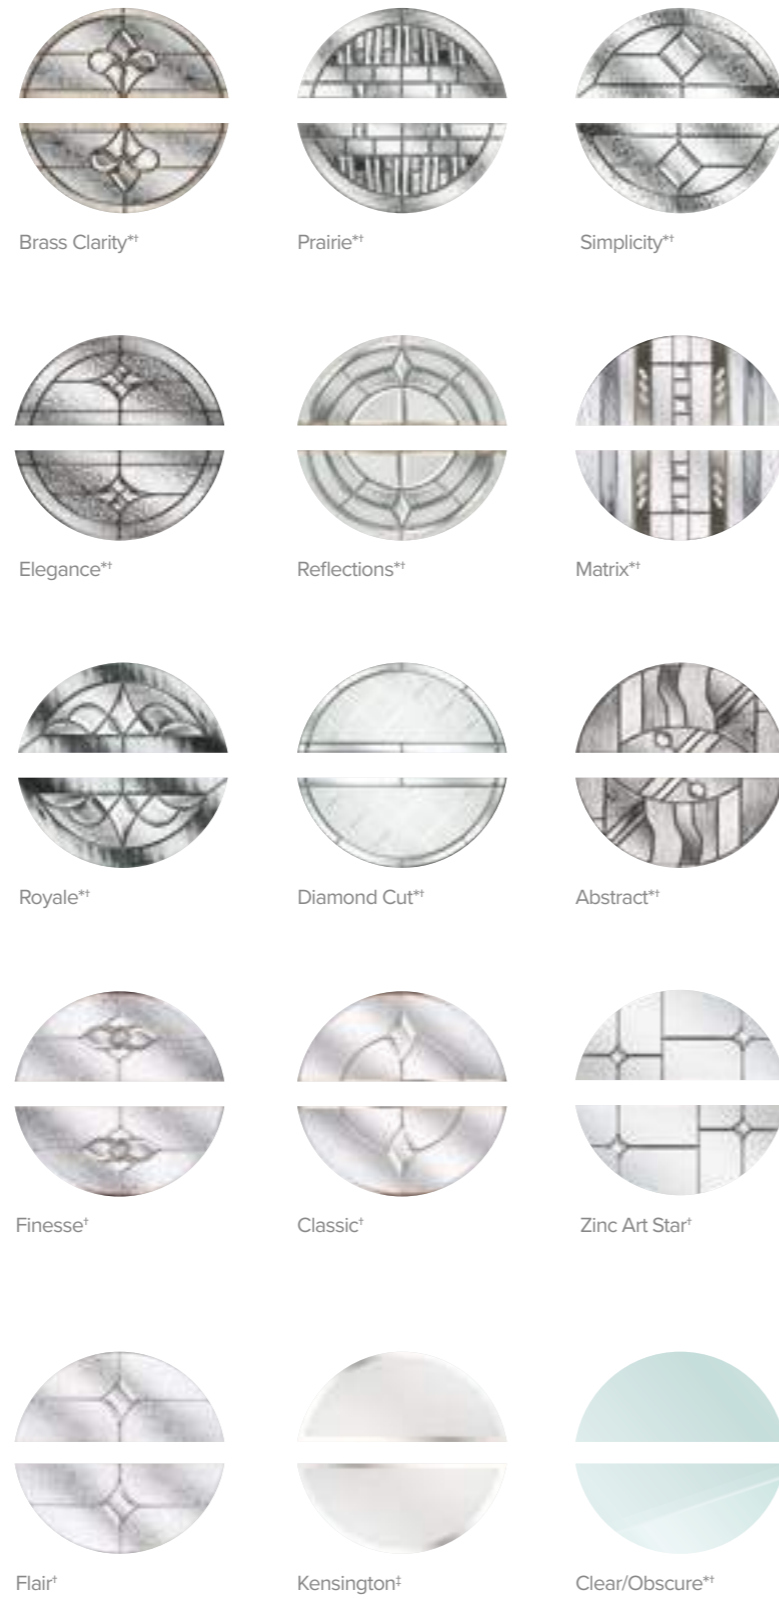

MADRID 2

GLASS OPTIONS

Glass pictured:
Elegance

*Secured by Design option. †Triple glazed only, comes with cracked Ice/blue chip backing glass.
‡Double glazed option only, comes with clear glass as standard, Pinpoint obscure glass available, request at point of order.
Some doors are shown in a bevelled frame, Sash UK only supply composite doors with a fully sculptured frame.