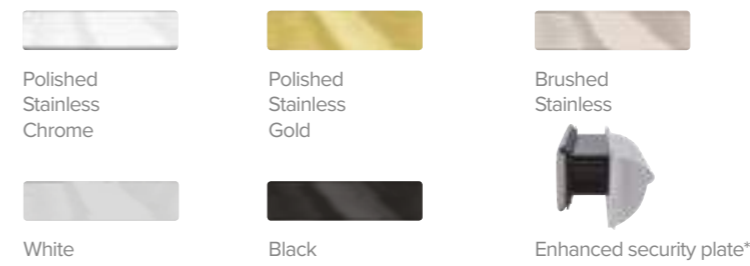

Standard letterplate options

*Enhanced security letter plate (TS008) available with all standard options.