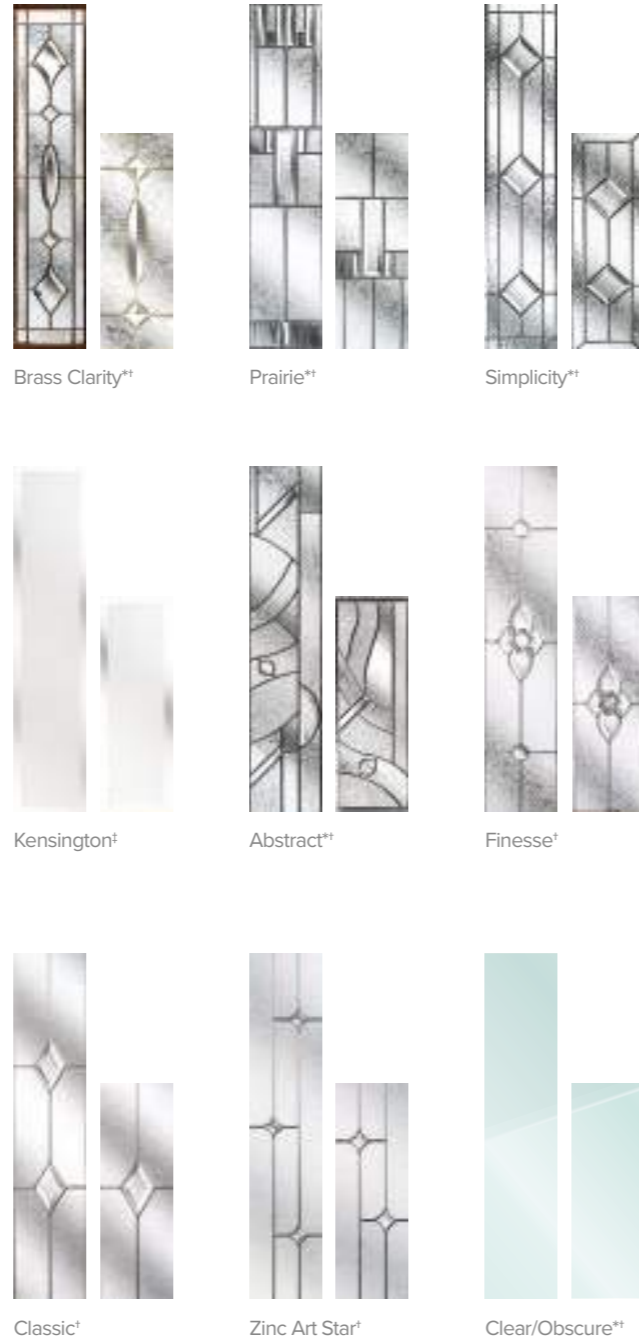

Glass pictured:  
Zinc Art Star

\*Secured by Design option. †Triple glazed only, comes with cracked Ice/blue chip backing glass.  
‡Double glazed option only, comes with clear glass as standard, Pinpoint obscure glass available, request at point of order.  
Some doors are shown in a bevelled frame, Sash UK only supply composite doors with a fully sculptured frame.

MONACO 2C

GLASS OPTIONS

MONACO 5R

MONACO 5L

Glass pictured:  
Classic

Brass Clarity\*\*

Prairie\*\*

Simplicity\*\*

Kensington†

Abstract\*\*

Finesse†

Classic†

Zinc Art Star†

Clear/Obscure\*\*

Glass pictured:  
Prairie

Heritage lock position shown