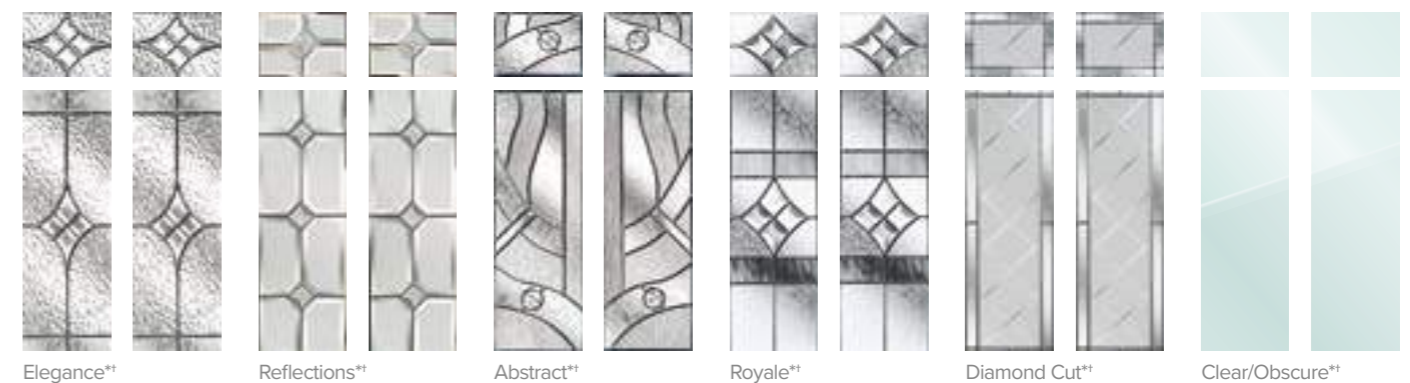

Elegance** Reflections** Abstract** Royale** Diamond Cut** Clear/Obscure**

*Secured by Design option. †Triple glazed only, comes with cracked Ice/blue chip backing glass.
‡Double glazed option only, comes with clear glass as standard, Pinpoint obscure glass available, request at point of order.
Some doors are shown in a bevelled frame, Sash UK only supply composite doors with a fully sculptured frame.