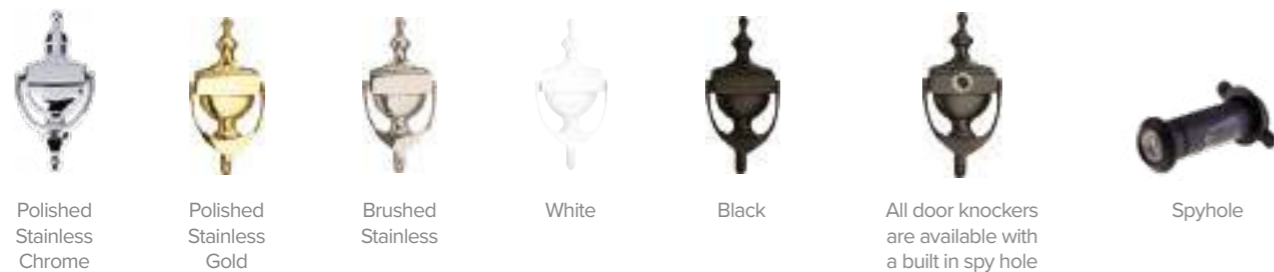

Standard range

Customise your door with these accessories, compatible with all doors in our standard range.

Standard outer frame colour options

Standard external door colour options

Standard internal door colour options

White

Thumb lock

Thumb lock option available on any door handle

Standard handle options

Standard knocker options

For all variants and available options please refer to the matrix at the end of the brochure.