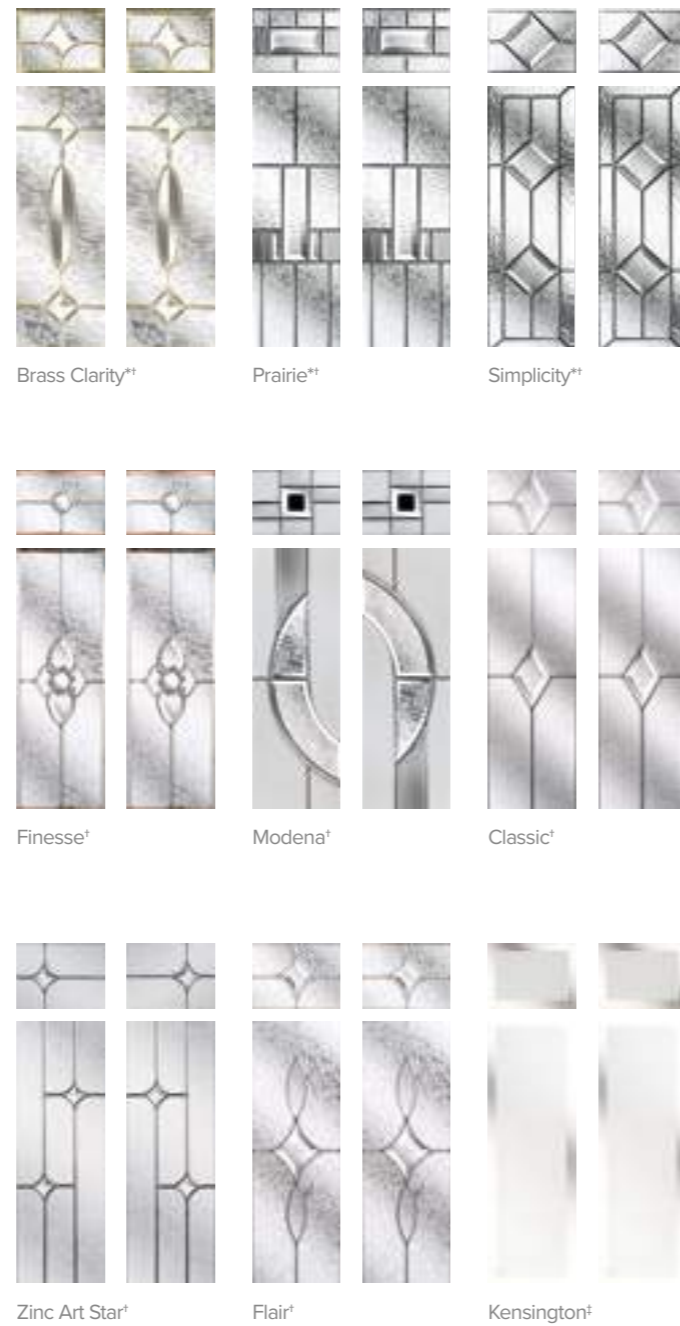

GLASS OPTIONS

[*]Secured by Design option. [†]Triple glazed only, comes with cracked Ice/blue chip backing glass.
[‡]Double glazed option only, comes with clear glass as standard, Pinpoint obscure glass available, request at point of order.
Some doors are shown in a bevelled frame, Sash UK only supply composite doors with a fully sculptured frame.