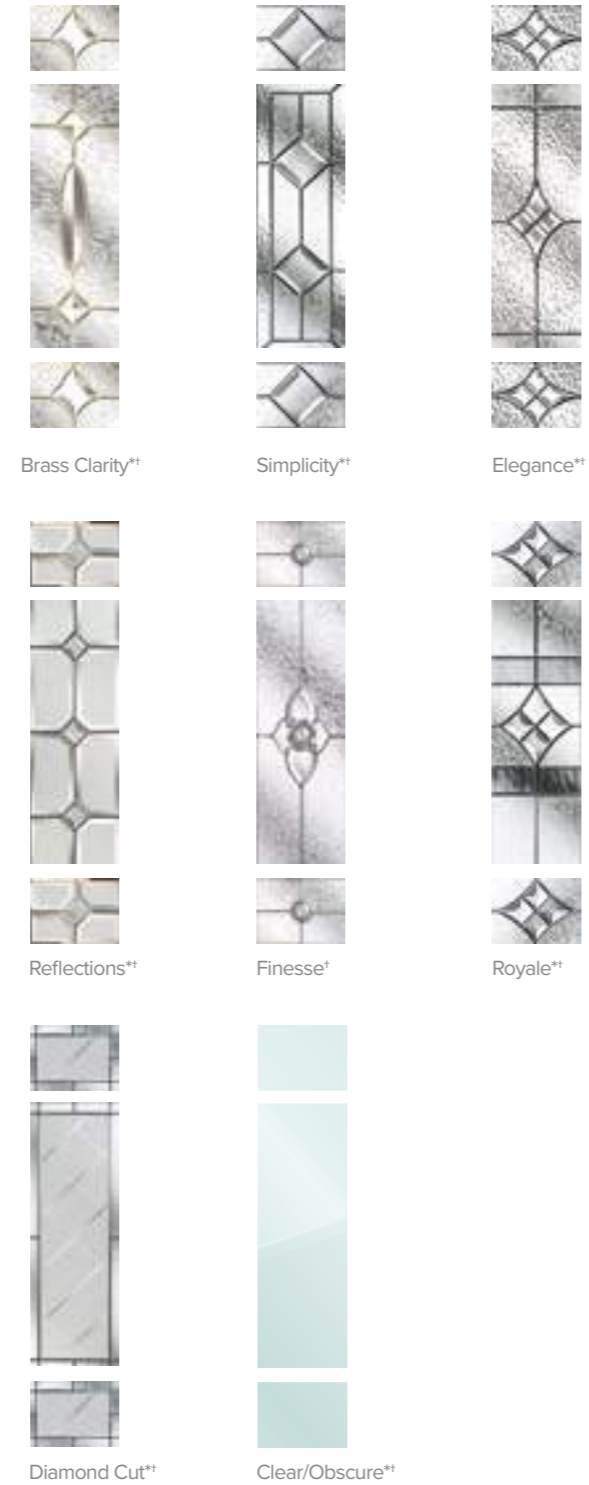

GLASS OPTIONS

*Secured by Design option. †Triple glazed only, comes with cracked Ice/blue chip backing glass.
‡Double glazed option only, comes with clear glass as standard, Pinpoint obscure glass available, request at point of order.
Some doors are shown in a bevelled frame, Sash UK only supply composite doors with a fully sculptured frame.