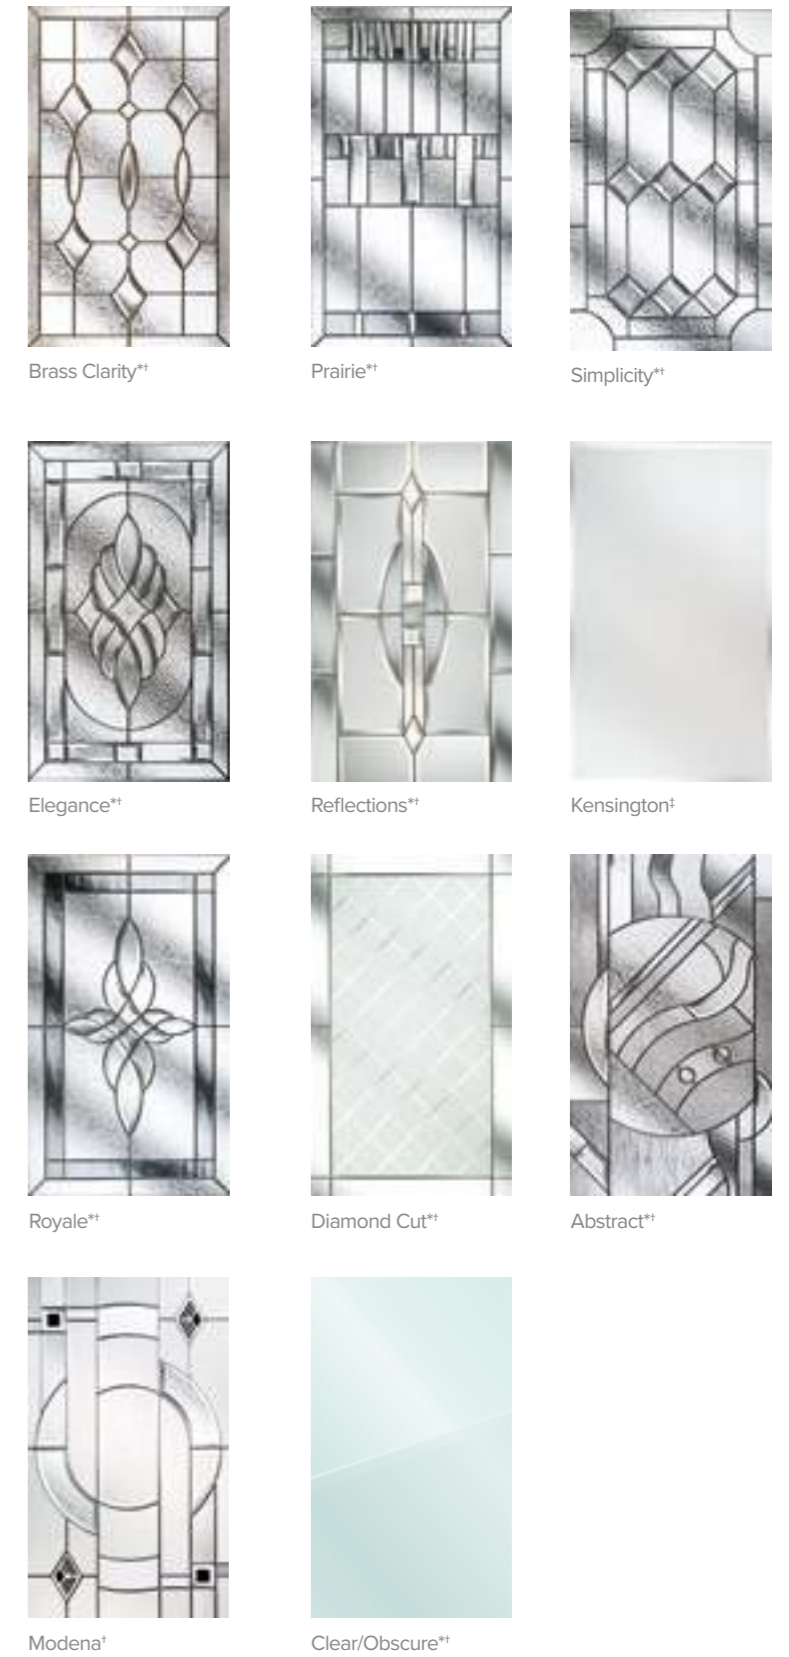

MADRID 5

GLASS OPTIONS

Glass pictured:
Elegance

*Secured by Design option. †Triple glazed only, comes with cracked Ice/blue chip backing glass.
‡Double glazed option only, comes with clear glass as standard, Pinpoint obscure glass available, request at point of order.
Some doors are shown in a bevelled frame, Sash UK only supply composite doors with a fully sculptured frame.