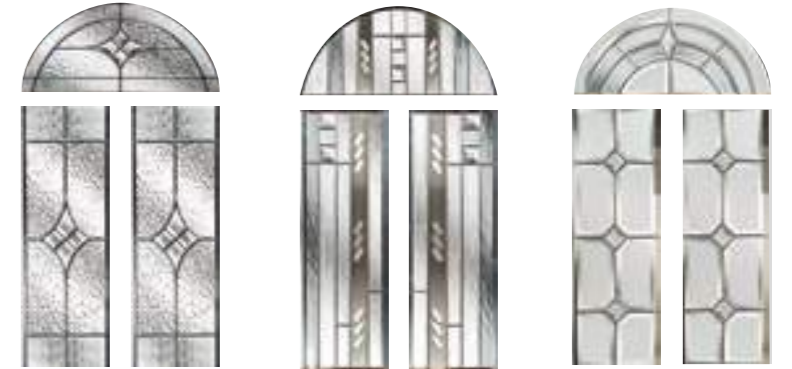

Elegance**

Matrix**

Reflections**