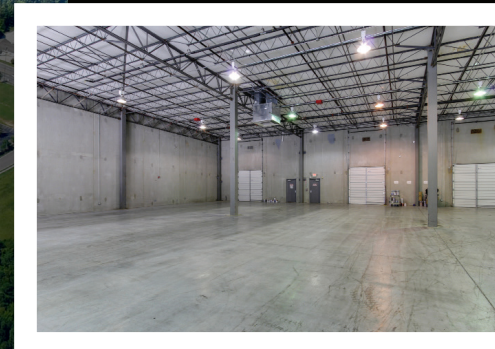

From Presidential Park West, To:

Raleigh-Durham International Airport (RDU):	8 miles/12 minutes
Research Triangle Park (RTP):	1 mile/2 minutes
Brier Creek Shopping Center:	4.5 miles/9 minutes
Durham Freeway (Highway 147):	1.5 miles/4 minutes
Interstate 40:	4.5 miles/8 minutes
Interstate 540:	4.5 miles/8 minutes