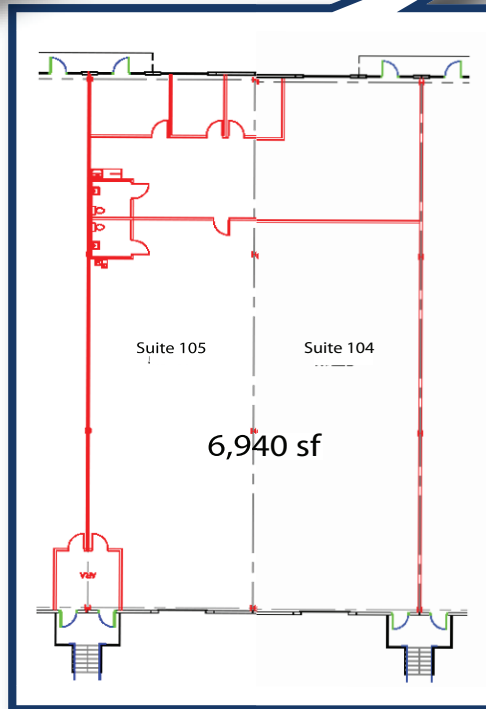

## 55,590 SF Flex Space

## BUILDING FEATURES

**Building Size:** 55,590 sf

**Column Spacing:** 31'5" x 36'

**Ceiling Height to joist to deck:** 22' to joist & 24' to deck

**Parking:** 2.3 per 1,000 sf

**Fire Protection:** Wet system

### Floorplan layout

\* Floorplans are for illustrative purposes only & are not to scale