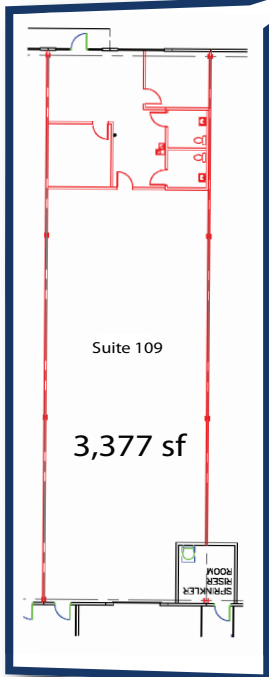

Presidential Park West

2330 Presidential Drive, Durham, NC 27703

COMING SOON

55,590 SF Flex Space

Floorplan layout

* Floorplans are for illustrative purposes only & are not to scale

Presidential Park West

2330 Presidential Drive, Durham, NC 27703

COMING SOON

55,590 SF Flex Space

Demographics	1 Mile	3 Miles	5 Miles
2019 Population	1,555	30,659	115,918
Households	579	12,993	49,043
Average Age	34.90	35.80	36.20