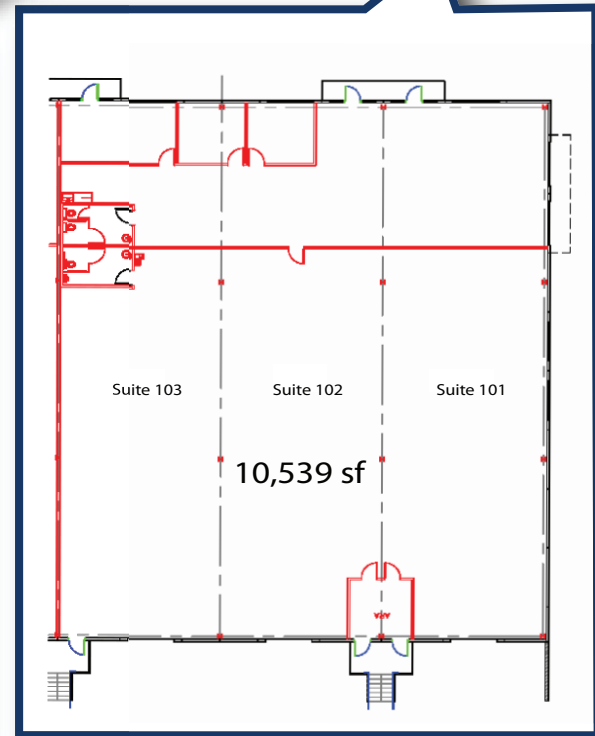

## 55,590 SF Flex Space

## BUILDING FEATURES

**Building Size:** 55,590 sf

**Column Spacing:** 31'5" x 36'

**Ceiling Height to joist to deck:** 22' to joist & 24' to deck

**Parking:** 2.3 per 1,000 sf

**Fire Protection:** Wet system

### Floorplan layout

\* Floorplans are for illustrative purposes only & are not to scale