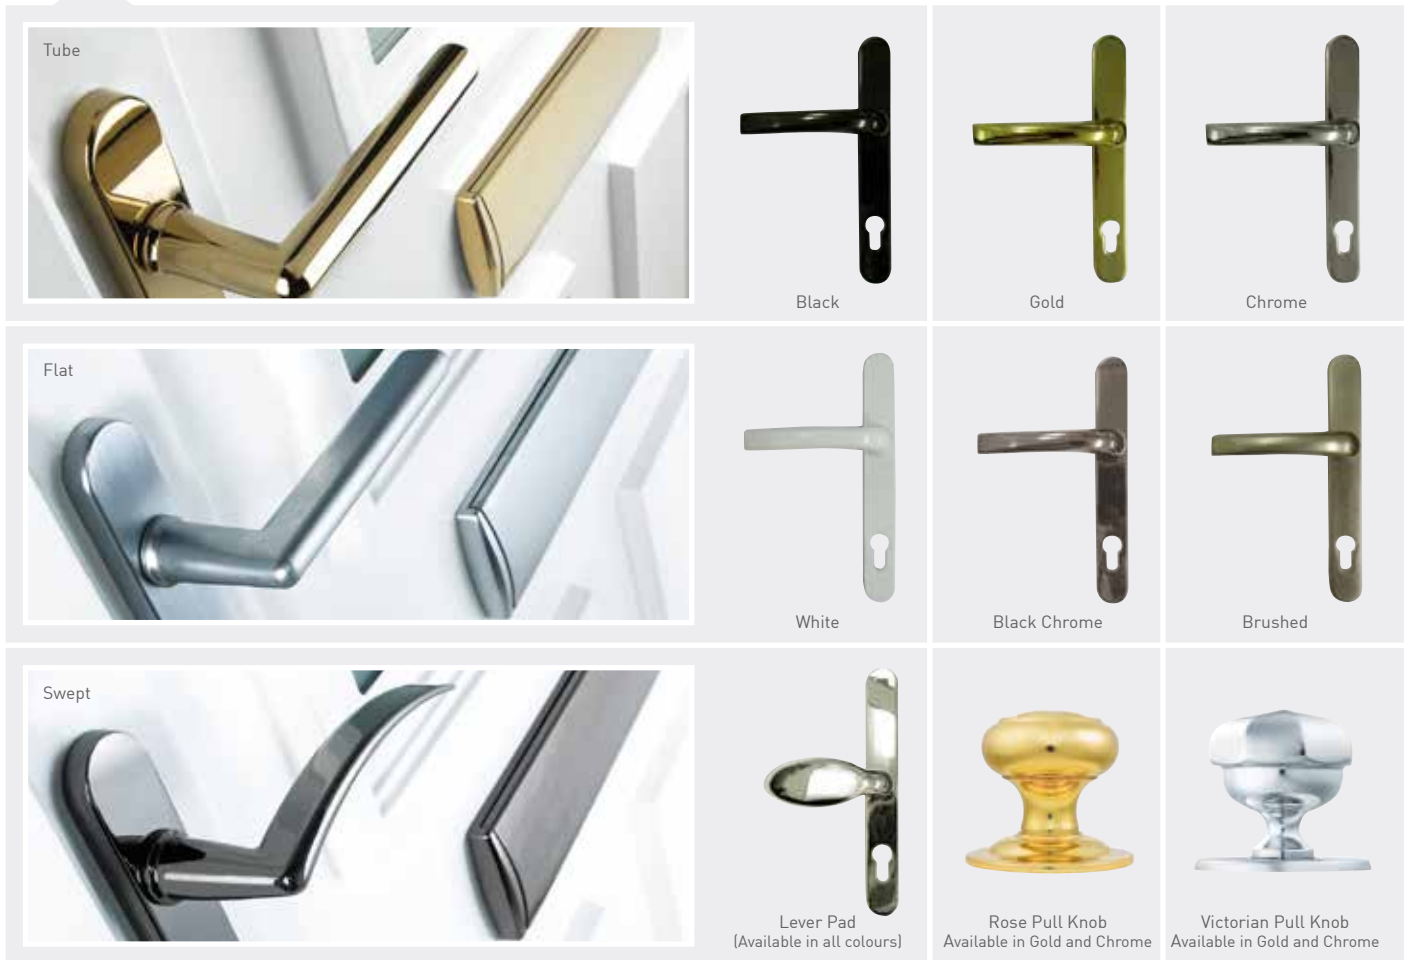

Accessories

A fine selection of beautiful accessories to perfectly complement your choice of door. Whether modern or traditional you will find an accessory to really make your door stand out.

Door knockers

Hinges

Our new slimline, face fixed flag hinge is sleek and modern. It has successfully gone through Pas 23-24 testing.

Butt hinge

* Please note, on outward opening doors we fit a pencil butt hinge which is available in white, gold, black and brushed finish.

Handles

A large range of premium quality handles to complement our doors. Available with a choice of a standard lever or one of the three exclusive options across the whole range of finishes. (N.B split spindle option not available on the exclusive shaped range).

Thresholds

To allow for every circumstance we offer the largest range of door thresholds. All of our Stormguard aluminium thresholds are Part 'M' compliant within the latest Building Regulations for easy access.