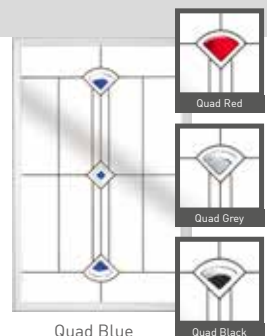

Beeston 1CGB-B (White Bar Only)

Beeston 1 Trio Square Green

Beeston Integral blind (white only)

Beeston GB

Beeston Elegance

Beeston Brilliance

Diamond Red

Quad Blue