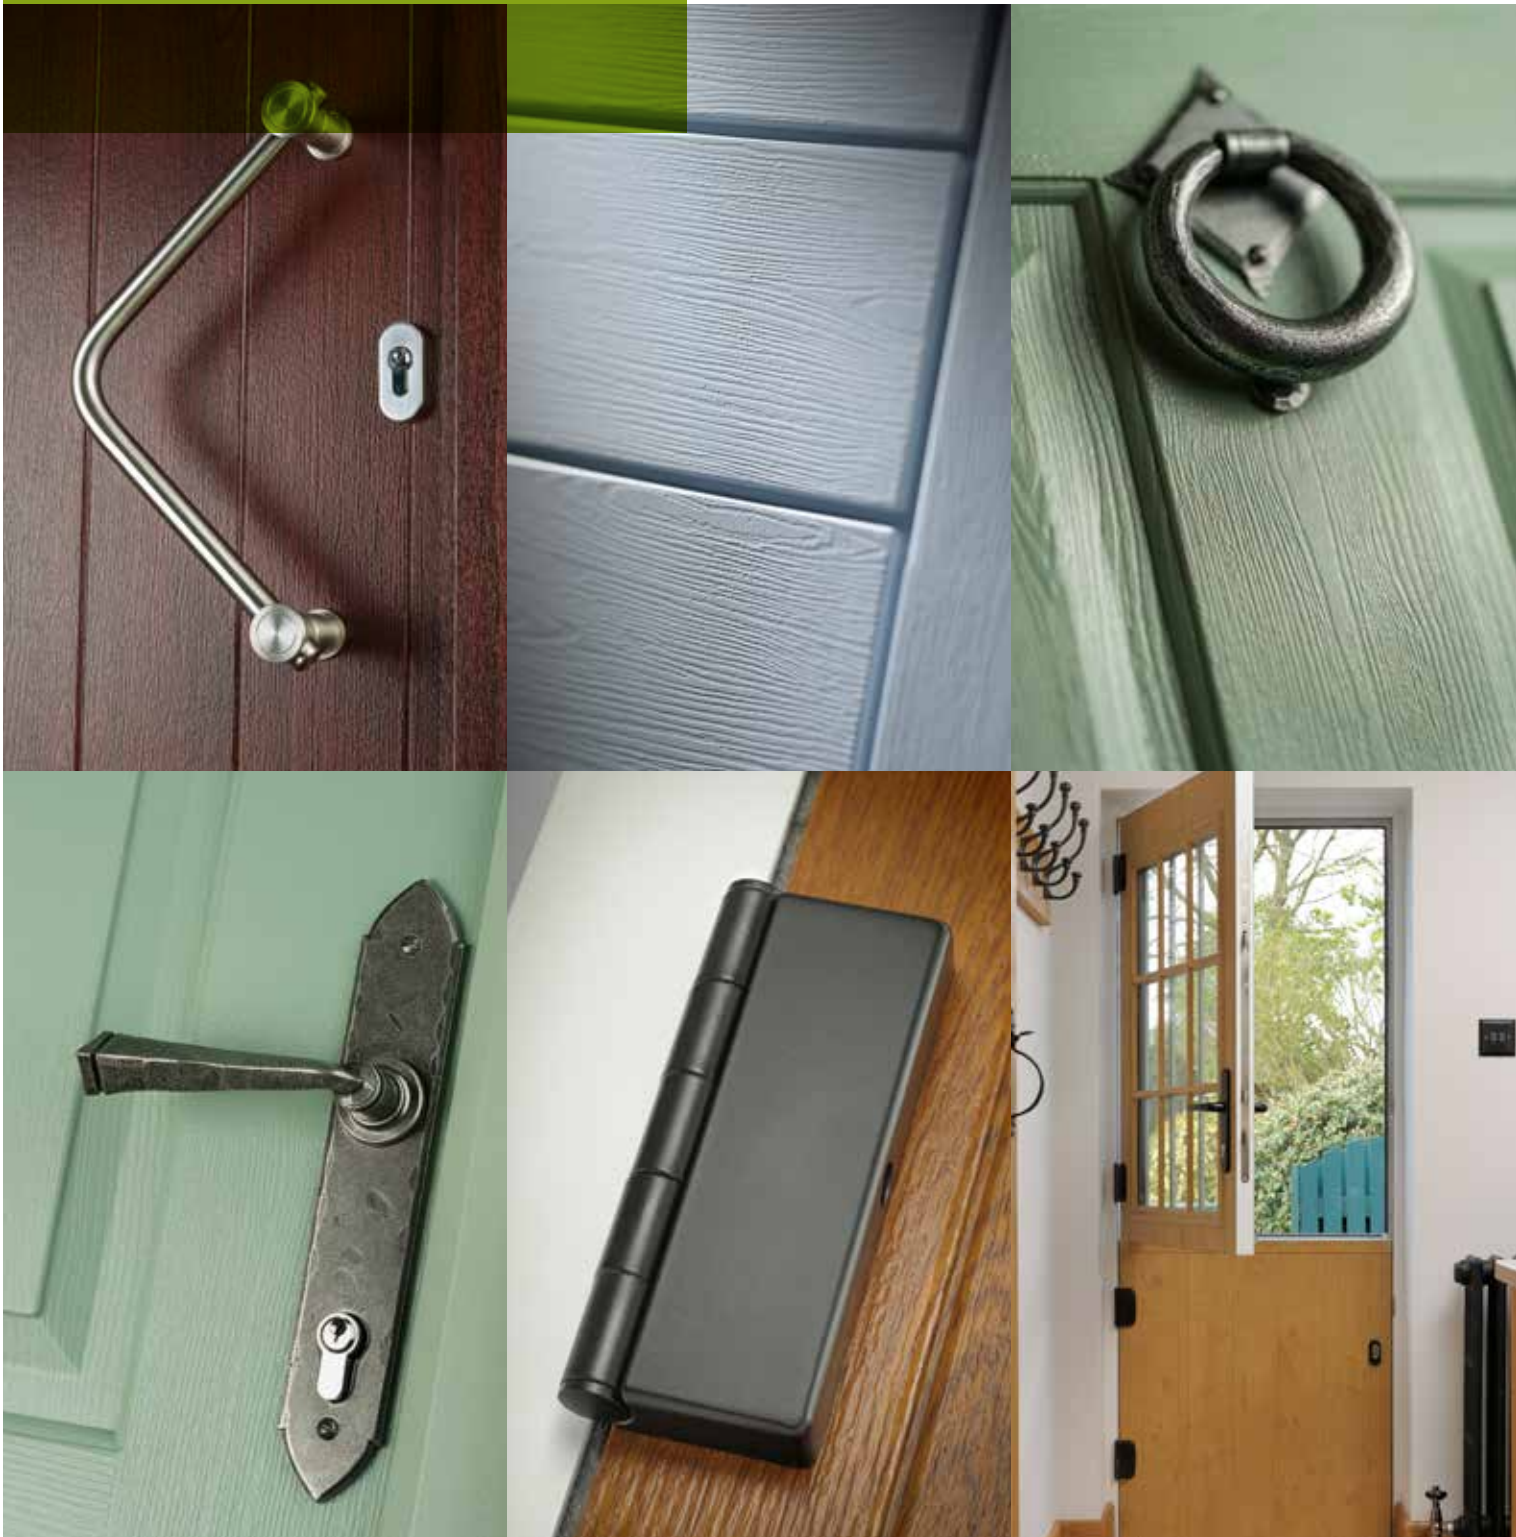

Solidor[®]

A white speech bubble outline is positioned on the left side of the image, containing the text "Sounds like". The speech bubble has a rectangular top and a pointed bottom-left corner.

Sounds like

a **Solidor**®

The Solidor Collection is an outstanding range of industry leading, solid laminate timber core composite doors that combine classical, modern or futuristic styling with a full range of Secured by Design locking, providing a stunning, high quality and secure entrance to any home.