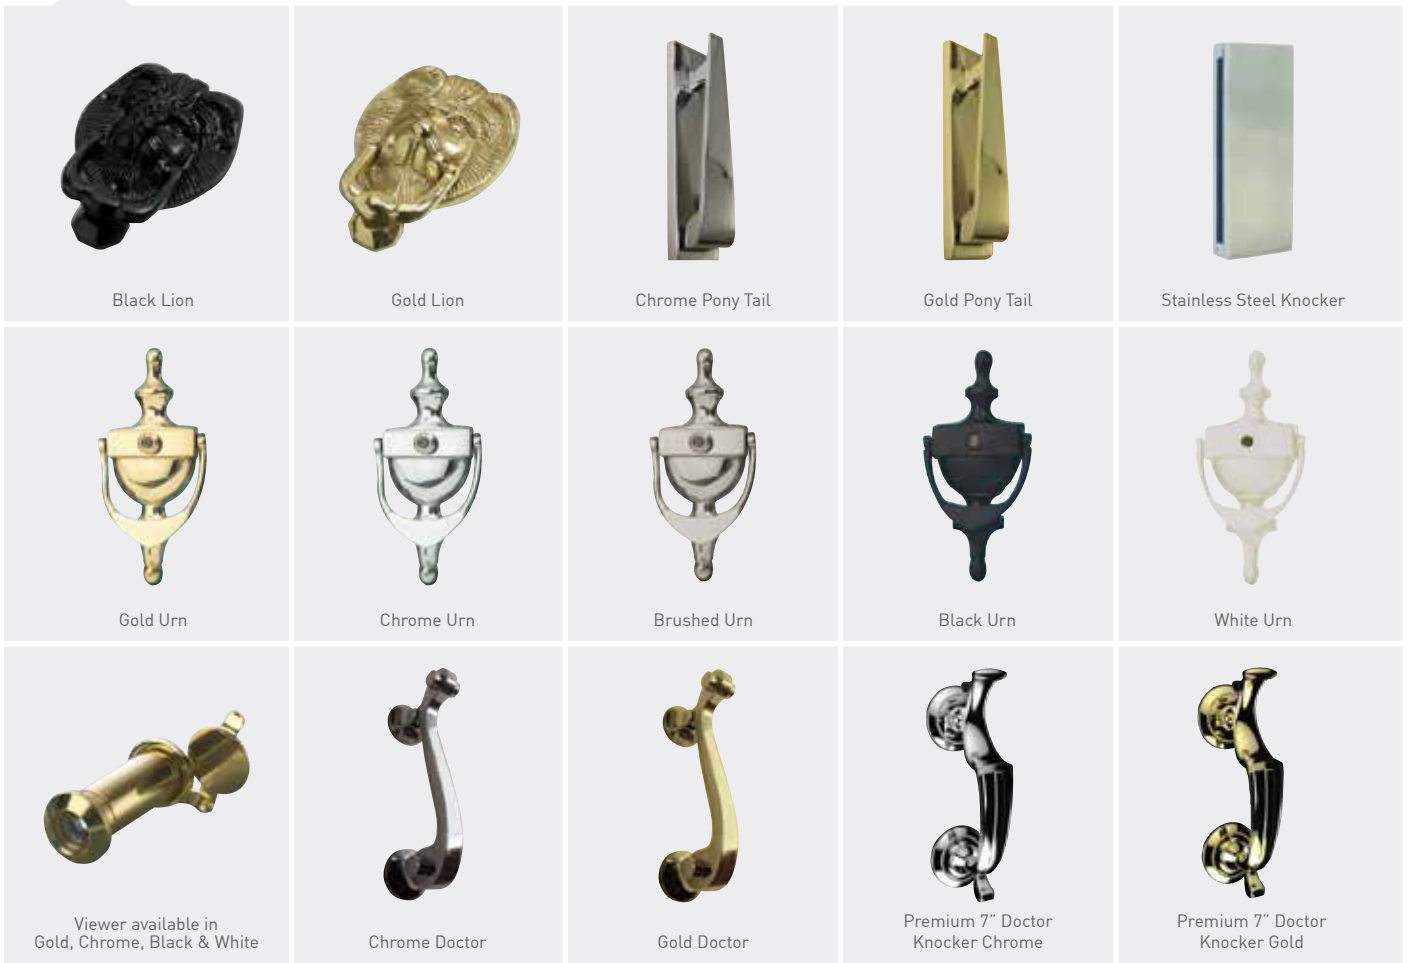

Door knockers

Lion Head, Pony Tail, Urn, and Doctor knockers all available in Black, White, Gold, Chrome, Black Chrome, Brushed

Letterplates

The first composite door to embrace the stunning Prolinea letterplate. Care instructions included on every letterplate.