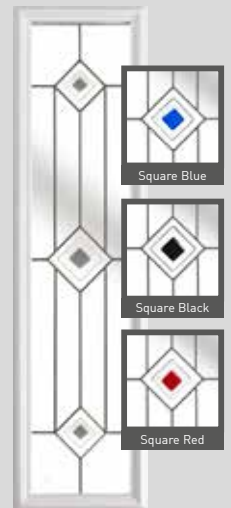

Diamond Black & White

Diamond Red

Diamond Butterscotch

Trio Square Grey

Square Blue

Square Black

Square Red

Harlech 2 CTB 17.2