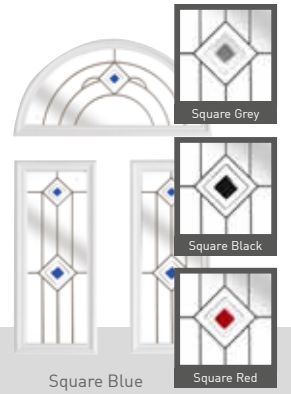

Abstract

Simplicity

Prairie

CRL 2.3

CTL7.3

Conway 1 CGB-F

Conway 1 CSB 5.1FT Grey with Grey frame

Conway 3 CTB 12.3 (available blue & green, clear or single colour bevels)