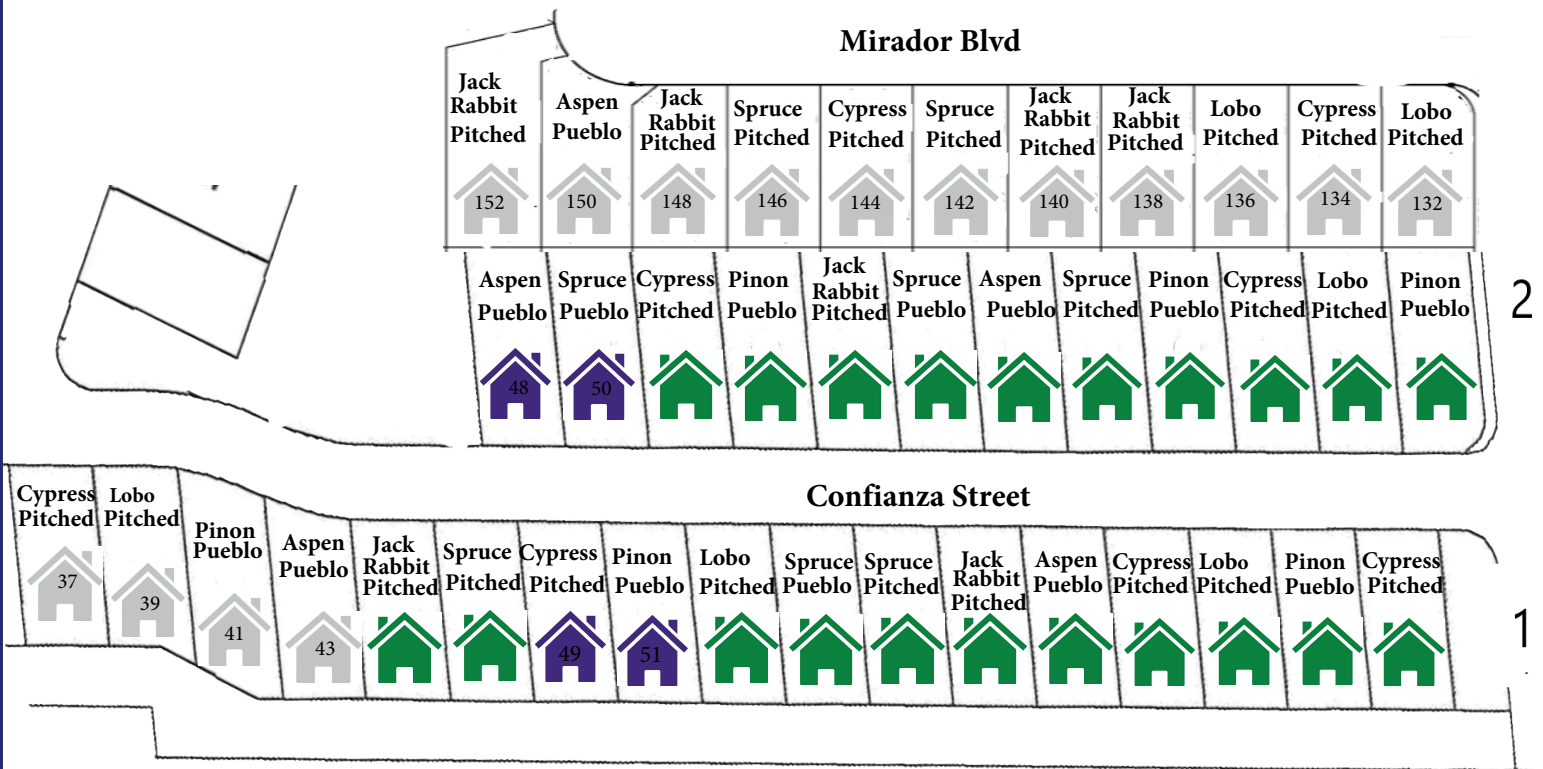

Mirador

A White Rock Community

Phase 2 - 60ft Lots

Mirador is a HOA Governed Community. Lot Premiums may apply to available lots. All lots subject to prior sale, and reside within Mirador Public Improvement District. Please consult your RayLee Sales Agent regarding lot premiums and available lots. Model home locations subject to change at sellers discretion.