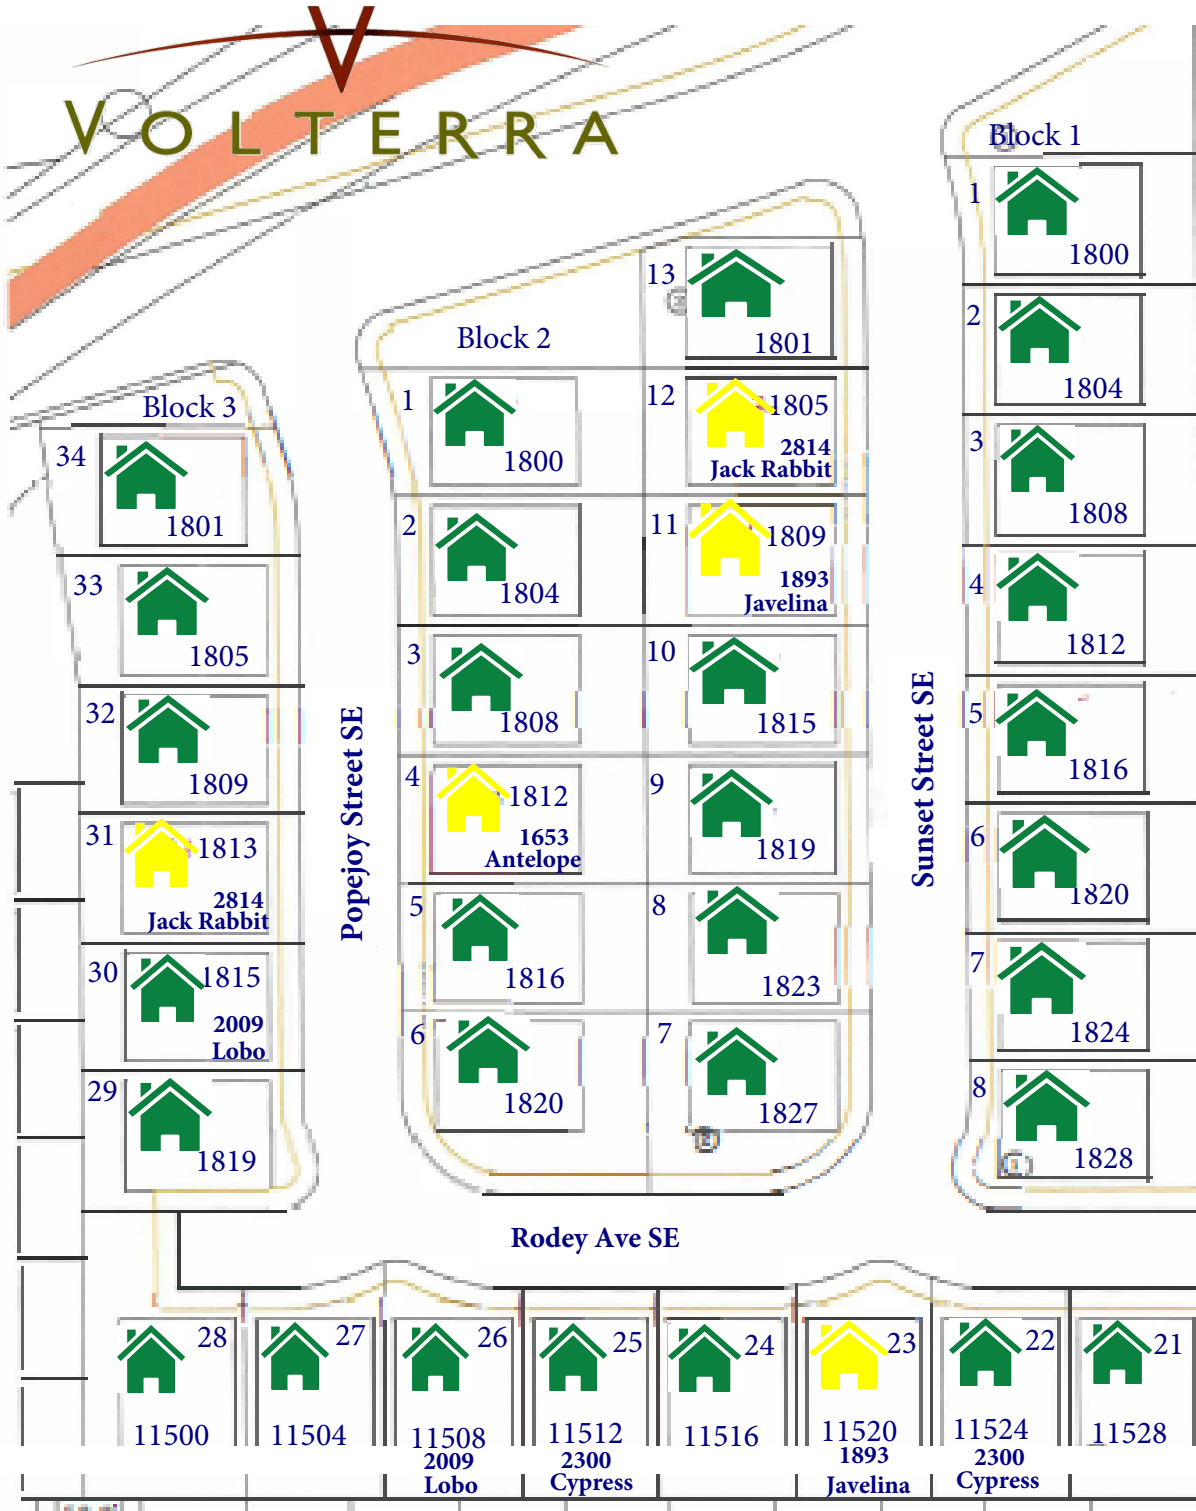

VOLTERRA

Inventory

Sold

Volterra is a HOA Governed Community. Lot Premiums may apply to available lots. All lots subject to prior sale, and reside within Volterra Public Improvement District. Please consult your RayLee Sales Agent regarding lot premiums and available lots. Model home locations subject to change at sellers discretion.