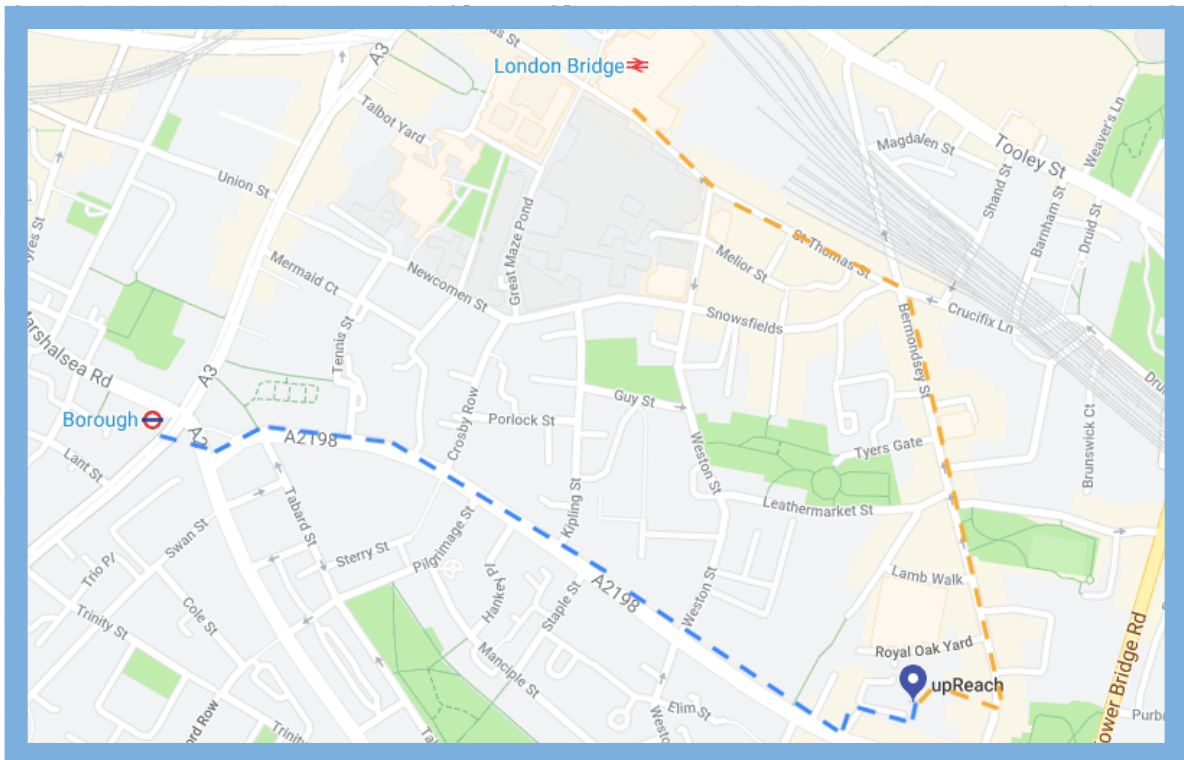

How to find upReach

our London office

Walking from London Bridge Station

- Use exit 1 to St Thomas Street (Guy's Hospital)
- Walk left along St Thomas Street until you come to a junction with traffic lights
- Turn diagonally right down Bermondsey Street and continue straight for 500 metres
- After Café Murano, turn right down a pedestrianised lane (opposite building 187 "Time and Talents Settlement")
- Continue past the Residence Inn Hotel (on your right), and through a silver gate (unlocked during working hours)
- Studio 18 is located on the left, with an upReach plaque in the window

Walking from Borough Station

- Exit the station and cross the road at the traffic lights directly in front of the station
- Turn left and cross another set of traffic lights towards "St George The Martyr" Church
- Turn right after the traffic lights, and walk around the Church until you reach Long Lane
- Head straight along Long Lane for 600 metres until you come to a sign on your left for Blue Lion Place (if you pass "Simon The Tanner" pub, you've gone too far)
- If the blue gates are locked, call us on the number below
- Once through the gates, turn right and walk straight until you see an underpass on your left
- Go through the underpass, then turn right
- Studio 18 is located on the right hand side, with an upReach plaque in the window