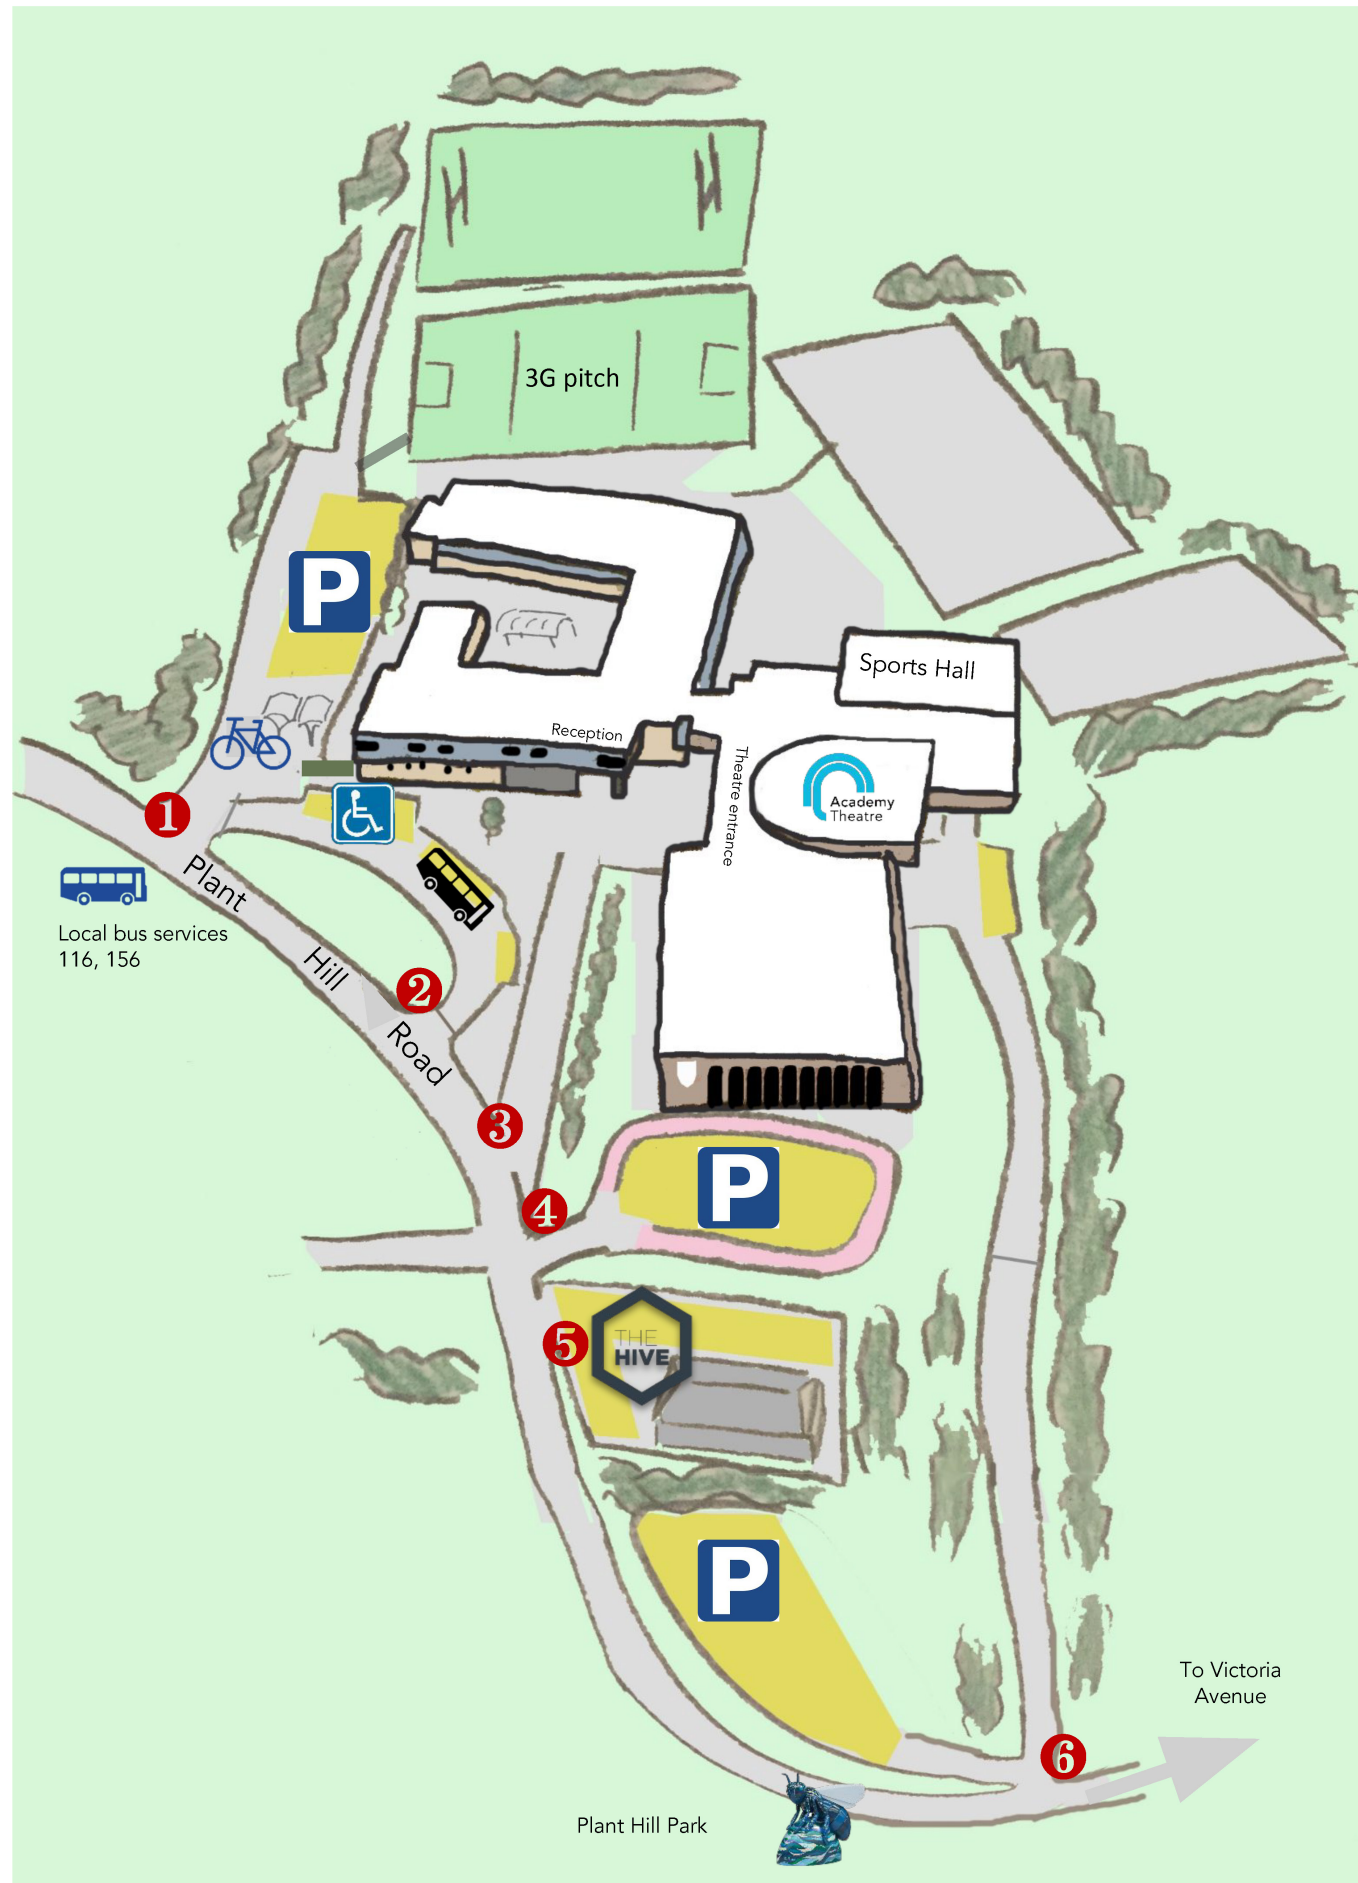

Co-op Academy
Manchester

Please be considerate of our neighbours by parking in the academy's car parks where possible.

cam.coop
0161 795 3005

Gate 1
Visitor and staff car park
Student bicycle store
Deliveries

Please buzz through the gates for:
Pedestrian entrance
Disabled parking
Buses / coaches

Gate 2 - exit only

Gate 3
Pedestrian entrance

Gate 4
Drop-off and pick-up point (*around the edge of the car park*)
Visitor and staff car park

Gate 5 - The Hive

Gate 6
Staff parking
Backstage access