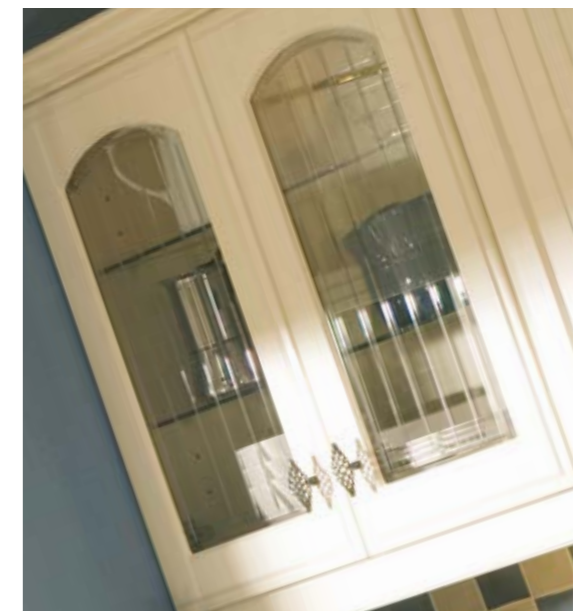

Melbury Lyon

Melbury is a classic raised panel door, now able to be curved to soften your kitchen's styling. The striking woodgrain of Lyon is a perfect partner.

Sherwood

Pale Cream

All the features you would expect in such a classic kitchen are easily achieved in Sherwood style. The tongue and groove effect doors and end panels are perfectly accentuated in the soft, welcoming shade of Pale Cream.