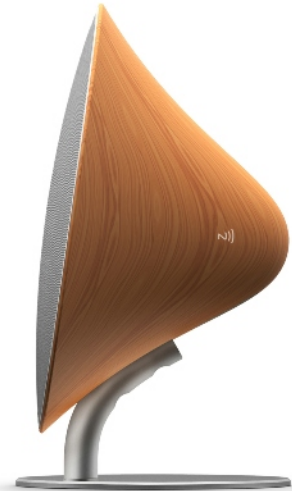

GK28HO - Beech Halo One