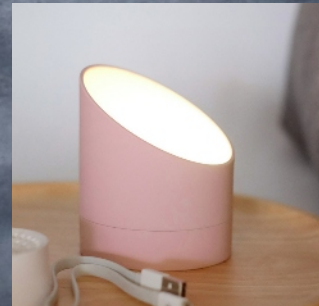

Octagon One Portable Desk Light

This multi-award winning Octagon One portable desk lamp combines the best of simple and natural effect finish to achieve its modern industrial aesthetic. The focal point of the design is a beautifully shaped octagon wood/marble finish base with touch control button and in-built rechargeable battery which makes it to be a totally wireless desk lamp and allows it to be positioned at three different angles. Octagon One is a purposeful yet organic design, as well as a warm addition to any desk or office space.

G003C15 - Cherry

G003M13 - White Maple

G003M13 - Ash

G003W13 - White Birch

G003W8 - Walnut

UK 2019 Gift of the Year Award Winner

EDGE

Light Alarm Clock

2019 Best Seller at MoMA New York City Store

Inspired from the cutting edge of bamboo, the brand new Gingko Edge Light Alarm Clock is very unique and a must-have edgy design.

When used as an alarm clock, the Edge Light Alarm Clock is very easy to use and set up thanks to its great ergonomic design. Powered by in-built rechargeable battery (USB charging adapter lead included), the Edge Light Alarm Clock is featured two alarms with shake snooze and dimmable soft screen light, so you can comfortably see the time at night when needed whilst not disturbing your sleep. To turn off the alarm, just simply flip it over and it will instantly turn itself into a warm soft and cosy dimmable ambient/reading light.