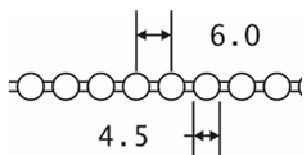

**SW-45RCSW** white

500 per bag

**ROUND BEAD CHAIN STOP**

**3-SLOT CONNECTOR**

**SW-45-01-3** Clear

500 per bag

**3-SLOT CONNECTORS**

**CONTINUOUS LOOP NICKEL PLATED STEEL BEAD CHAIN #10 Regular**