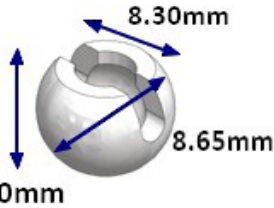

CHAIN CONNECTORS