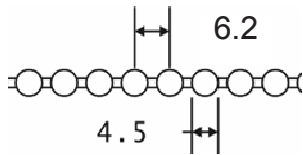

**PLASTIC BEAD CHAIN**

#10 Double  
 4.5 x 6mm

**LOUVOLITE #10 PLASTIC BEAD CHAIN**  
**4.5 x 6.2mm Double Loop**

**SW-4562**

820 ft./250m roll, 4 rolls carton  
 Available in White, Chocolate, Black  
 and Vanilla.