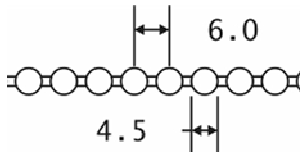

LOUVOLITE NICKEL PLATED STEEL BEAD CHAIN
#10 For Louvolite

MC-06858
48.5/49 BPF/500 ft. spools

NICKEL PLATED STEEL BEAD CHAIN
#10 Regular

MC-06951
50/51 BPF/500 ft. spools

STAINLESS STEEL BEAD CHAIN
#10 Regular

MC-06876
50/51 BPF/500 ft. spools

#10 NICKEL PLATED BRASS CONNECTORS

MC-07142
1,000 per bag

NICKEL PLATED BRASS CONNECTORS

3/8" OPEN NICKEL PLATED BRASS BEADS for #10 chain

MC-01694
1,000 per bag

3/8 OPEN NICKEL PLATED BRASS BEADS

5/16" OPEN NICKEL PLATED BRASS BEADS for #10 chain

MC-07538
1,000 per bag

5/16 OPEN NICKEL PLATED BRASS BEADS