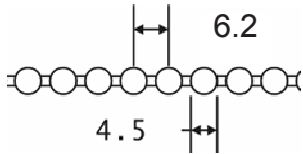

100 loops  
48/49 BPF  
50/51 BPF

**CONTINUOUS NP BEAD CHAIN**

**CONTINUOUS LOOP STAINLESS STEEL BEAD CHAIN #10 Regular**

100 loops  
50/51 BPF

**CONTINUOUS STAINLESS BEAD CHAIN**

**LOUVOLITE NICKEL PLATED STEEL BEAD CHAIN**  
**#10 For Louvolite**