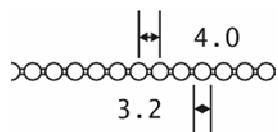

#8 5/32" OPEN NICKEL PLATED BRASS BEADS for #8 chain

MC-05873
1,000 per bag

#8, 5/32 OPEN NICKEL PLATED BRASS BEADS

VERTICAL CONTROL UNIT V02-BD
Available in white

CONTROL UNIT FOR VERTICALS

VERTICAL CHAIN

SW-4506-C
Available in clear transparent in 820 ft/250m roll, 4 rolls per carton
Use in shades less than 10 lbs.
#10 double plastic, 4.5 x 6mm

CLEAR PLASTIC CHAIN for VERTICALS
#10 Double
4.5 x 6mm

VERSARAIL (Cellular, Pleated, Roman)

SW-3240W
2, 3, 4, 5, 6, 7, 8, 9 10 ft. White (in stock)
Use in RollEase VersaRail (1 inch or 1.5 inch headrail)
Special order for color; minimums apply
3.2 x 4mm—Available in 2 ft—10 ft.

CONTINUOUS PLASTIC BEAD CHAIN FOR VERSARAIL

ROLLER TUBE C-CLIP (Metal) for Roman Shades

C-Clip for 1-1/4" tube **SWCC-1**
C-Clip for 1-1/2" tube **SWCC-2**
C-Clip for 2" tube **SWCC-3**

ROLLER TUBE C-CLIP for Roman

SW-T-200055-WH = White
SW-T-200055-ALA = Alabaster
SW-T-200055-LBR = Light Brown
SW-T-200055-GOL = Golden Oak
SW-T-200055-CHE = Cherry
SW-T-200055-PEC = Pecan
500 per Bag