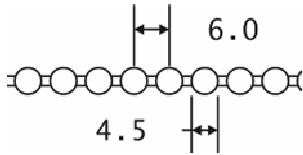

#10 PLASTIC BEAD CHAIN
4.5 x 6mm Double Loop

SW-4506-R

820 ft./250m roll, 4 rolls carton
White, Ivory, Almond, Light Gray, Dark Gray,
Chocolate, Black, Vanilla, Oak, and Jute

PLASTIC BEAD CHAIN

#10 Double
4.5 x 6mm

LOUVOLITE #10 PLASTIC BEAD CHAIN
4.5 x 6.2mm Double Loop

SW-4562

820 ft./250m roll, 4 rolls carton
Available in White, Chocolate, Black
and Vanilla.

PLASTIC BEAD CHAIN

#10 Double
4.5 x 6.2mm

#10 PLASTIC BEAD CHAIN
4.5 x 12mm Single Bead

SW-4512-R

820 ft./250 m roll, 4 rolls carton
White, Ivory, Almond, Light Gray, Dark
Gray, Chocolate, Black, and Vanilla

PLASTIC BEAD CHAIN

#10 Single
4.5 x 12mm

CONTINUOUS PLASTIC BEAD CHAIN
6mm Double Bead Loop

SW-4506 (Specify drop length and color when ordering)
Available in 1, 1.5, 2, 3, 4, 5, 6, 7, 8, 9, 10, 11,
12 foot drop lengths. Available in White, Ivory,
Almond, Light Grey, Chocolate, Black, Vanilla,
Oak and Jute Packed 25/bag

CONTINUOUS PLASTIC BEAD CHAIN

Double Plastic
4.5 x 6mm

CONTINUOUS PLASTIC BEAD CHAIN
12mm Single Bead Loop

SW-4512

(Specify drop length and color when ordering)
Available in 2, 3, 4, 5, 6, 7, 8, 9, 10, 11, 12 foot
in White and Chocolate, Packed 25/bag

CONTINUOUS PLASTIC BEAD CHAIN

4.5 x 12mm

1000 pcs bag = 500 connectors

CHAIN CONNECTOR

SW-45

Available in White, Ivory, Almond, Light Grey,
Chocolate, Black, and Vanilla

SW-45-30: Jute

SW-45-28: Oak

CHAIN CONNECTOR
2-PIECE