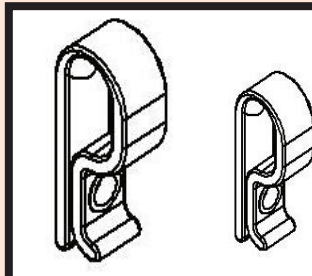

WARNING TAG

SAFETYTAG

English/Spanish, ANSI-WCMA 5.2.4 Compliant

P-CLIP TIE DOWN (Clear)

SW-RCC Clear, Large
SW-VB-LDS Clear, Small
200 Per Bag

Use with Chain or cord