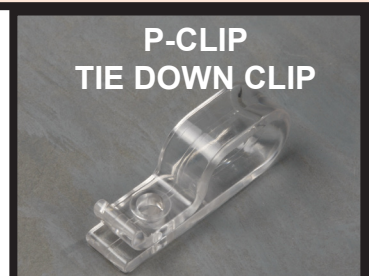

**WARNING TAG**

**SAFETYTAG**

English/Spanish, ANSI-WCMA 5.2.4 Compliant

**P-CLIP TIE DOWN (Clear)**

**SW-RCC** Clear, Large  
**SW-VB-LDS** Clear, Small  
 200 Per Bag

Use with Chain or cord

**P-CLIP  
TIE DOWN CLIP**