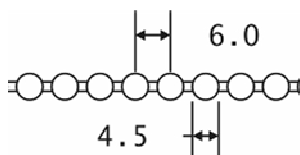

CONTINUOUS NP BEAD CHAIN