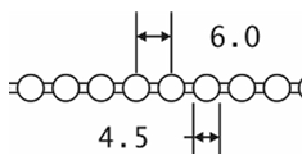

#8 5/32" OPEN NICKEL PLATED BRASS BEADS for #8 chain

MC-05873
1,000 per bag

#8, 5/32 OPEN NICKEL PLATED BRASS BEADS

VERTICAL CONTROL UNIT V02-BD
Available in white

CONTROL UNIT FOR VERTICALS

VERTICAL CHAIN

SW-4506-C
Available in clear transparent in 820 ft/250m roll, 4 rolls per carton
Use in shades less than 10 lbs.
#10 double plastic, 4.5 x 6mm

CLEAR PLASTIC CHAIN for VERTICALS
#10 Double
4.5 x 6mm

VERSARAIL (Cellular, Pleated, Roman)

SW-3240W
2, 3, 4, 5, 6, 7, 8, 9 10 ft. White (in stock)
Use in RollEase VersaRail (1 inch or 1.5 inch headrail)
Special order for color; minimums apply
3.2 x 4mm—Available in 2 ft—10 ft.

CONTINUOUS PLASTIC BEAD CHAIN FOR VERSARAIL

ROLLER TUBE C-CLIP (Metal) for Roman Shades

C-Clip for 1-1/4" tube **SWCC-1**
C-Clip for 1-1/2" tube **SWCC-2**
C-Clip for 2" tube **SWCC-3**

ROLLER TUBE C-CLIP for Roman

SW-T-200055-WH = White
SW-T-200055-ALA = Alabaster
SW-T-200055-LBR = Light Brown
SW-T-200055-GOL = Golden Oak
SW-T-200055-CHE = Cherry
SW-T-200055-PEC = Pecan
500 per Bag