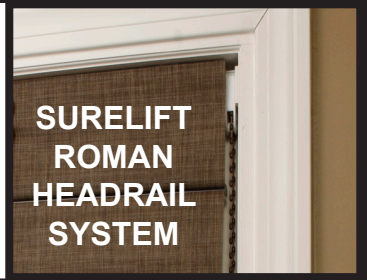

**B-803**

**BRACKET**

**SURELIFT ROMAN SHADE  
HEADRAIL SYSTEM**

*Components to fabricate yourself or Coming Soon:*  
**Roman Xpress™** SureLift Custom fabricated headrail made to your specifications and shipped UPS. Sew your own shade while we fabricate the headrail for you. Attach your shade via Velcro, string, and install. Easy!