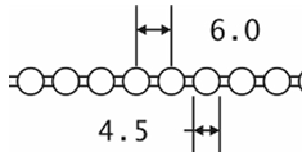

**MC-06858**  
 48.5/49 BPF/500 ft. spools

**#10 Double**  
 4.5 x 6.2mm

**NICKEL PLATED STEEL BEAD CHAIN**  
**#10 Regular**

**MC-06951**  
 50/51 BPF/500 ft. spools

**#10 Double**  
 4.5 x 6.0mm

**STAINLESS STEEL BEAD CHAIN**  
**#10 Regular**