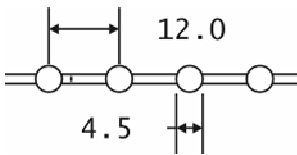

#10 PLASTIC BEAD CHAIN
4.5 x 6mm Double Loop

SW-4506-R

820 ft./250m roll, 4 rolls carton
White, Ivory, Almond, Light Gray, Dark Gray,
Chocolate, Black, Vanilla, Oak, and Jute

PLASTIC BEAD CHAIN

#10 Double
4.5 x 6mm

LOUVOLITE #10 PLASTIC BEAD CHAIN
4.5 x 6.2mm Double Loop

SW-4562

820 ft./250m roll, 4 rolls carton
Available in White, Chocolate, Black
and Vanilla.

PLASTIC BEAD CHAIN

#10 Double
4.5 x 6.2mm

#10 PLASTIC BEAD CHAIN
4.5 x 12mm Single Bead

SW-4512-R

820 ft./250 m roll, 4 rolls carton
White, Ivory, Almond, Light Gray, Dark
Gray, Chocolate, Black, and Vanilla

PLASTIC BEAD CHAIN

#10 Single
4.5 x 12mm

CONTINUOUS PLASTIC BEAD CHAIN
6mm Double Bead Loop

SW-4506 (Specify drop length and color when ordering)
Available in 1, 1.5, 2, 3, 4, 5, 6, 7, 8, 9, 10, 11,
12 foot drop lengths. Available in White, Ivory,
Almond, Light Grey, Chocolate, Black, Vanilla,
Oak and Jute Packed 25/bag

CONTINUOUS PLASTIC BEAD CHAIN

Double Plastic
4.5 x 6mm

CONTINUOUS PLASTIC BEAD CHAIN
12mm Single Bead Loop

SW-4512

(Specify drop length and color when ordering)
Available in 2, 3, 4, 5, 6, 7, 8, 9, 10, 11, 12 foot
in White and Chocolate, Packed 25/bag

CONTINUOUS PLASTIC BEAD CHAIN

4.5 x 12mm

1000 pcs bag = 500 connectors

CHAIN CONNECTOR

SW-45

Available in White, Ivory, Almond, Light Grey,
Chocolate, Black, and Vanilla

SW-45-30: Jute

SW-45-28: Oak

CHAIN CONNECTOR
2-PIECE