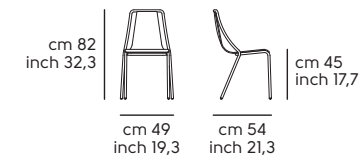

Tipologia - Type

Ola S

Ola P

Ola H65

Ola H75

Ola BENCH BN M

Impilabilità - Stackability

Ola S: 8 pz
Ola P: 8 pz
Ola H65 - H76: 6 pz
Ola bench: 4 pz

Struttura - frame

Acciaio - Steel

Sedile e schienale - Seat and backrest

Acciaio - Steel

Impiallacciato tinto - Lacquered veneered wood

Cuoio - Hide

Cuoio Toscano - Tuscan hide

Pelle - Leather

Similpelle - Faux leather

Tessuto - Fabric

Vedi campionario per scegliere il colore - Check the swatches for the complete colours