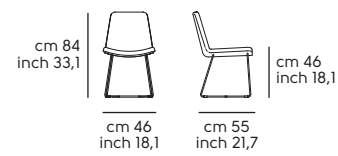

Cover S M TS_T