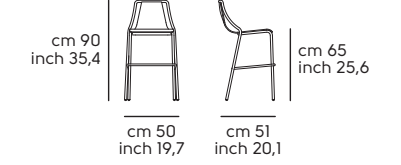

Tipologia - Type

Ola S

Ola P

Ola H65

Ola H75

Ola BENCH BN M

Impilabilità - Stackability

Ola S: 8 pz
Ola P: 8 pz
Ola H65 - H76: 6 pz
Ola bench: 4 pz

Struttura - frame

Acciaio - Steel

Sedile e schienale - Seat and backrest

Acciaio - Steel

Impiallacciato tinto - Lacquered veneered wood

Cuoio - Hide

Cuoio Toscano - Tuscan hide

Pelle - Leather

Similpelle - Faux leather

Tessuto - Fabric

Vedi campionario per scegliere il colore - Check the swatches for the complete colours