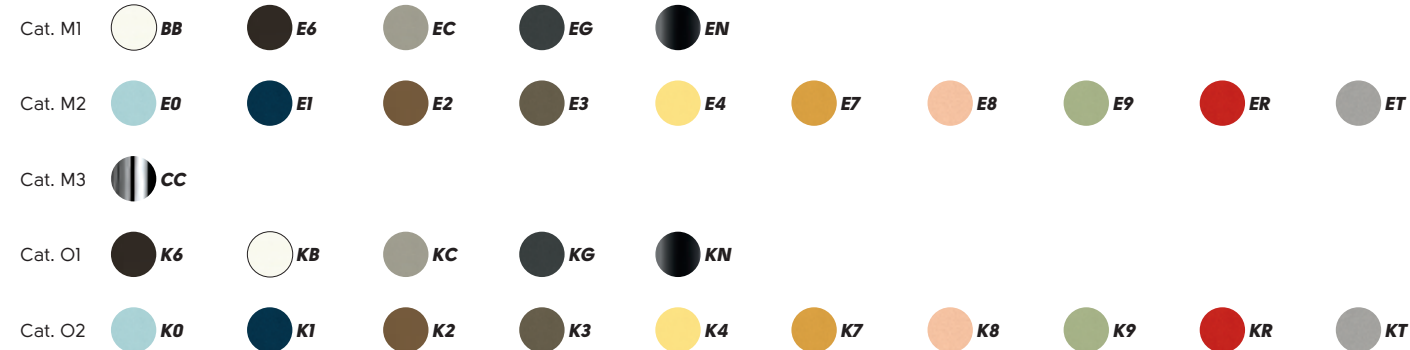

Struttura - frame

Acciaio - Steel

Scocca - Shell