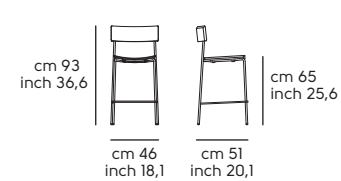

Mito

Struttura - frame

Acciaio - Steel

Cat. M1 **BB** **E6** **EC** **EG** **EN**

Cat. M2 **E0** **E1** **E2** **E3** **E4** **E7** **E8** **E9** **ER** **ET**

Sedile e schienale - Seat and backrest

Impiallacciato - Veneered wood

Cat. LI1 **I02** **I04** **I05** **I06** **I08** **I26** **I40** **I52**

Cat. LI2 **I24**

Pelle - Leather

Similpelle - Faux leather

Tessuto - Fabric

Vedi campionario per scegliere il colore - Check the swatches for the complete colours

Mito H65 M

Mito H75 M

Master

Art. S1710HW **Master H65 M LG**
Art. S1710JW **Master H75 M LG**

Struttura - frame

Acciaio - Steel

Cat. M1 **BB** **E6** **EC** **EG** **EN**

Cat. M2 **E0** **E1** **E2** **E3** **E4** **E7** **E8** **E9** **ER** **ET**

Cat. M4 **DZ** **DR** **DB**

Sedile e schienale - Seat and backrest

Impiallacciato - Veneered wood

Cat. LI1 **I02** **I04** **I05** **I06** **I08** **I26** **I40** **I52**

Cat. LI2 **I24**

Fenix

Cat. HF1 **FX5** **FX4**

Cuoio - Hide

Cuoio toscano - Tuscan hide

Pelle - Leather

Similpelle - Faux leather

Tessuto - Fabric

Vedi campionario per scegliere il colore - Check the swatches for the complete colours

Master H65 M

Master H75 M