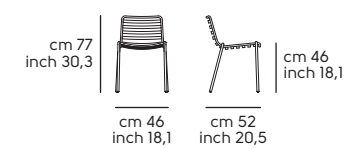

Trampoliere OUT S M