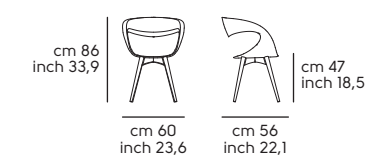

Art. S1450SB _M **RAFF S M BD** acciaio BB, baydur BB4
Tavolo **Armando**
Art. S1450SB _M **Raff S M BD** BB steel, BB4 baydur
Armando table

ART. S1450SB_T **Raff S M BD**
acciaio CC, baydur BB4
ART. S1450SB_T **Raff S M BD**
CC steel, BB4 baydur

Struttura - frame

Acciaio - Steel

Cat. M1	BB	E6	EC	EG	EN					
Cat. M2	E0	E1	E2	E3	E4	E7	E8	E9	ER	ET
Cat. M3	CC									
Cat. O1	K6	KB	KC	KG	KN					
Cat. O2	K0	K1	K2	K3	K4	K7	K8	K9	KR	KT
Frassino tinto - Lacquered ash										
Cat. LF1	F02	F04	F05	F06	F08	F24	F26	F40	F52	

Scocca - Shell

Baydur

Cat. PB1	BB4	BGS	BGW

Pelle - Leather

Similpelle - Faux leather

Tessuto - Fabric

Vedi campionario per scegliere il colore - Check the swatches for the complete colours

Raff S M _M

Raff S M _T

Raff S L _R

Raff DS

Raff SG TS