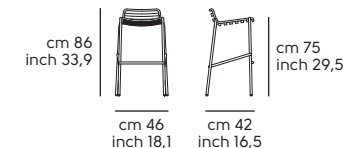

Trampoliere OUT H75 M

Impilabilità - Stackability

Trampoliere S: 4 pz
Trampoliere P: 4 pz
Trampoliere H65 - H75: 4 pz