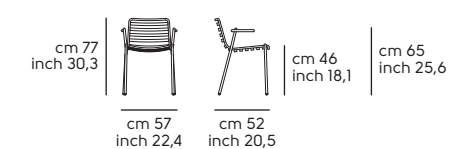

Trampoliere OUT P M