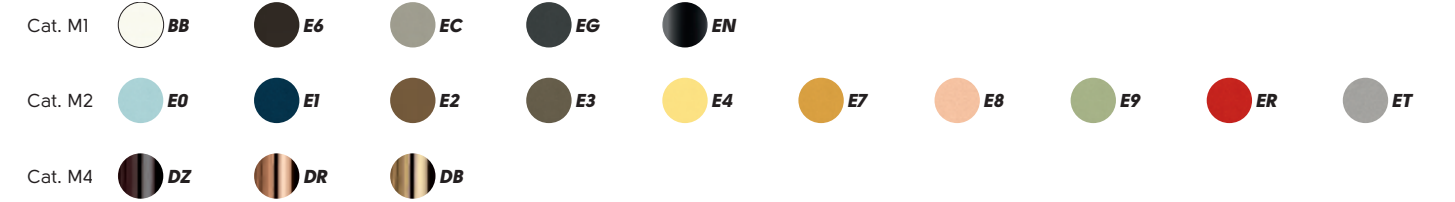

Struttura - frame

Acciaio - Steel