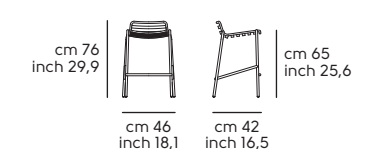

Trampoliere OUT H65 M