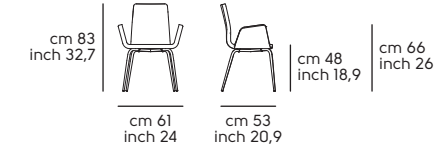

Light PB M TS