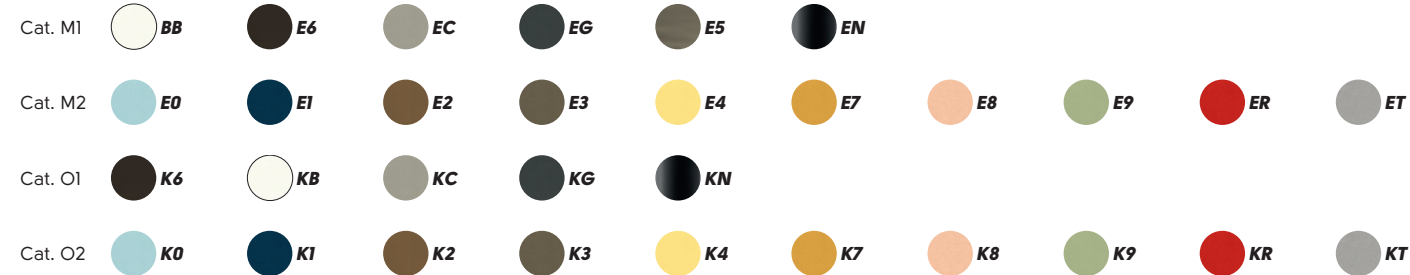

Struttura - frame

Acciaio - Steel