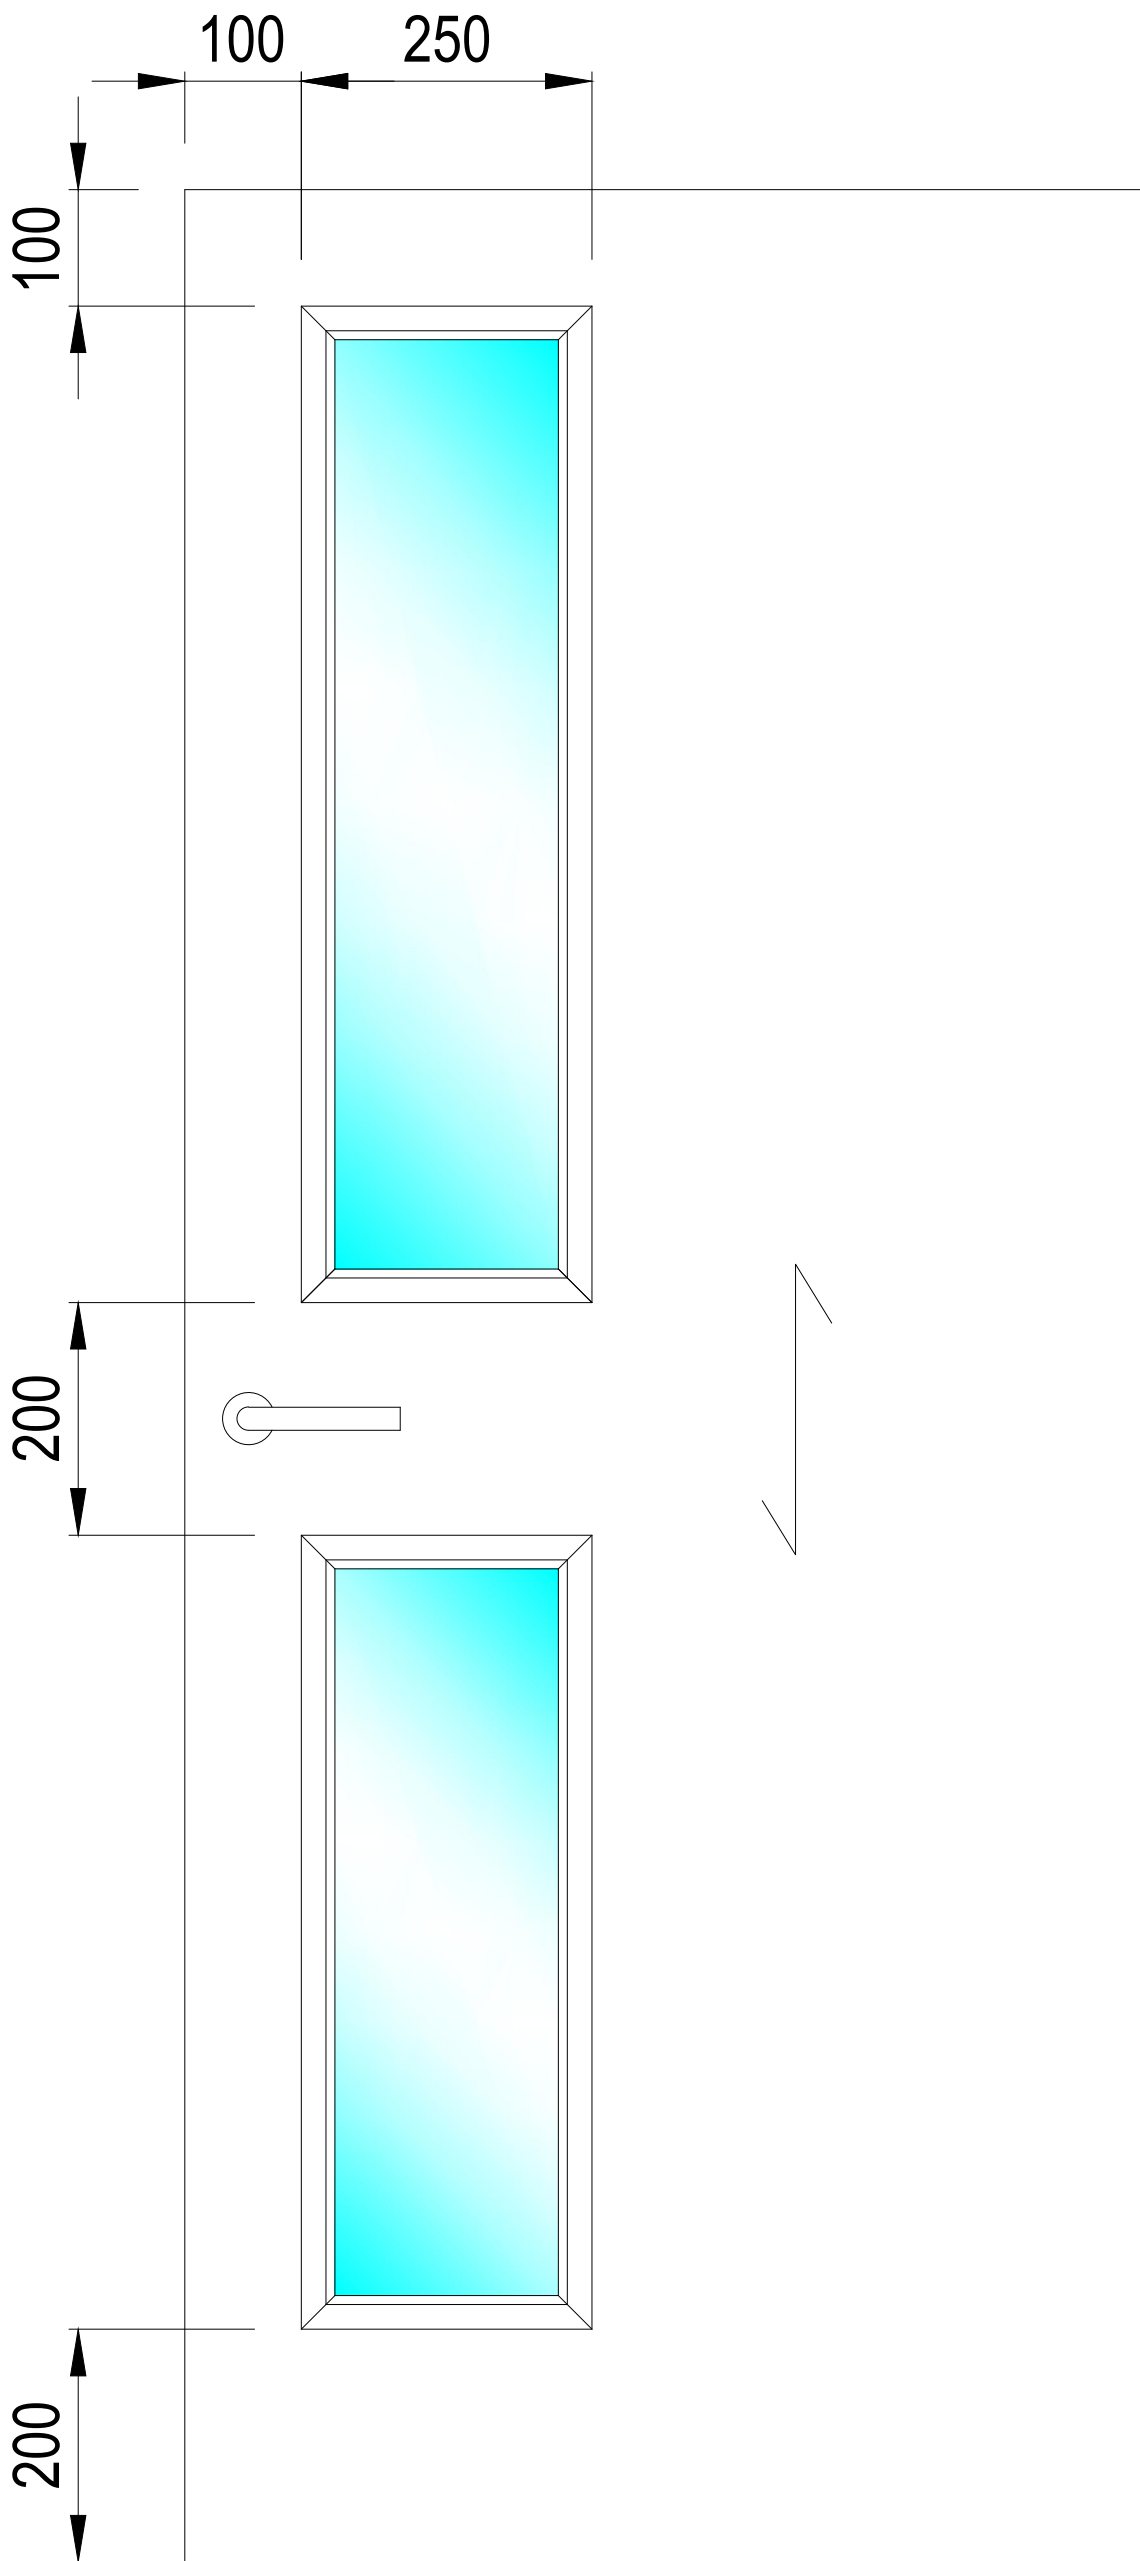

WM\_2

Top & bottom slipped glazed