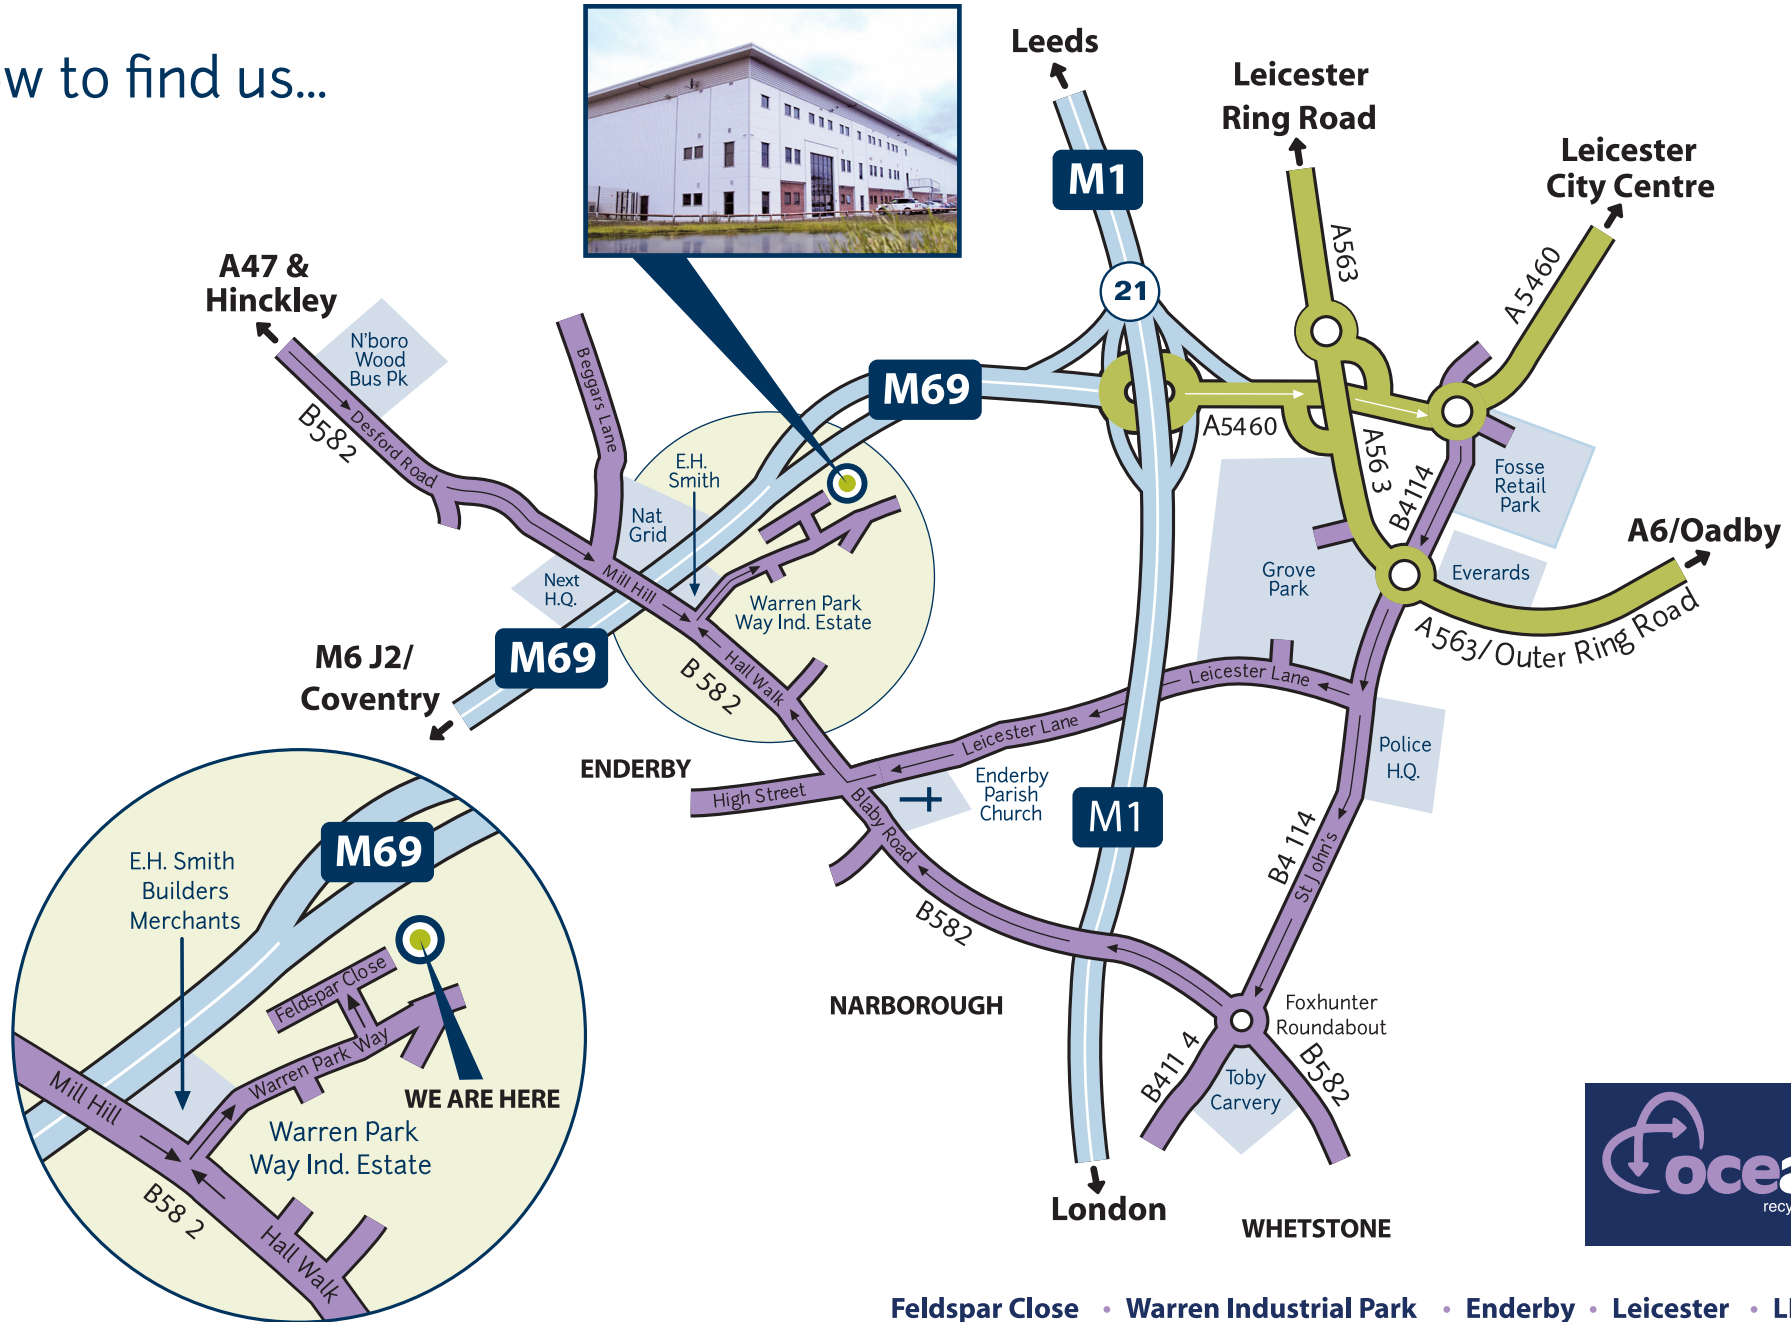

How to find us...

Feldspar Close • Warren Industrial Park • Enderby • Leicester • LE19 4SD
 T 0116 286 7772 F 0116 286 7773 E info@oceala.co.uk W www.oceala.co.uk