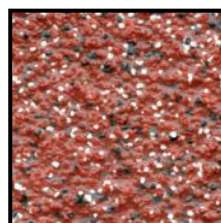

QT / QTA / FB Systems

This colour chart represents the standard colour mixes within our current range, however unique colours and colour mixes can be supplied on request.

Ocean Blue

Autumn Green

Russet Red

Saffron Yellow

Cornflower Blue

Fern Green

Ashen Red

Oyster Grey

Sky Blue

Yellow Green

Vivid Violet

Nut Brown

PLEASE NOTE: Due to variations in printing technology, we are unable to guarantee that the colours shown above will correspond exactly with the actual colour of the finished floor. Please contact us to request a sample which will provide a true colour match.