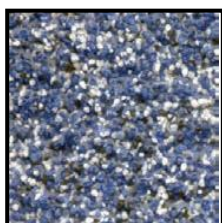

QT / QTA / FB Systems

This colour chart represents the standard colour mixes within our current range, however unique colours and colour mixes can be supplied on request.

Ocean Blue

Autumn Green

Russet Red

Saffron Yellow

Cornflower Blue

Fern Green

Ashen Red

Oyster Grey

Sky Blue

Yellow Green

Vivid Violet

Nut Brown

PLEASE NOTE: Due to variations in printing technology, we are unable to guarantee that the colours shown above will correspond exactly with the actual colour of the finished floor. Please contact us to request a sample which will provide a true colour match.