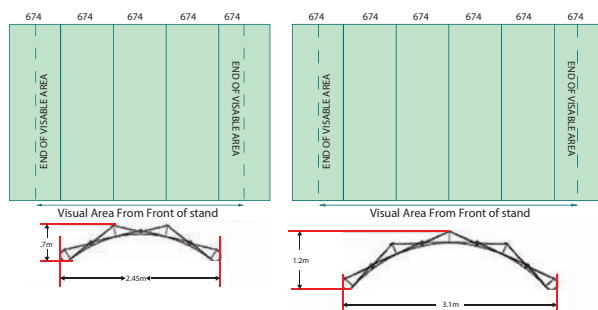

iMPACT xpress

Impact Xpress is our entry level pop up system. Functional, yet retaining features of more expensive pop up systems, Impact Xpress ensures value for money portable marketing. High impact panels are produced using the same quality levels and materials as Impact Original and Impact Plus.

Features and benefits:

- Magnetic self locking device makes frame assembly quick and easy
- New magnetic fittings on bars make for simple set up
- Magnetic graphic fittings eliminate unsightly panel hooks
- Low Cost
- 5 year manufacturer's warranty on hardware
- High impact graphic panels supplied in individual sleeves
- Setup within 15 minutes

Technical Specification:

3x3 25.5kg
4x3 28kg

Weight of frame, bars, graphic panels in standard moulded case

15 mins
Setup time

5
Day Delivery

5
Year Guarantee

From
25.5 kg

Accessories