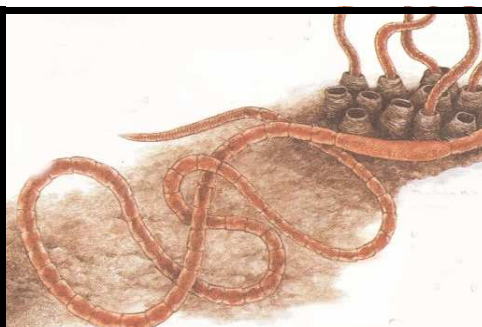

## COMMON FISH OF THE TIDAL THAMES

Flounder

European Eel

Three Spined Stickleback

## COMMON INVERTEBRATES OF THE TIDAL THAMES

Swan Muscle

Nerite Snail

Tubifex Worms

Fresh Water Shrimp

Erpoddella Leech

Estuarine Prawn

Glossiphonia Leech

Chinese Mitten Crab

Asiatic Clam

Wandering Snail

Fresh Water Limpet

Hog Louse