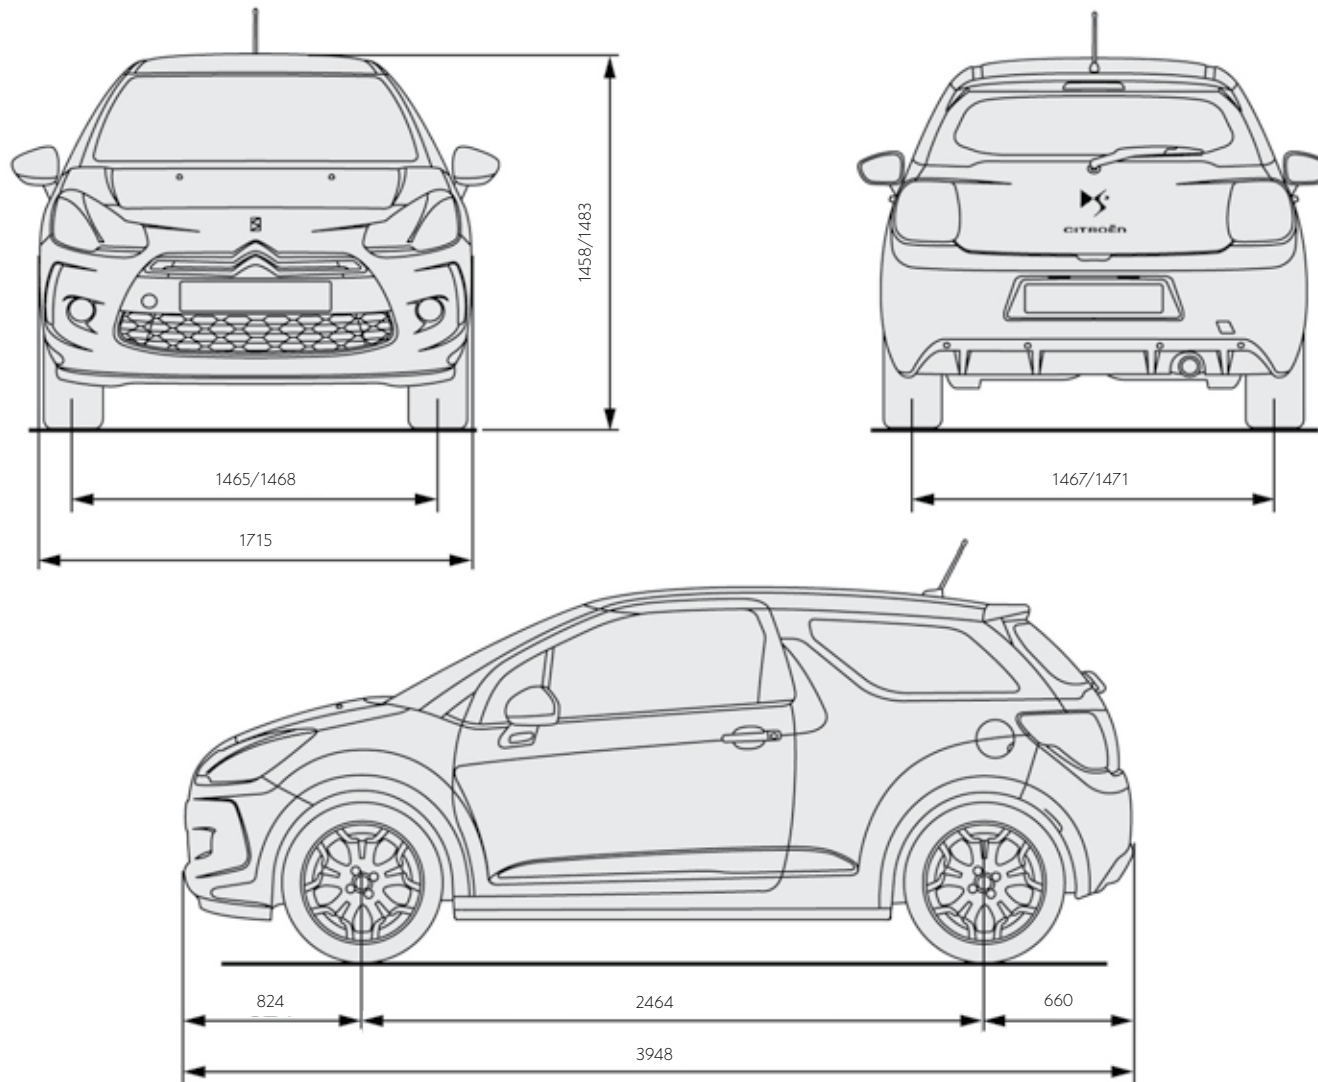

# CITROËN DS3 DIMENSIONS

All measurements are in millimetres.

This brochure is made from paper from a well-managed forest. Citroën support responsible use of forest resources.

Please don't throw me away, give me to a friend or recycle me.