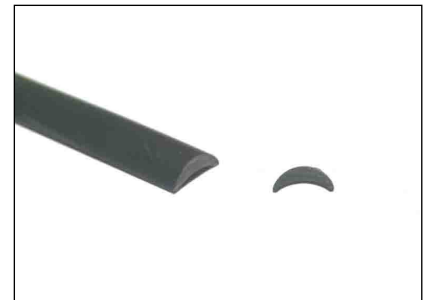

External Covers

Screw cover for Series 4 Windows

Series 21/29 Doors

Through Fix Trims (Internal)

Series 3 Window Screw Cover

SE COV 102

SE COV 103

Internal Covers

Clamp Trim Screw Cover

SEV COV 107

- Screw cover available in three colours:
 - *Black*
 - *White*
 - *Grey*
- Priced at £1 a meter with a minimum order of £25

Find our other instructions at www.seaglaze.co.uk