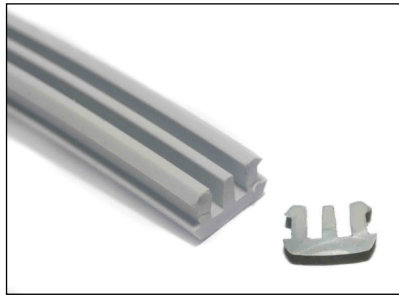

External Covers

Screw cover for Series 4 Windows

Series 21/29 Doors

Through Fix Trims (Internal)

Series 3 Window Screw Cover

SE COV 102

SE COV 103

Internal Covers

Clamp Trim Screw Cover

SEV COV 107

- Screw cover available in three colours:
 - *Black*
 - *White*
 - *Grey*
- Priced at £1 a meter with a minimum order of £25

Find our other instructions at www.seaglaze.co.uk