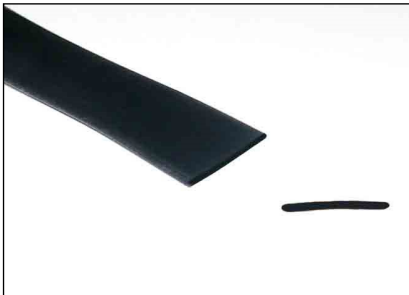

External Covers

Screw cover for Series 4 Windows

Series 21/29 Doors

Through Fix Trims (Internal)

Series 3 Window Screw Cover

SE COV 102

SE COV 103

Internal Covers

Clamp Trim Screw Cover

SEV COV 107

- Screw cover available in three colours:
 - *Black*
 - *White*
 - *Grey*
- Priced at £1 a meter with a minimum order of £25

Find our other instructions at www.seaglaze.co.uk