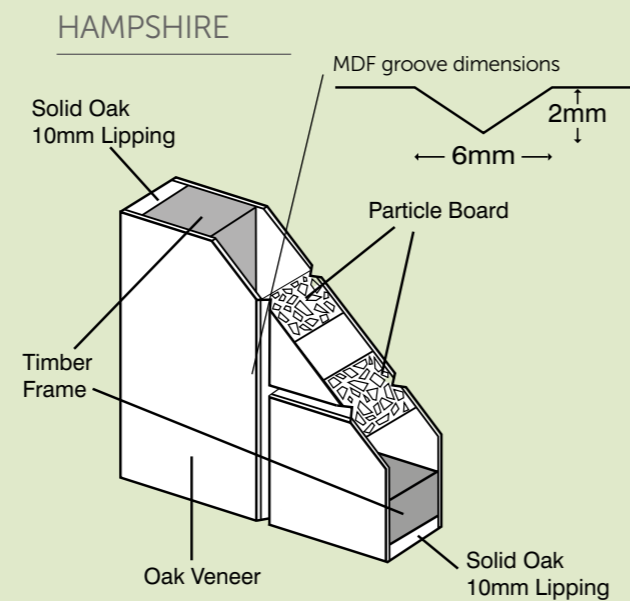

NB – stated measurements could vary slightly.

Material Pre-finished Oak
Core Solid
Glazing N/A

Size	Code
78" x 18"	OCARPF18
78" x 21"	OCARPF21
78" x 24"	OCARPF24
78" x 27"	OCARPF27
78" x 28"	OCARPF28
78" x 30"	OCARPF30
78" x 33"	OCARPF33
2040 x 526mm	OCARPF526
2040 x 626mm	OCARPF626
2040 x 726mm	OCARPF726
2040 x 826mm	OCARPF826
2040 x 926mm	OCARPF926
78" x 27"	OCARPF27
78" x 30"	OCARPF30
78" x 33"	OCARPF33
2040 x 726mm	OCARPF726
2040 x 826mm	OCARPF826

Material Pre-finished Oak
Core Solid
Raised Moulding Both Sides
Glazing Clear

Size	Code
78" x 24"	OCARPFGL24
78" x 27"	OCARPFGL27
78" x 30"	OCARPFGL30
78" x 33"	OCARPFGL33
2040 x 726mm	OCARPFGL726
2040 x 826mm	OCARPFGL826

Material Pre-finished Oak
Core Semi Solid*
Raised Moulding None
Glazing N/A
FSC® Certified

Size	Code
78" x 18"	OHAM18
78" x 21"	OHAM21
78" x 24"	OHAM24
78" x 27"	OHAM27
78" x 30"	OHAM30
78" x 33"	OHAM33
78" x 24"	OHAMFC24
78" x 27"	OHAMFC27
78" x 30"	OHAMFC30
78" x 33"	OHAMFC33

*FD30's supplied Solid Core.

Material Unfinished Oak
Core Solid
Glazing N/A

Size	Code
78" x 24"	OCAR24
78" x 27"	OCAR27
78" x 30"	OCAR30
78" x 33"	OCAR33
2040 x 626mm	OCAR626
2040 x 726mm	OCAR726
2040 x 826mm	OCAR826
78" x 27"	OCARFC27
78" x 30"	OCARFC30
78" x 33"	OCARFC33
2040 x 726mm	OCARFC726
2040 x 826mm	OCARFC826

Material Unfinished Oak
Core Solid
Raised Moulding Both Sides
Glazing Clear

Size	Code
78" x 24"	OCARGL24
78" x 27"	OCARGL27
78" x 30"	OCARGL30
78" x 33"	OCARGL33
2040 x 726mm	OCARGL726
2040 x 826mm	OCARGL826

Material Pre-finished Oak
Core Semi Solid
Raised Moulding Both Sides
Glazing Clear
FSC® Certified

Size	Code
78" x 27"	OHAMGL27
78" x 30"	OHAMGL30
78" x 33"	OHAMGL33