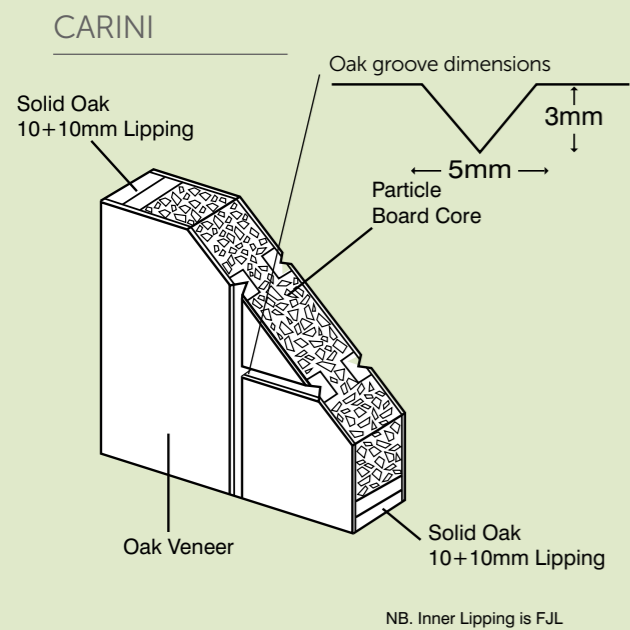

NB – stated measurements could vary slightly.

Material Pre-finished Oak
Core Solid
Glazing N/A

Size	Code
78" x 18"	OCARPF18
78" x 21"	OCARPF21
78" x 24"	OCARPF24
78" x 27"	OCARPF27
78" x 28"	OCARPF28
78" x 30"	OCARPF30
78" x 33"	OCARPF33
2040 x 526mm	OCARPF526
2040 x 626mm	OCARPF626
2040 x 726mm	OCARPF726
2040 x 826mm	OCARPF826
2040 x 926mm	OCARPF926
78" x 27"	OCARPF27
78" x 30"	OCARPF30
78" x 33"	OCARPF33
2040 x 726mm	OCARPF726
2040 x 826mm	OCARPF826

Material Pre-finished Oak
Core Solid
Raised Moulding Both Sides
Glazing Clear

Size	Code
78" x 24"	OCARPFGL24
78" x 27"	OCARPFGL27
78" x 30"	OCARPFGL30
78" x 33"	OCARPFGL33
2040 x 726mm	OCARPFGL726
2040 x 826mm	OCARPFGL826

Material Pre-finished Oak
Core Semi Solid*
Raised Moulding None
Glazing N/A
FSC® Certified

Size	Code
78" x 18"	OHAM18
78" x 21"	OHAM21
78" x 24"	OHAM24
78" x 27"	OHAM27
78" x 30"	OHAM30
78" x 33"	OHAM33
78" x 24"	OHAMFC24
78" x 27"	OHAMFC27
78" x 30"	OHAMFC30
78" x 33"	OHAMFC33

*FD30's supplied Solid Core.

Material Unfinished Oak
Core Solid
Glazing N/A

Size	Code
78" x 24"	OCAR24
78" x 27"	OCAR27
78" x 30"	OCAR30
78" x 33"	OCAR33
2040 x 626mm	OCAR626
2040 x 726mm	OCAR726
2040 x 826mm	OCAR826
78" x 27"	OCARFC27
78" x 30"	OCARFC30
78" x 33"	OCARFC33
2040 x 726mm	OCARFC726
2040 x 826mm	OCARFC826

Material Unfinished Oak
Core Solid
Raised Moulding Both Sides
Glazing Clear

Size	Code
78" x 24"	OCARGL24
78" x 27"	OCARGL27
78" x 30"	OCARGL30
78" x 33"	OCARGL33
2040 x 726mm	OCARGL726
2040 x 826mm	OCARGL826

Material Pre-finished Oak
Core Semi Solid
Raised Moulding Both Sides
Glazing Clear
FSC® Certified

Size	Code
78" x 27"	OHAMGL27
78" x 30"	OHAMGL30
78" x 33"	OHAMGL33