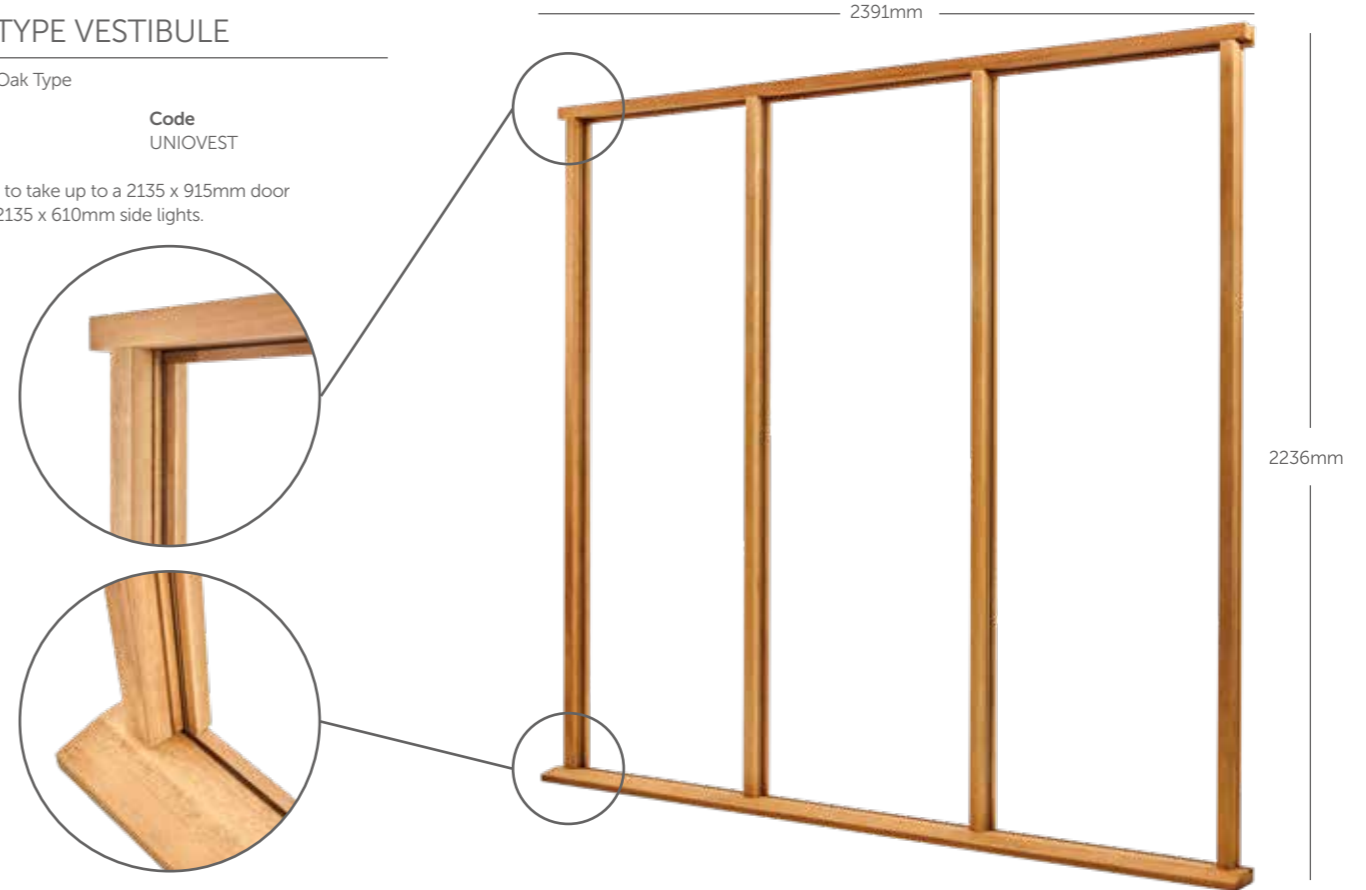

## OAK TYPE VESTIBULE

**Material** Oak Type  
**Size** Universal  
**Code** UNIOVEST

Designed to take up to a 2135 x 915mm door and two 2135 x 610mm side lights.