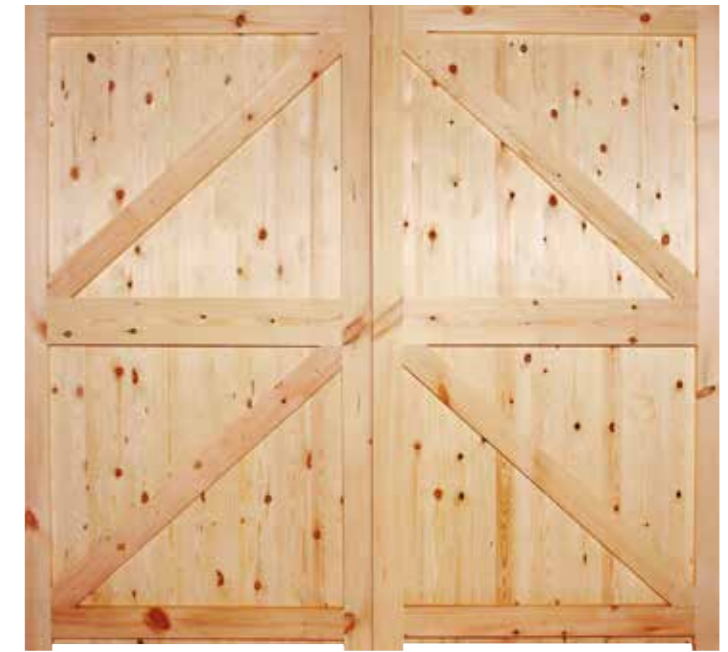

2XG

Material Redwood
Glazing Unglazed
FSC® Certified

Size	Code
78" x 30"	R2XG30
78" x 33"	R2XG33

L&B (38mm)

Material Redwood
Glazing N/A
FSC® Certified

Size	Code
78" x 24"	RLB24
78" x 27"	RLB27
78" x 30"	RLB30
80" x 32"	RLB32
78" x 33"	RLB33
78" x 36"	RLB36

*Comprising 16mm boarding and 22mm ledges and braces.

Reverse

FL&B (44mm)

Material Redwood
Glazing N/A
FSC® Certified

Size	Code
78" x 24"	RFLB24
78" x 27"	RFLB27
78" x 30"	RFLB30
80" x 32"	RFLB32
78" x 33"	RFLB33
78" x 36"	RFLB36

*Comprising 13.5mm boarding.

Reverse

FL&B GARAGE DOOR (44mm)

Reverse

Material Redwood
FSC® Certified

Size	Code
78" x 84"	RGARFLB6670
84" x 84"	RGARFLB67070

600 Gate (42mm)

Material Redwood
FSC® Certified

Size	Code
36" x 36"	RGATE3636
36" x 42"	RGATE3642
36" x 48"	RGATE3648
42" x 36"	RGATE4236
42" x 42"	RGATE4242

Reverse