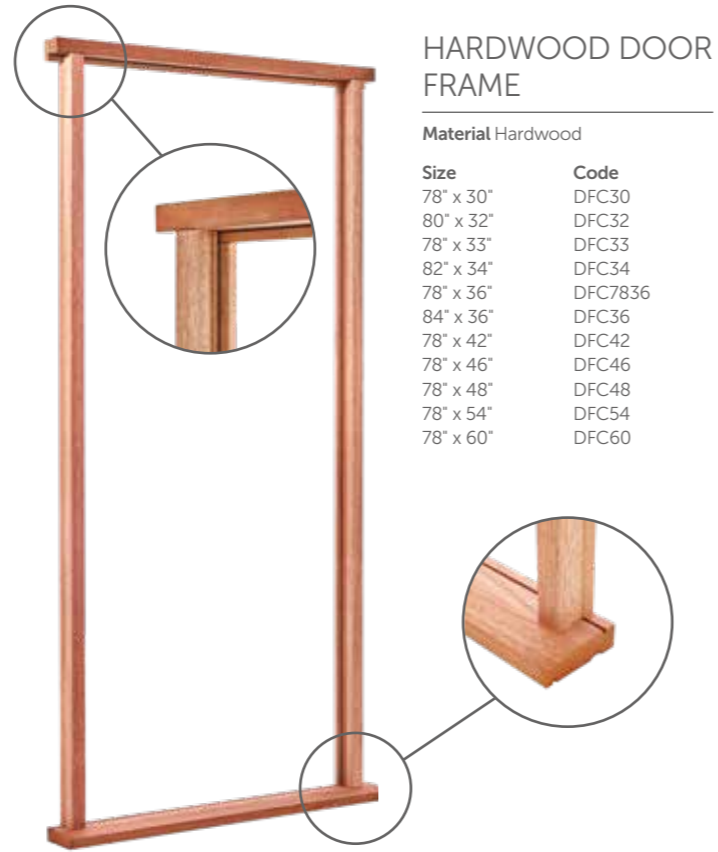

HARDWOOD DOOR FRAME

Material Hardwood
Size
78" x 30" DFC30
80" x 32" DFC32
78" x 33" DFC33
82" x 34" DFC34
78" x 36" DFC7836
84" x 36" DFC36
78" x 42" DFC42
78" x 46" DFC46
78" x 48" DFC48
78" x 54" DFC54
78" x 60" DFC60