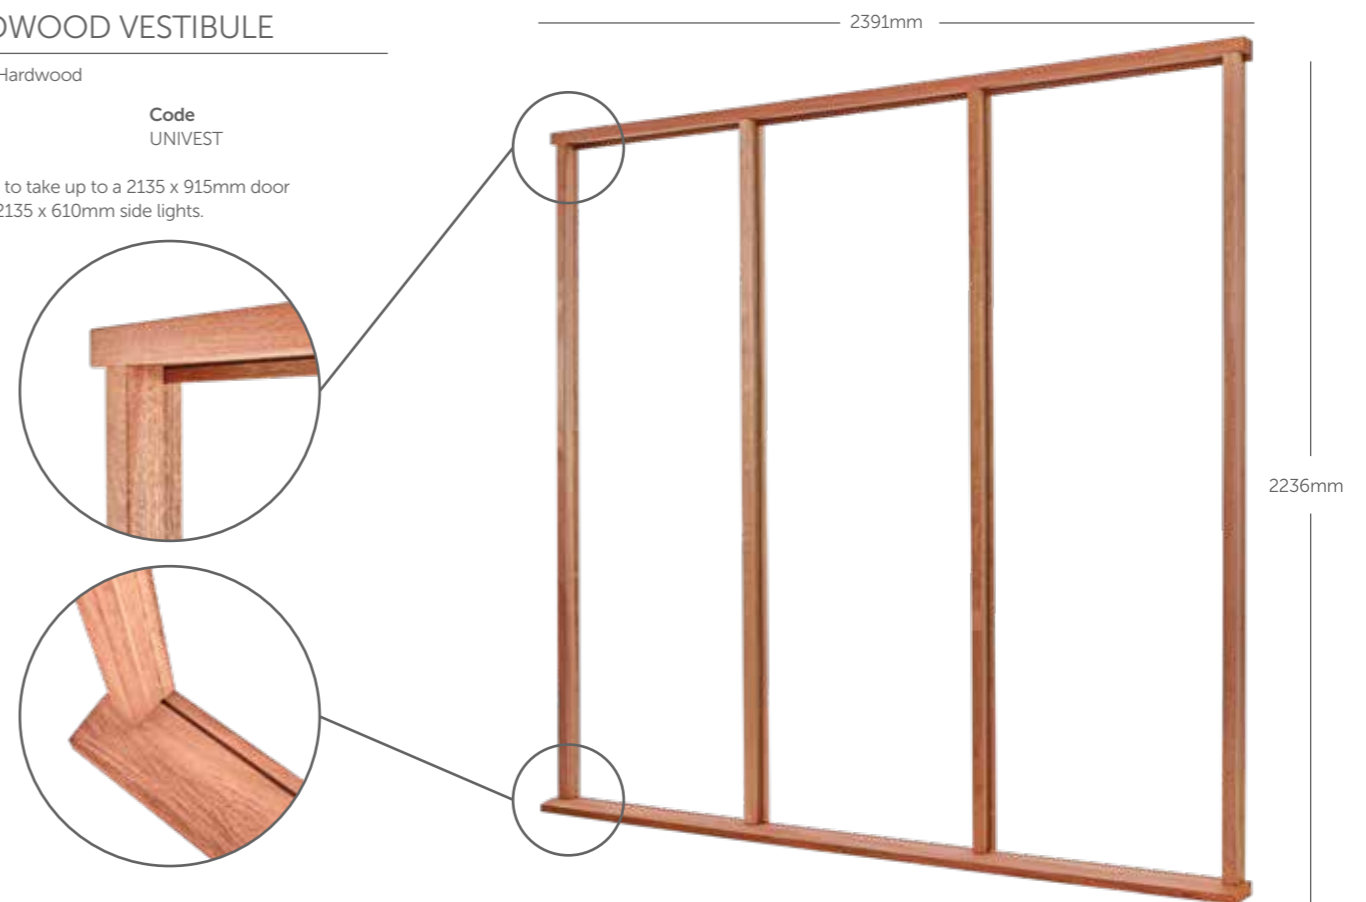

HARDWOOD VESTIBULE

Material Hardwood
Size Universal
Code UNIVEST

Designed to take up to a 2135 x 915mm door and two 2135 x 610mm side lights.