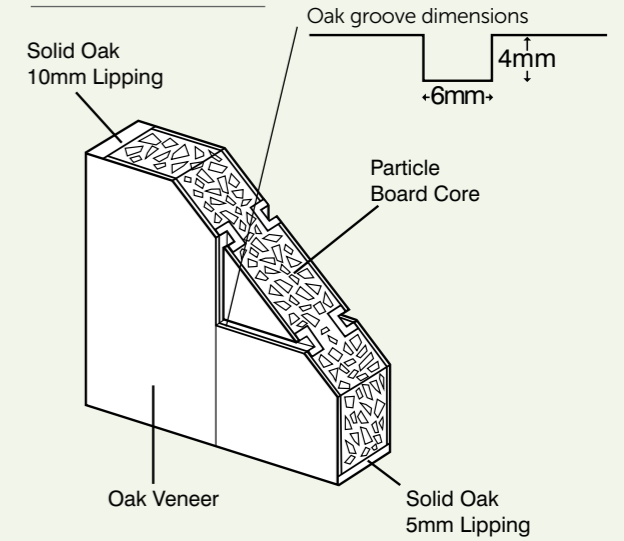

MEXICANO, BELIZE AND SOMERSET DOORS

MEXICANO

Extra deep and wide, square edge groove detail creates a striking five-panel design, that's a modern classic and best seller. Crafted from quality oak veneer, mounted onto a solid core for enduring style. For the full oak Mexicano range, including glazed, bi-fold and door pairs, see pages 34-35.

BELIZE

Deep, square edged groove detail enhances this subtle five-panel design, made from oak veneer mounted onto a solid core. For the full oak Belize range, including glazed options, see pages 36-37.

SOMERSET

'V' shape groove detail softens the look of this five-panel door, made from oak veneer mounted onto a semi-solid core. For the full oak Somerset range, including glazed options, see page 37.

MEXICANO

BELIZE

SOMERSET

NB – stated measurements could vary slightly.