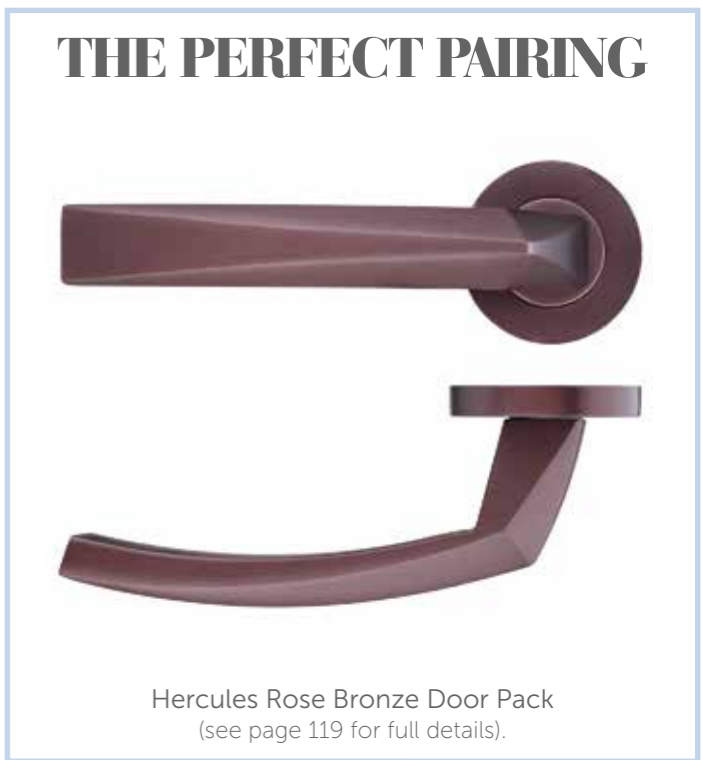

NEW

THE PERFECT PAIRING

Hercules Rose Bronze Door Pack  
 (see page 119 for full details).

**VANCOUVER CHARCOAL BLACK**

**Material** Pre-finished Charcoal Black  
**Core** Solid  
**Glazing** N/A  
**FSC® Certified**