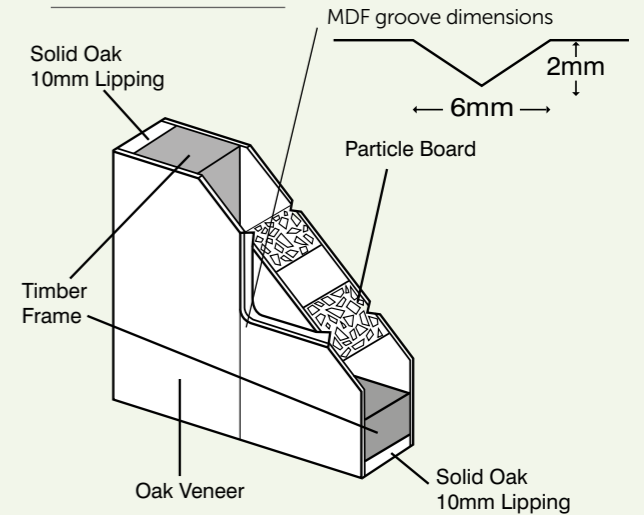

SOMERSET

NB – stated measurements could vary slightly.