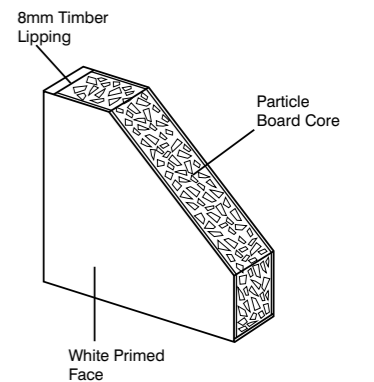

WHITE PRIMED FLUSH (FD30)