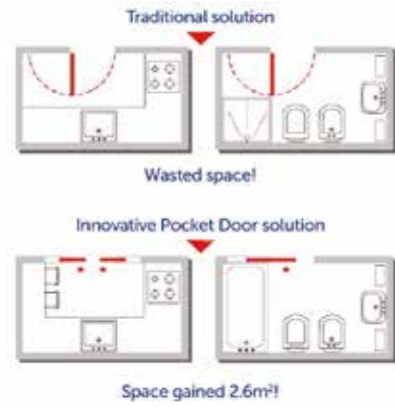

POCKET DOORS

Pocket doors are designed to allow you to make use of the often unusable space taken up by conventional opening doors. By removing the footprint created by traditional hinged doors, users can typically save 2.6m² per door.

Fast becoming a neat, contemporary solution where space is at a premium, pocket door systems are ideal for living areas, en-suites or office spaces. In fact they can be used anywhere where you do not want a door encroaching into the room.

LPD's engineered cassette system comes to you pre-assembled, to simplify and reduce installation time. It is designed to take most of the LPD range of doors.