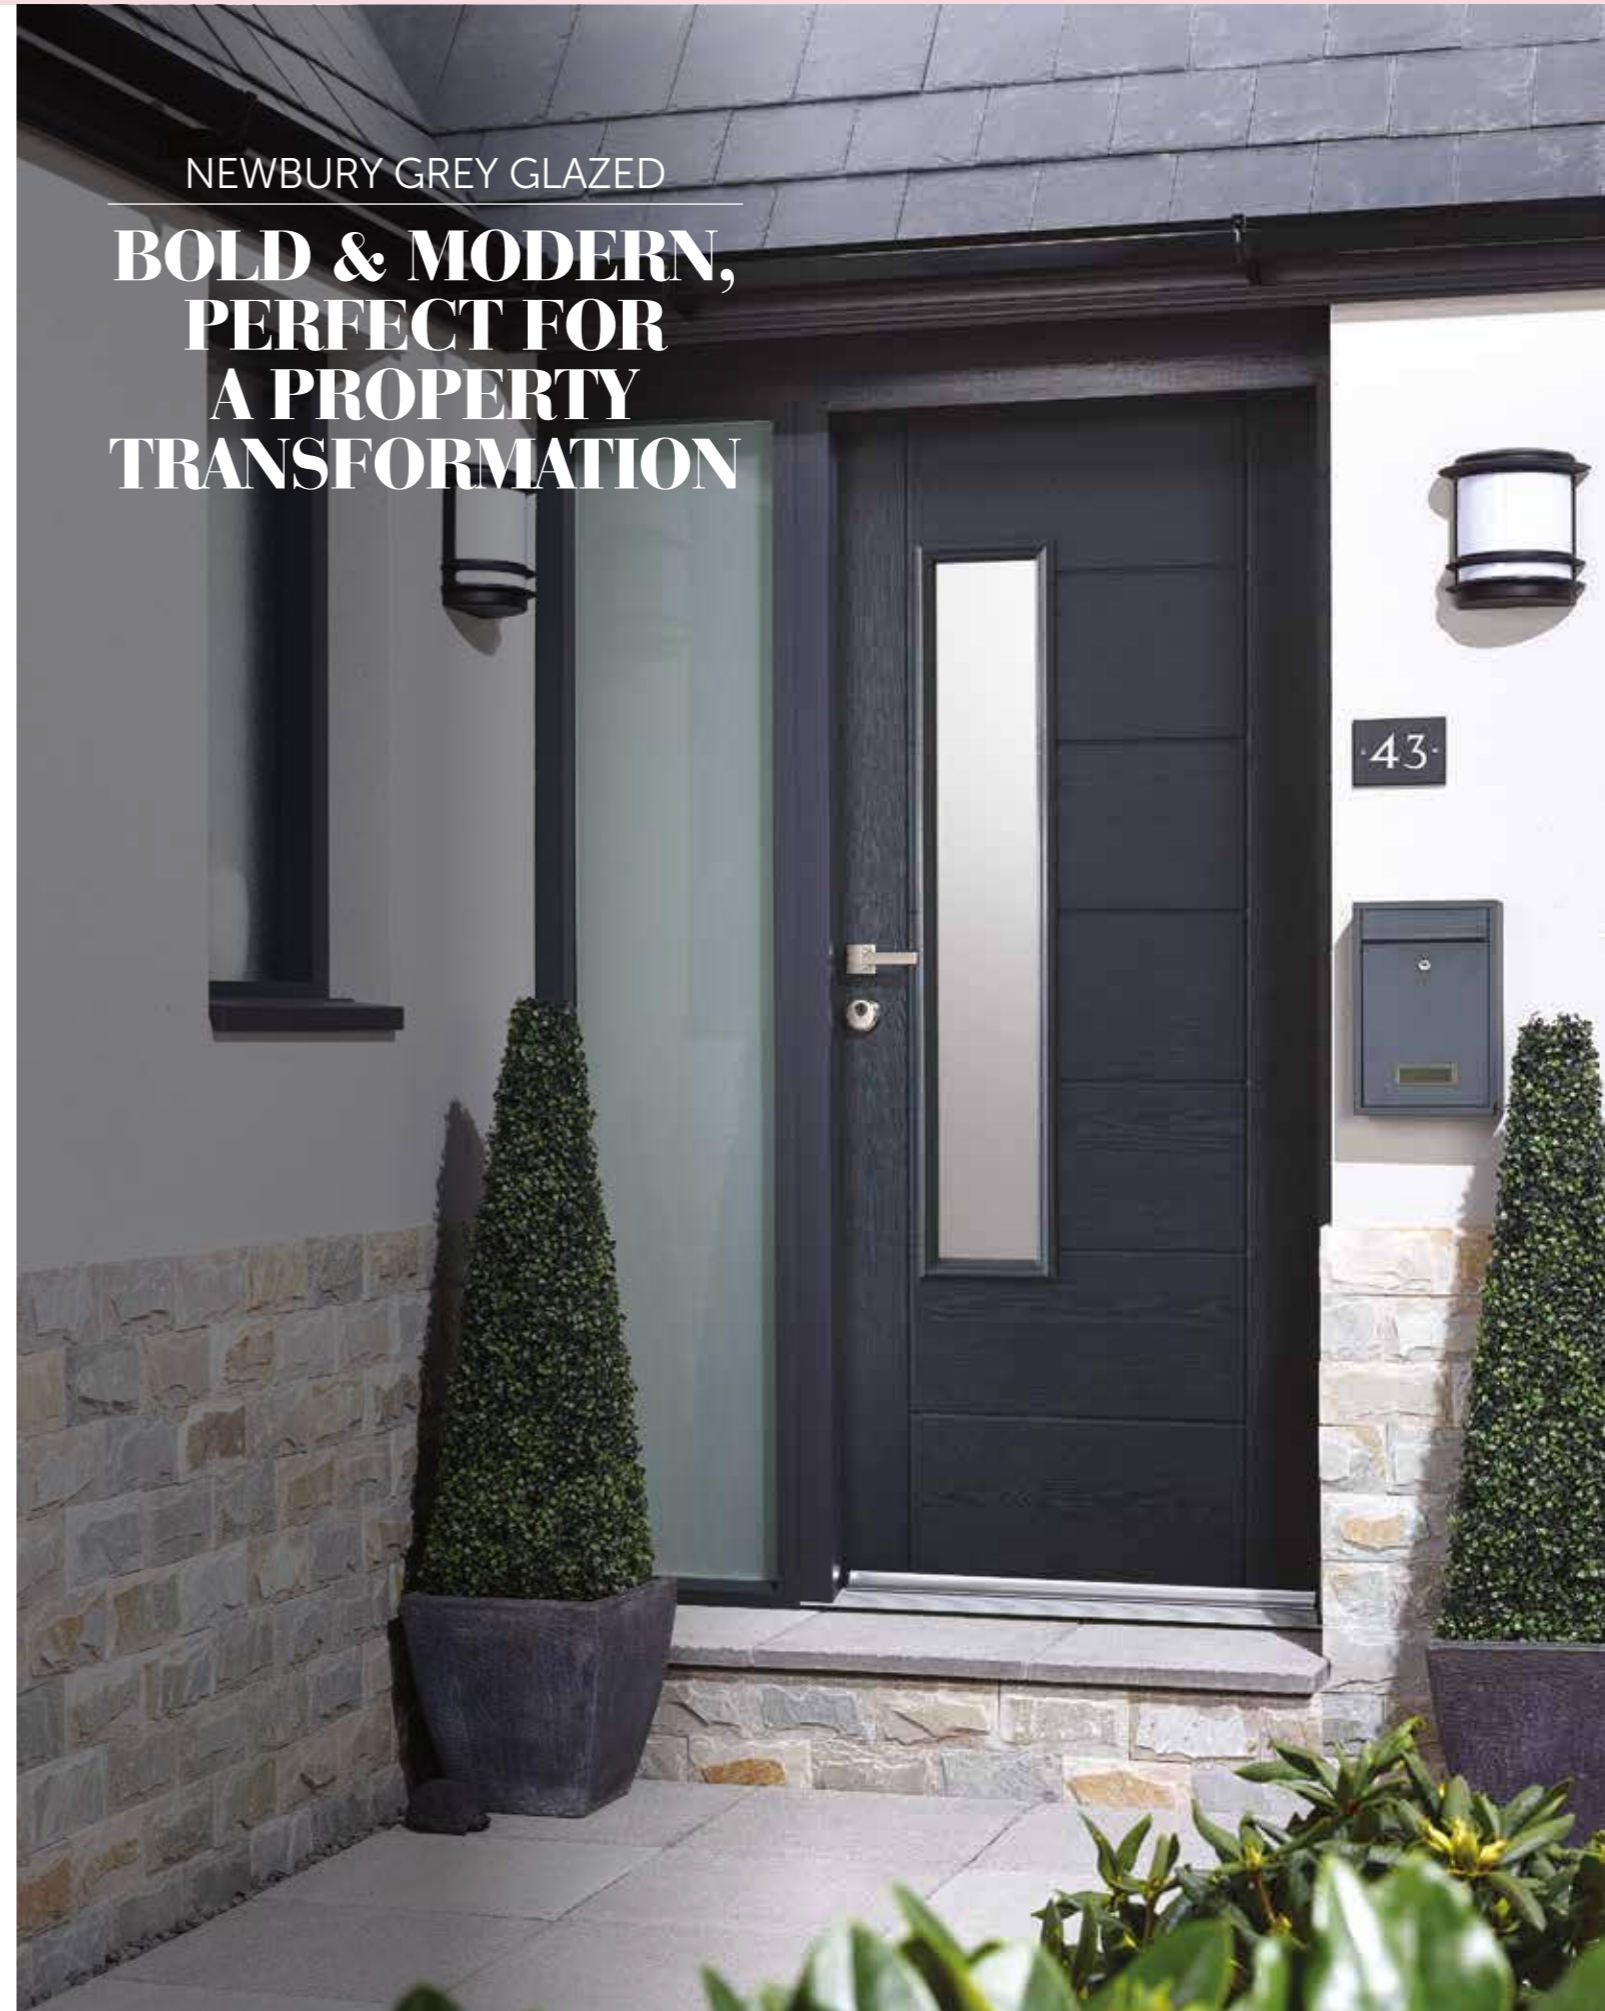

Size 2032 x 356mm Code GRPGRESLFRO

All our GRP doors can be trimmed by 25mm on all edges.

NEWBURY GREY GLAZED  
**BOLD & MODERN,  
PERFECT FOR  
A PROPERTY  
TRANSFORMATION**

EXTERNAL