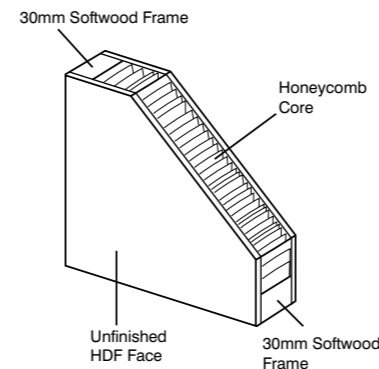

RICHMOND CLEAR PINE UNGLAZED HALF DOOR

Material Clear Pine
Core Solid
Glazing Unglazed

Size	Code
78" x 15"	CPRIC15
78" x 18"	CPRIC18
78" x 21"	CPRIC21

2 PANEL CLEAR PINE HALF DOOR

Material Clear Pine
Core Solid
Glazing N/A

Size	Code
78" x 15"	CP2P15
78" x 18"	CP2P18
78" x 21"	CP2P21

4 PANEL CLEAR PINE

Material Clear Pine
Core Solid
Glazing N/A

Size	Code
78" x 24"	CP4P24
78" x 27"	CP4P27
78" x 28"	CP4P28
78" x 30"	CP4P30
80" x 32"	CP4P32
78" x 33"	CP4P33

OAK FLUSH

Material Pre-finished Oak
Core Hollow*
Glazing N/A

Size	Code
78" x 18"	FLUOAK18
78" x 21"	FLUOAK21
78" x 24"	FLUOAK24
78" x 27"	FLUOAK27
78" x 30"	FLUOAK30
78" x 33"	FLUOAK33
2040 x 626mm	FLUOAK626
2040 x 726mm	FLUOAK726
2040 x 826mm	FLUOAK826
2040 x 926mm	FLUOAK926

78" x 27"	FLUOAKFD27	🔥
78" x 30"	FLUOAKFD30	🔥
78" x 33"	FLUOAKFD33	🔥
2040 x 726mm	FLUOAKFD726	🔥
2040 x 826mm	FLUOAKFD826	🔥
2040 x 926mm	FLUOAKFD926	🔥

*FD30's supplied solid core.

WALNUT FLUSH

Material Pre-finished Walnut
Core Hollow*
Glazing N/A

Size	Code
78" x 18"	FLUWAL18
78" x 21"	FLUWAL21
78" x 24"	FLUWAL24
78" x 27"	FLUWAL27
78" x 30"	FLUWAL30
78" x 33"	FLUWAL33
2040 x 626mm	FLUWAL626
2040 x 726mm	FLUWAL726
2040 x 826mm	FLUWAL826
2040 x 926mm	FLUWAL926

78" x 27"	FLUWALFD27	🔥
78" x 30"	FLUWALFD30	🔥
78" x 33"	FLUWALFD33	🔥
2040 x 726mm	FLUWALFD726	🔥
2040 x 826mm	FLUWALFD826	🔥
2040 x 926mm	FLUWALFD926	🔥

*FD30's supplied solid core.

WHITE PRIMED FLUSH

Material White Primed
Core Hollow*
Glazing N/A

Size	Code
78" x 18"	WPFLU18
78" x 21"	WPFLU21
78" x 24"	WPFLU24
78" x 27"	WPFLU27
78" x 30"	WPFLU30
78" x 33"	WPFLU33
2040 x 626mm	WPFLU626
2040 x 726mm	WPFLU726
2040 x 826mm	WPFLU826
2040 x 926mm	WPFLU926

78" x 24"	WPF24	🔥
78" x 27"	WPF27	🔥
78" x 30"	WPF30	🔥
78" x 33"	WPF33	🔥
2040 x 626mm	WPF626	🔥
2040 x 726mm	WPF726	🔥
2040 x 826mm	WPF826	🔥
2040 x 926mm	WPF926	🔥

*FD30's supplied solid core.