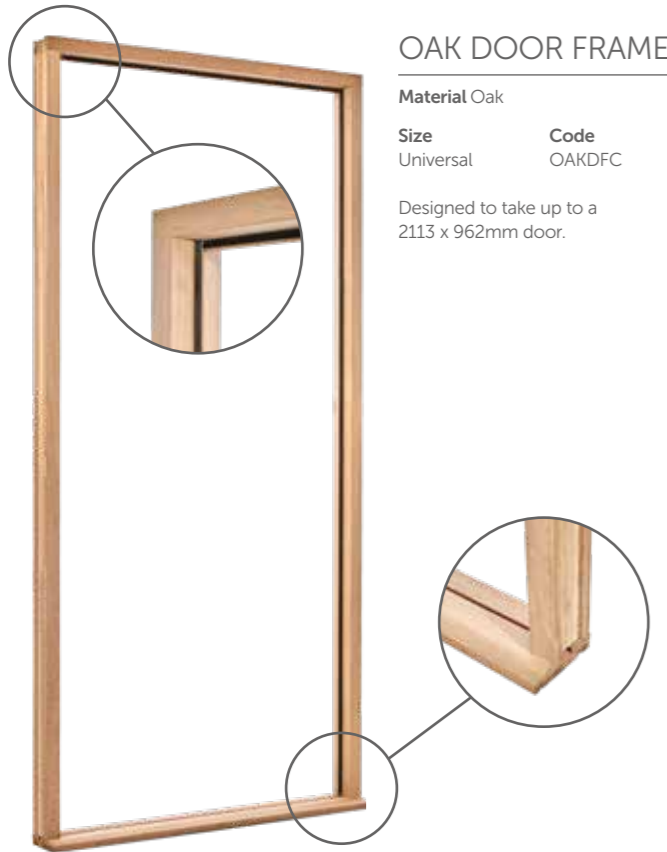

EXTERNAL ACCESSORIES

LPD offers a wide range of external door accessories to suit your needs, in both oak and hardwood. Easy to put together, these are designed to match our external range.

OAK DOOR FRAME

Material Oak
Size Universal
Code OAKDFC

Designed to take up to a 2113 x 962mm door.