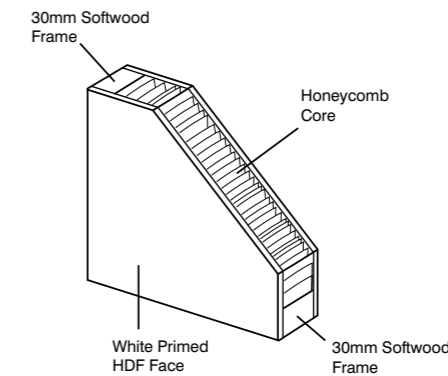

WHITE PRIMED FLUSH