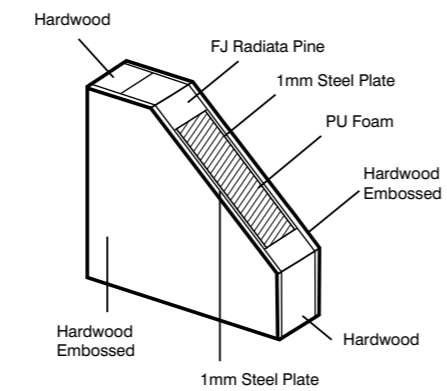

PANEL EMBOSSED