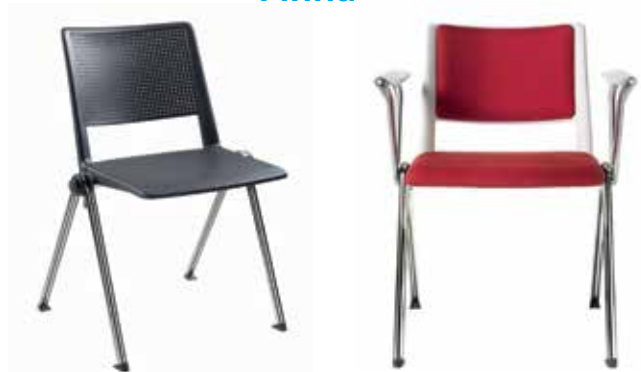

Pinnacle

Stackable Meeting chair, Black or White plastic
PIN1 plastic shell £39
PIN2 upholstered seat £49
PIN3 Upholstered seat & back £59
Chrome frame £6
Chrome arms £39
Trolley for 20 chairs £169