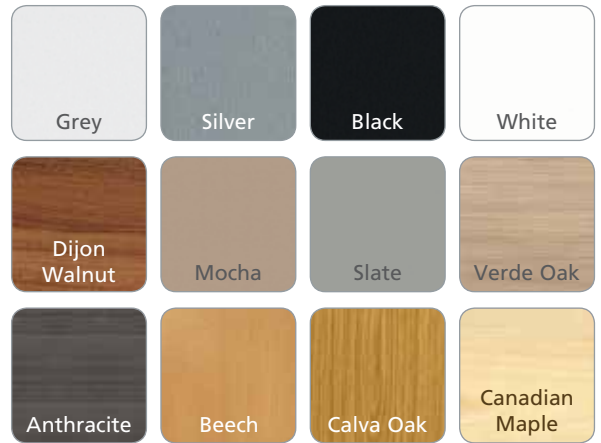

Reception as Illustrated in White / Verde Oak
600 deep work surfaces