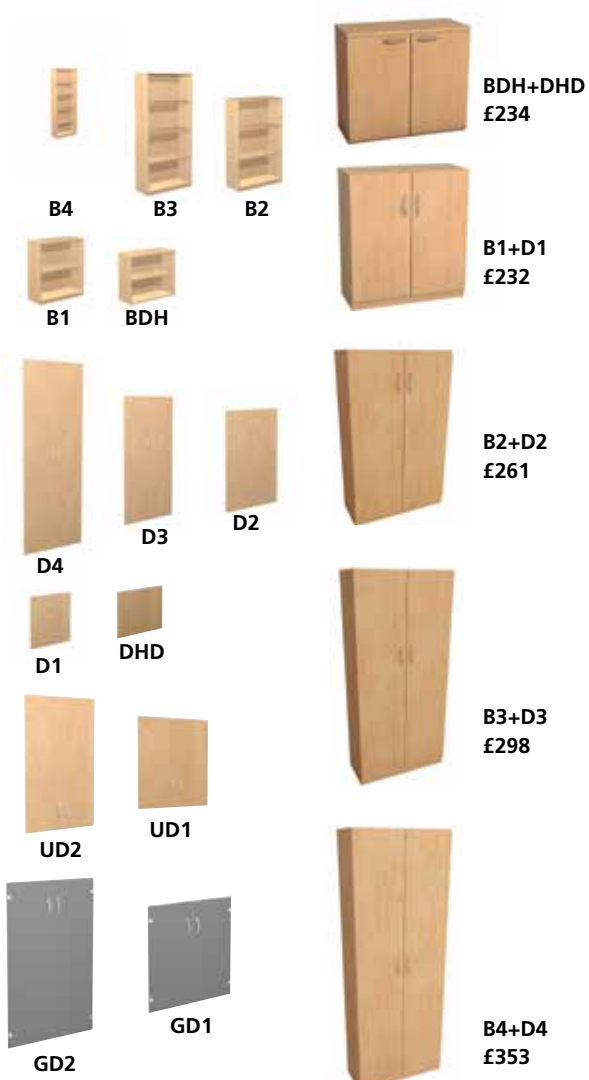

Spire

Contemporary Executive desks & Boardroom tables.

- 25mm tops in a choice of 6 finishes
- Tapered steel legs in a choice of 4 finishes

Metal finishes

Description	Code	Size mm WxDxH	White/Black/ Silver		Chrome Paint	
			RRP	Our Price	RRP	Our Price
1800 Executive desk	SPRE1880	1800x800x740	£790	£490	£958	£594
2000 Executive desk	SPRE2080	2000x800x740	£816	£506	£985	£611
1800 Modesty panel	SPMO18		£105	£65		
2000 Modesty panel	SPMO20		£117	£73		

• ALL PRICES + VAT 20% •

Silverman Fax: (01223) 424826

INFINITI Storage

A flexible and versatile range of slimline storage units, comprising base units with shelves and wood finish, clear or frosted Glass doors.

- 330mm deep
- 800mm wide
- Choice of 5 heights
- Adjustable height shelves
- Clear or Frosted Glass doors
- Locking MFC doors
- 6 year guarantee

Description	Code	Size mm WxDxH	Shelves	RRP	Our Price
Base units					
BDH	IFBU72DH	800x350x725	1	£247	£154
B1	IFBU89S1	800x330x893	1	£243	£152
B2	IFBU13S2	800x330x1309	2	£266	£166
B3	IFBU17S3	800x330x1725	3	£305	£191
B4	IFBU21S4	800x330x2141	4	£374	£234
MFC Lower Doors					
DHD	IFLD66DH	800x663	-	£128	£80
D1	IFLD82S1	800x828	-	£128	£80
D2	IFLD12S2	800x1244	-	£152	£95
D3	IFLD16S3	800x1660	-	£171	£107
D4	IFLD20S4	800x2076	-	£190	£119
MFC Upper Doors					
UD1	IFUD82S1	800x828	-	£128	£80
UD2	IFUD12S2	800x1244	-	£152	£95
Opaque Glass Doors					
GD01	IFGD82S1OP	800x828	-	£262	£164
GD02	IFGD12S2OP	800x1244	-	£309	£193
Clear Glass Doors					
GD1	IFGD82S1CL	800x828	-	£241	£151
GD2	IFGD12S2CL	800x1244	-	£262	£164
Extra MFC Shelves					
DH	IFDH18SH1	762x306x18	-	£46	£29
Adjustable	IFAC25SH1	762x306x25	-	£55	£34
Fixed	IFAC25FX	762x306x25	-	£55	£34
Soft Close Hinges					
2 hinge kit	IFHINGE2	-	-	£69	£43
3 hinge kit	IFHINGE3	-	-	£93	£58
Cupboards					
BDH+DHD	IFC172DH	800x350x725	1	£376	£235
B1+D1	IFC189S1	800x350x893	1	£371	£232
B2+D3	IFC213S2	800x350x1309	2	£400	£250
B3+D3	IFC317S3	800x350x1725	3	£454	£284
B4+D4	IFC421S4	800x350x2141	4	£538	£336