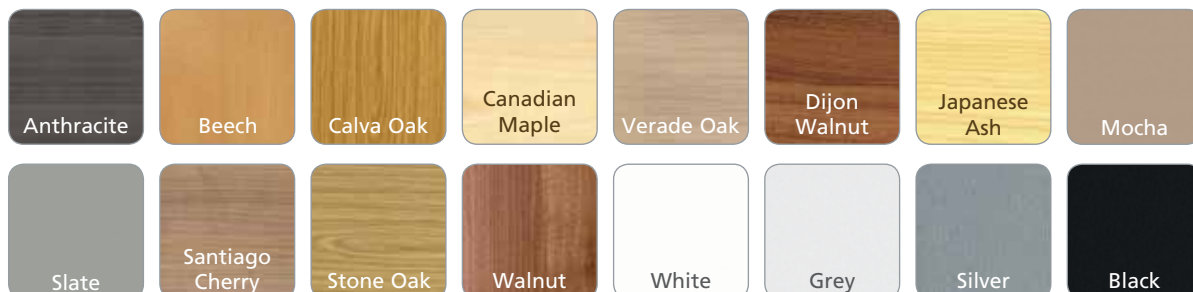

Tilt Top Tables

Tilt-top tables provide a multitude of configurations for meetings and conferences.

- 90° tilt top with easy to use flip mechanism
- 25mm top with 3mm edging
- Frame in White, Silver or Black
- Lockable castors
- Linking Brackets included

Description	Code	Size mm WxDxH	RRP	Our Price
800 Deep Tops				
Rectangular 1200	UCR128-T	1200x800x725	£383	£230
Rectangular 1400	UCR148-T	1400x800x725	£394	£236
Rectangular 1600	UCR168-T	1600x800x725	£410	£246
Rectangular 1800	UCR188-T	1800x800x725	£425	£255
Semi-Circular	UCD168-T	1600x800x725	£436	£262
Trapezoidal	UCT168-T	1600x692x725	£436	£262
600 Deep Tops				
Rectangular 1200	UCR126-T	1200x600x725	£383	£230
Rectangular 1400	UCR146-T	1400x600x725	£364	£218
Rectangular 1600	UCR166-T	1600x600x725	£410	£246
Rectangular 1800	UCR186-T	1800x600x725	£425	£255
Semi-Circular	UCD166-T	1200x600x725	£436	£262
Trapezoidal	UCT166-T	1200x520x725	£436	£262

Folding Tables

Folding tables are designed for easy folding and stacking and to provide a multitude of configurations for meetings and conferences.

- Easy fold mechanism
- 25mm top with 3mm edging
- Frame in White, Silver or Black
- Stackable
- Linking Brackets included