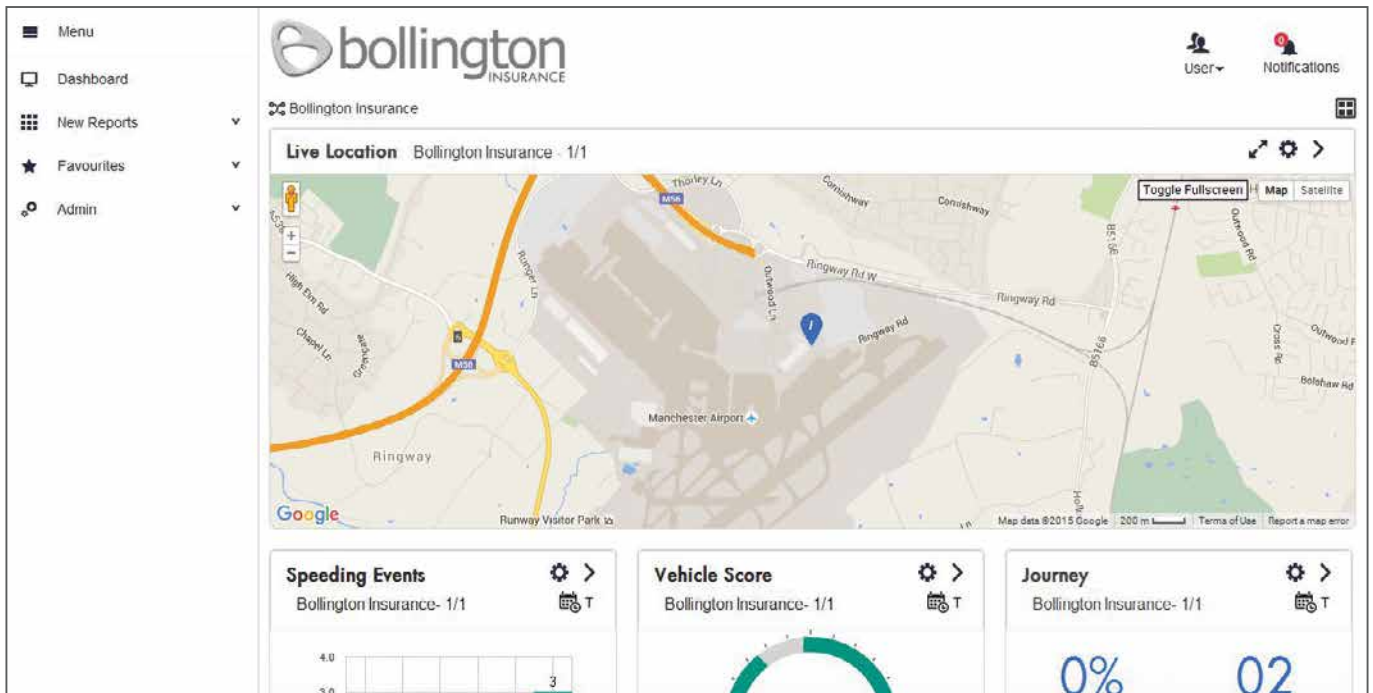

Why choose Matrix for your telematics equipment?

- Track where your fleet of vehicles are – and find the nearest driver to a job – in real-time
- First notification of loss (FNOL) with camera footage is sent directly to claims teams and fleet managers within minutes of an accident, leading to faster settlement of claims and easy identification of who is at fault
- Easy-to-use but powerful software
- Improve your drivers' training
- Help to reduce the number of insurance claims
- Potential savings on your insurance premiums may be achieved

Read about our specific products and contact us to find out more about our class-leading technology that is affordable, easy-to-use and can save your business money. Call Bollington on

01625 348766

to discuss your needs or arrange a demonstration, or visit

www.bollington.com/telematics