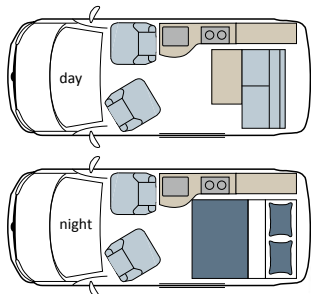

# The CHOICE

All Danbury VW T6 'Choice' models include this outstanding specification as standard:

102PS diesel engine
Height adjustable drive passenger seats
Swivel seat base (dependent on model)
Choice of colours
Driver and passenger armrests
Cruise control
Cab A/C
Leather steering wheel/knob & remote controls
Comfort pack
5" colour screen radio DAB +
Reversing camera with F/R parking sensors
Bluetooth hands-free
12v socket & cup holder
Cab carpet
Bluetooth rear speakers
Colour coded bumpers
Front & rear spoiler
Lowered suspension
18" alloy wheels
Side bars
Sports graphics
Privacy glass
Alarm
Tracker
Solar panel
Awning