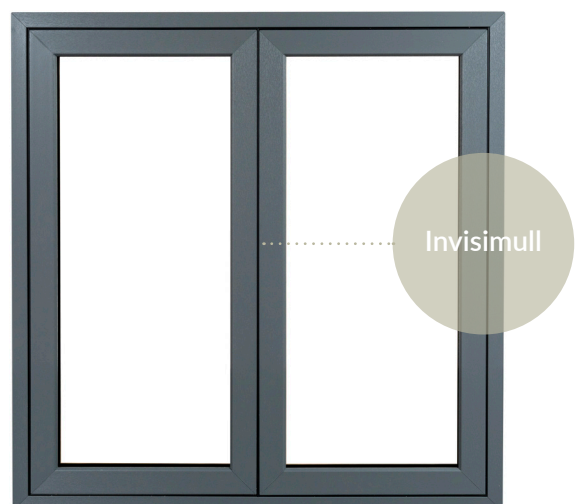

A CHOICE OF TIMELESS MULLION OPTIONS

Timeless Windows offer two mullion options designed to suit the style of your home. The **standard mullion** replicates a traditional looking timber window finish and offers an aesthetically pleasing solid look and feel. If you're looking to maximise the glass area, the **invisimull** offers an external zero sightline thanks to the removal of a traditional mullion and instead replacing it with a thin cover strip on the internal face.